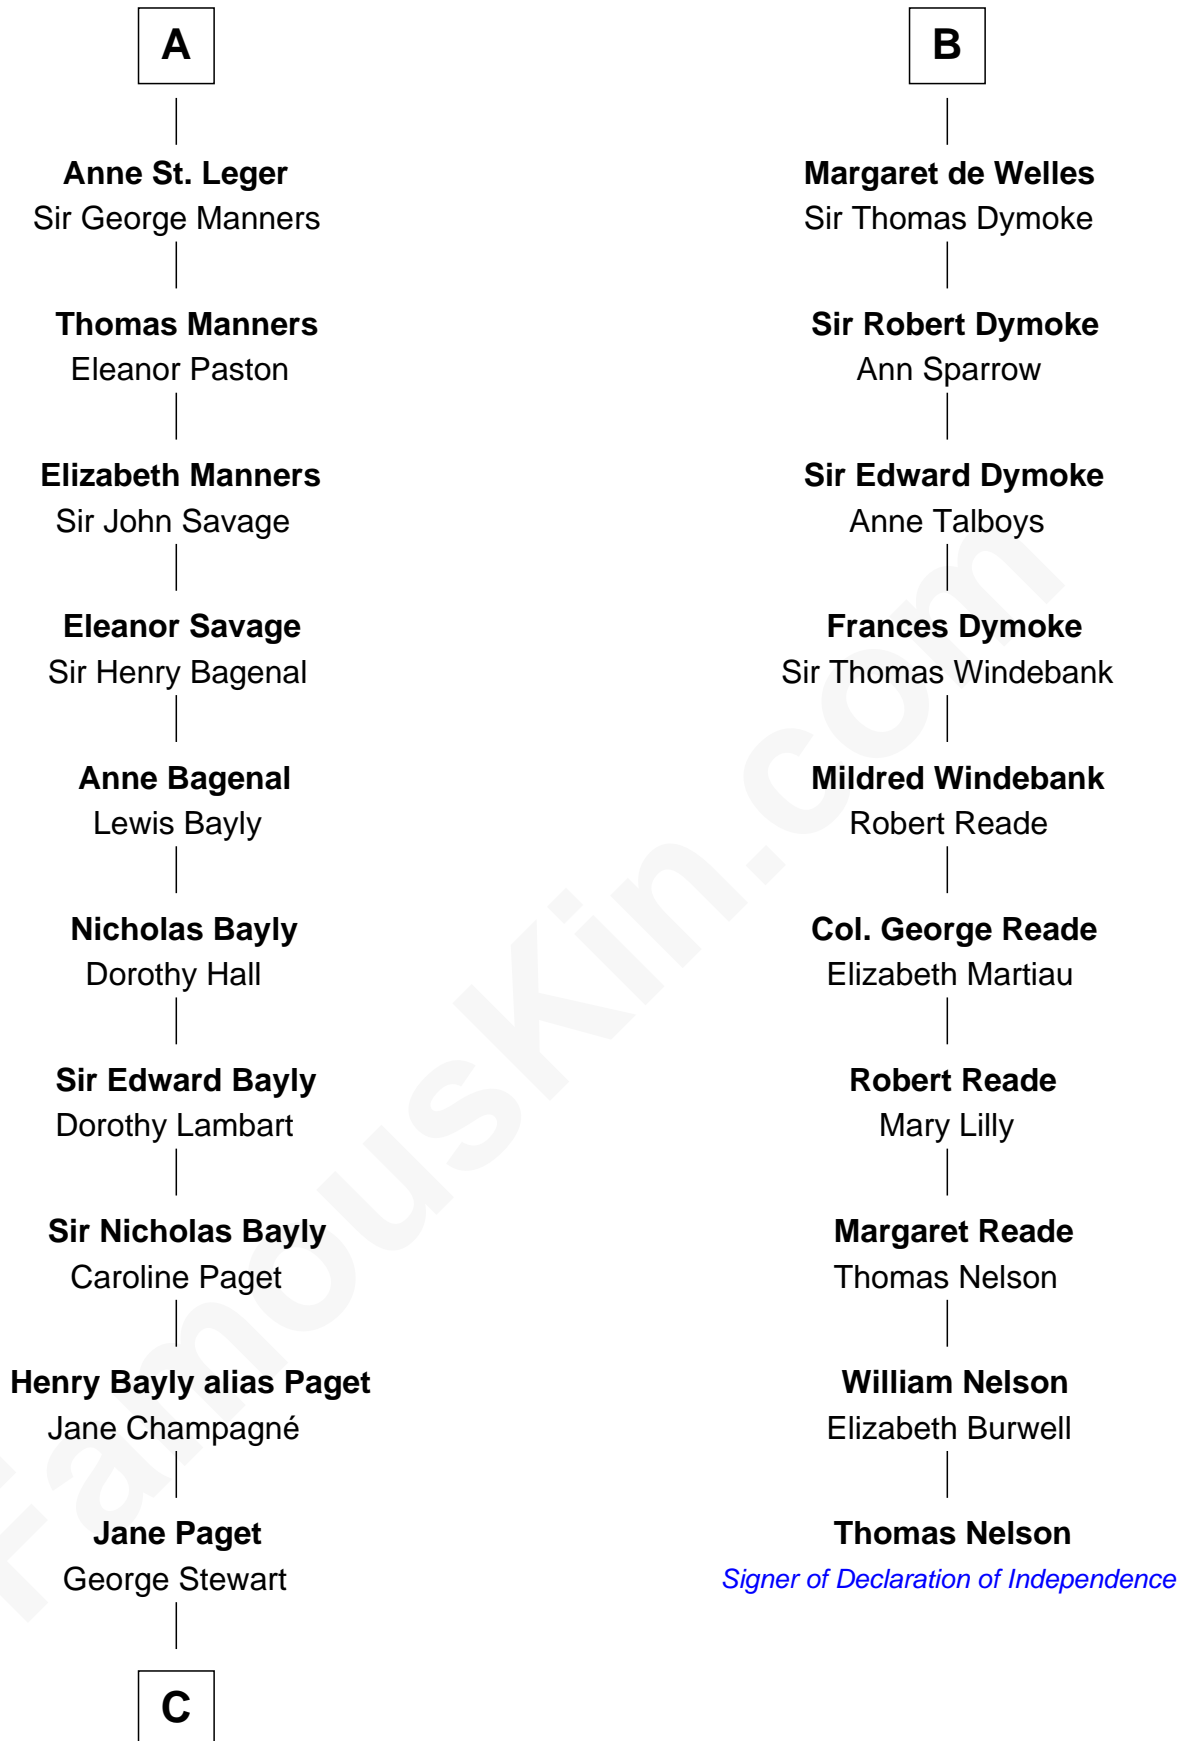

## Relationship Chart of

### Sir Winston Churchill

*Prime Minister of the United Kingdom*

**16th cousin 4 times removed of**

**Thomas Nelson**

*Signer of the Declaration of Independence*

**C**

—  
**Jane Stewart**

Sir George Spencer-Churchill

—  
**Sir John Winston Spencer-Churchill**

Frances Anne Emily Vane

—  
**Randolph Henry Spencer-Churchill**

Jeanette Jerome

—  
**Sir Winston Churchill**

*Prime Minister of the United Kingdom*

FamousKin.com