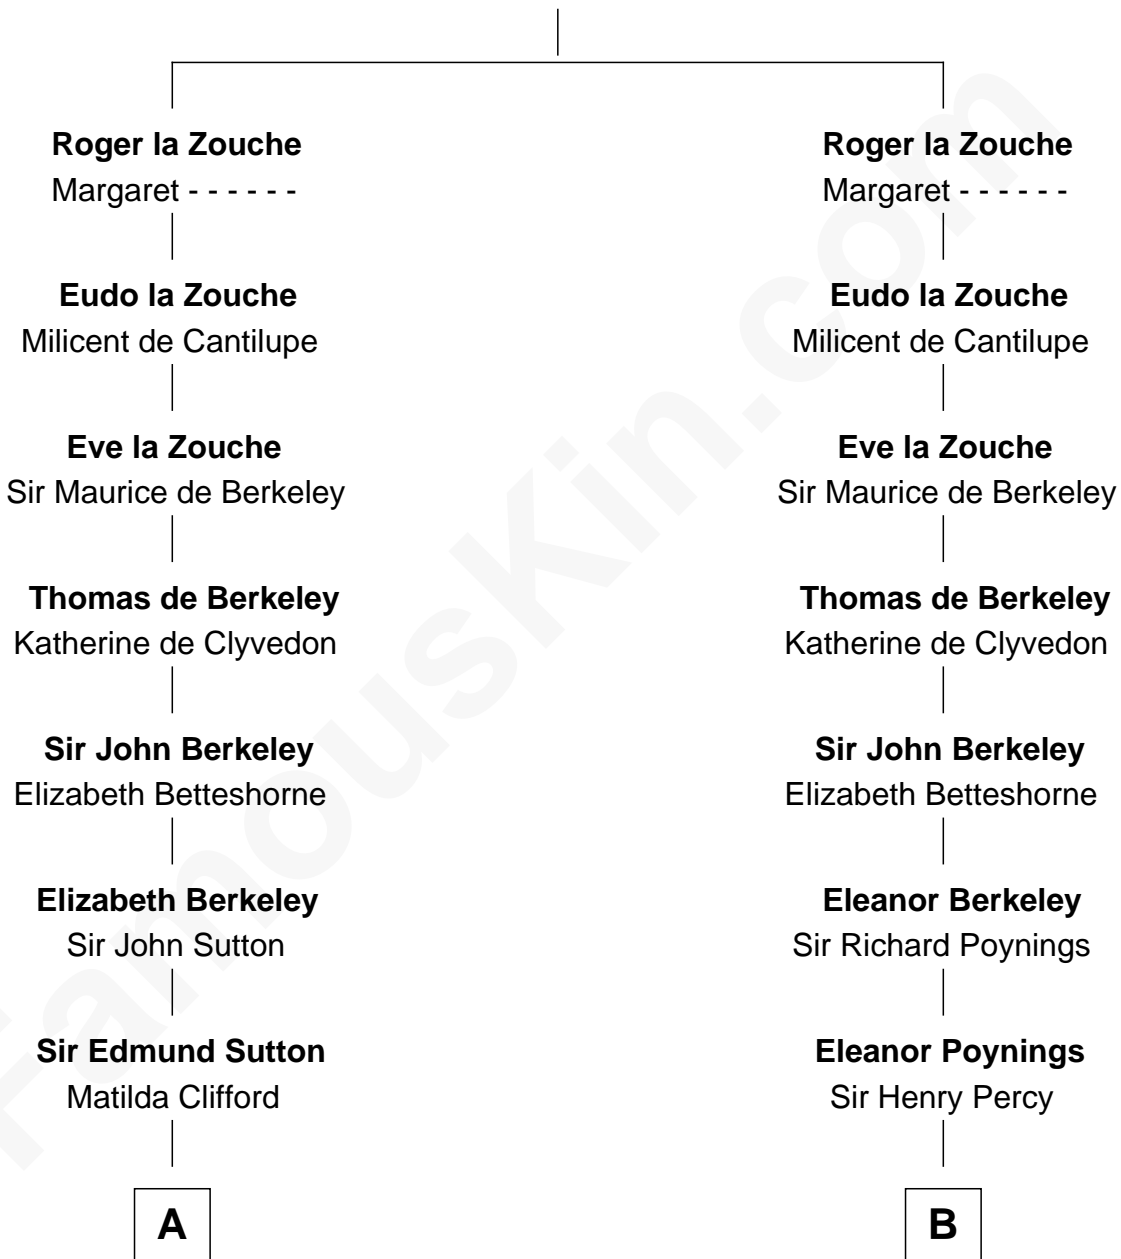

FamousKin.com

Relationship Chart of

Sir Winston Churchill

Prime Minister of the United Kingdom

16th cousin 4 times removed of

Thomas Nelson

Signer of the Declaration of Independence

Alan la Zouche

Alice de Belmeis

C

—
Jane Stewart

Sir George Spencer-Churchill

—
Sir John Winston Spencer-Churchill

Frances Anne Emily Vane

—
Randolph Henry Spencer-Churchill

Jeanette Jerome