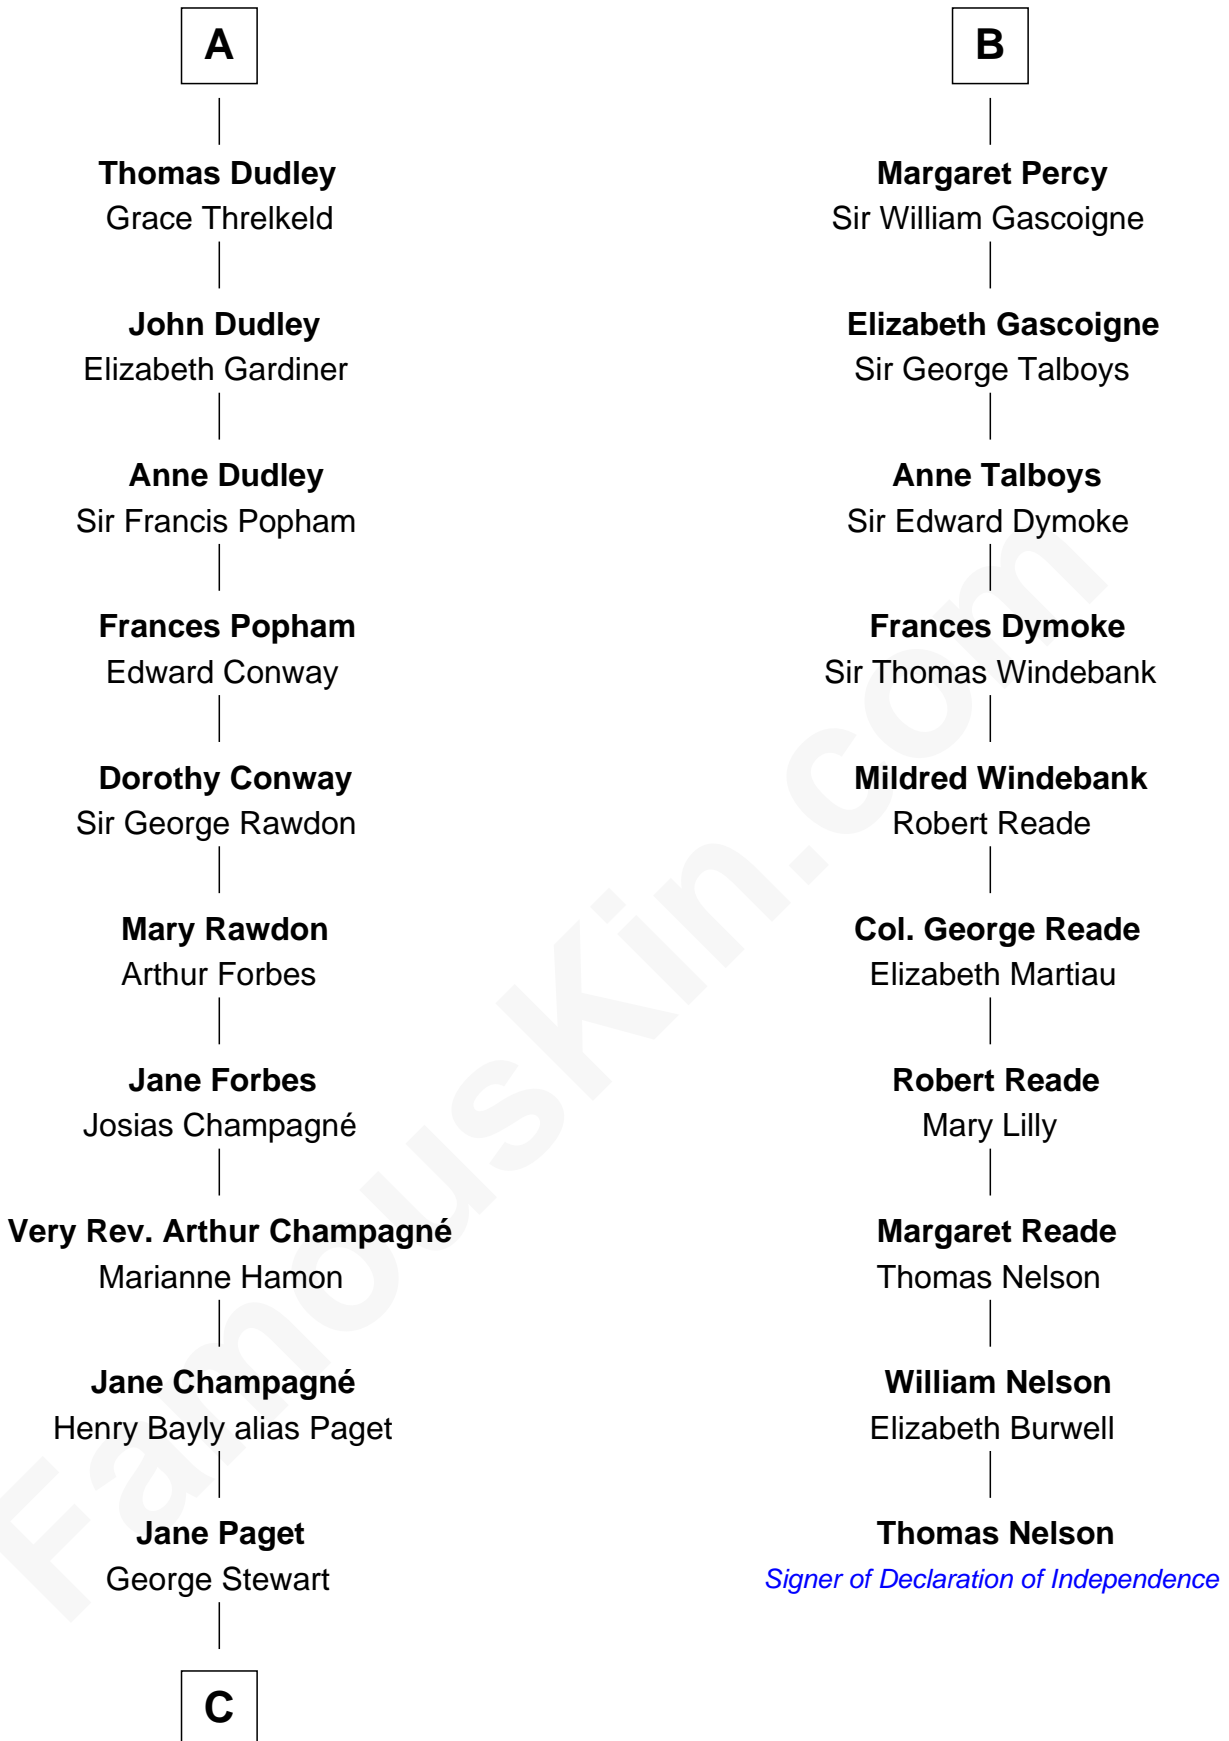

FamousKin.com

Relationship Chart of

Sir Winston Churchill

Prime Minister of the United Kingdom

16th cousin 4 times removed of

Thomas Nelson

Signer of the Declaration of Independence

Alan la Zouche

Alice de Belmeis

C

—
Jane Stewart

Sir George Spencer-Churchill

—
Sir John Winston Spencer-Churchill

Frances Anne Emily Vane

—
Randolph Henry Spencer-Churchill

Jeanette Jerome