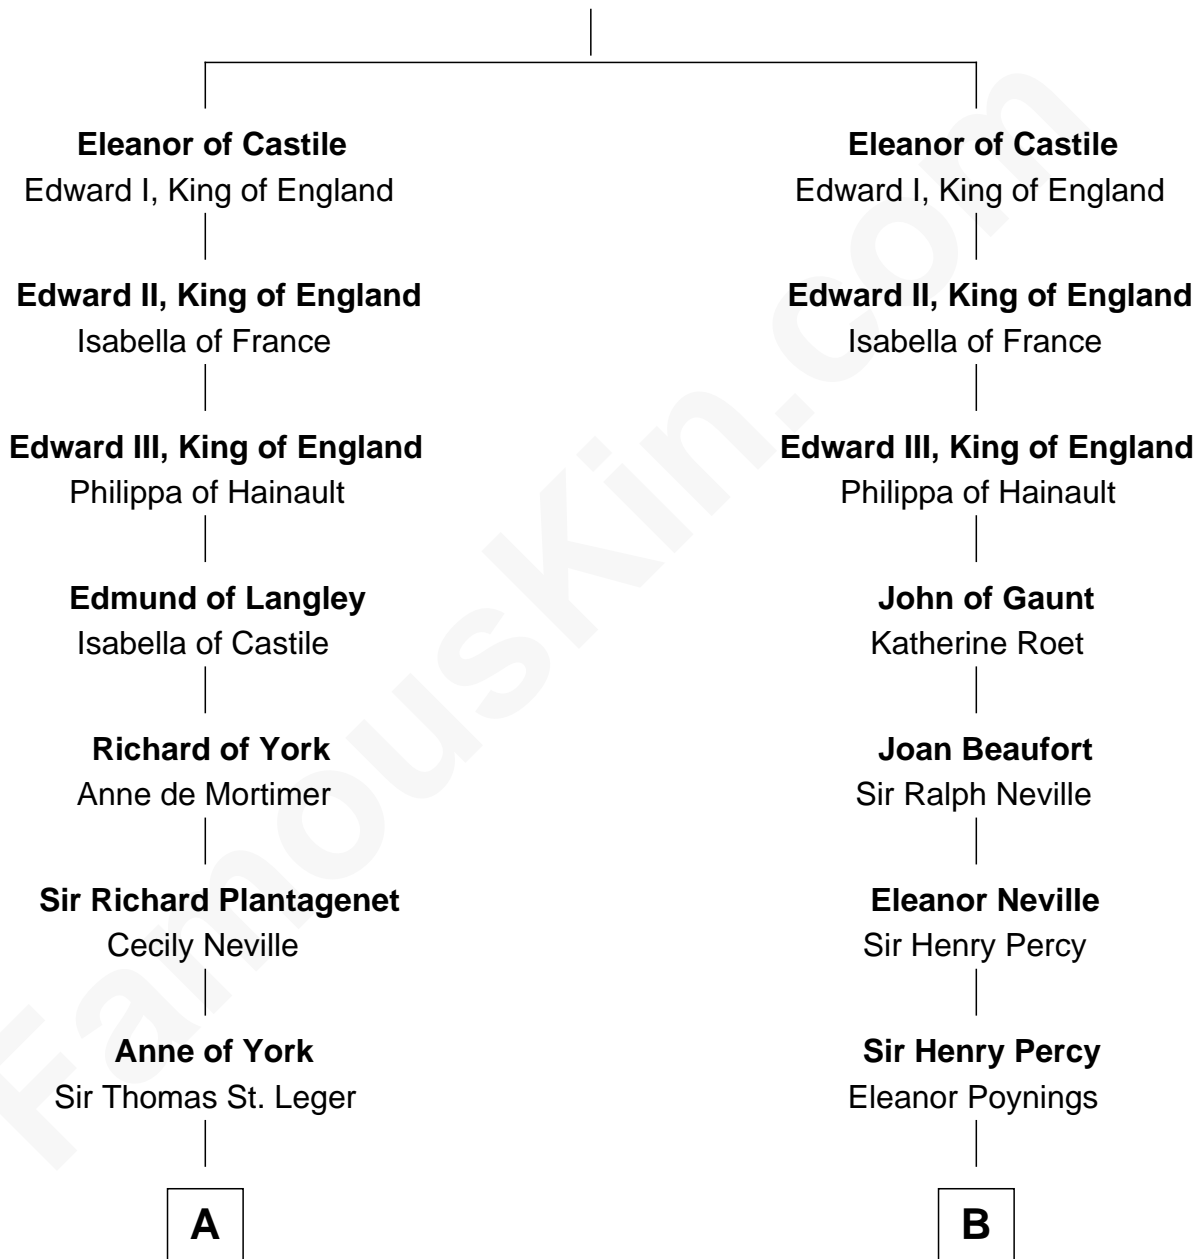

## Relationship Chart of

### Sir Winston Churchill

*Prime Minister of the United Kingdom*

**16th cousin 4 times removed of**

**Thomas Nelson**

*Signer of the Declaration of Independence*

**Ferdinand III, King of Castile**

Joanna of Ponthieu

**C**

—  
**Jane Stewart**

Sir George Spencer-Churchill

—  
**Sir John Winston Spencer-Churchill**

Frances Anne Emily Vane

—  
**Randolph Henry Spencer-Churchill**

Jeanette Jerome

—  
**Sir Winston Churchill**

*Prime Minister of the United Kingdom*

FamousKin.com