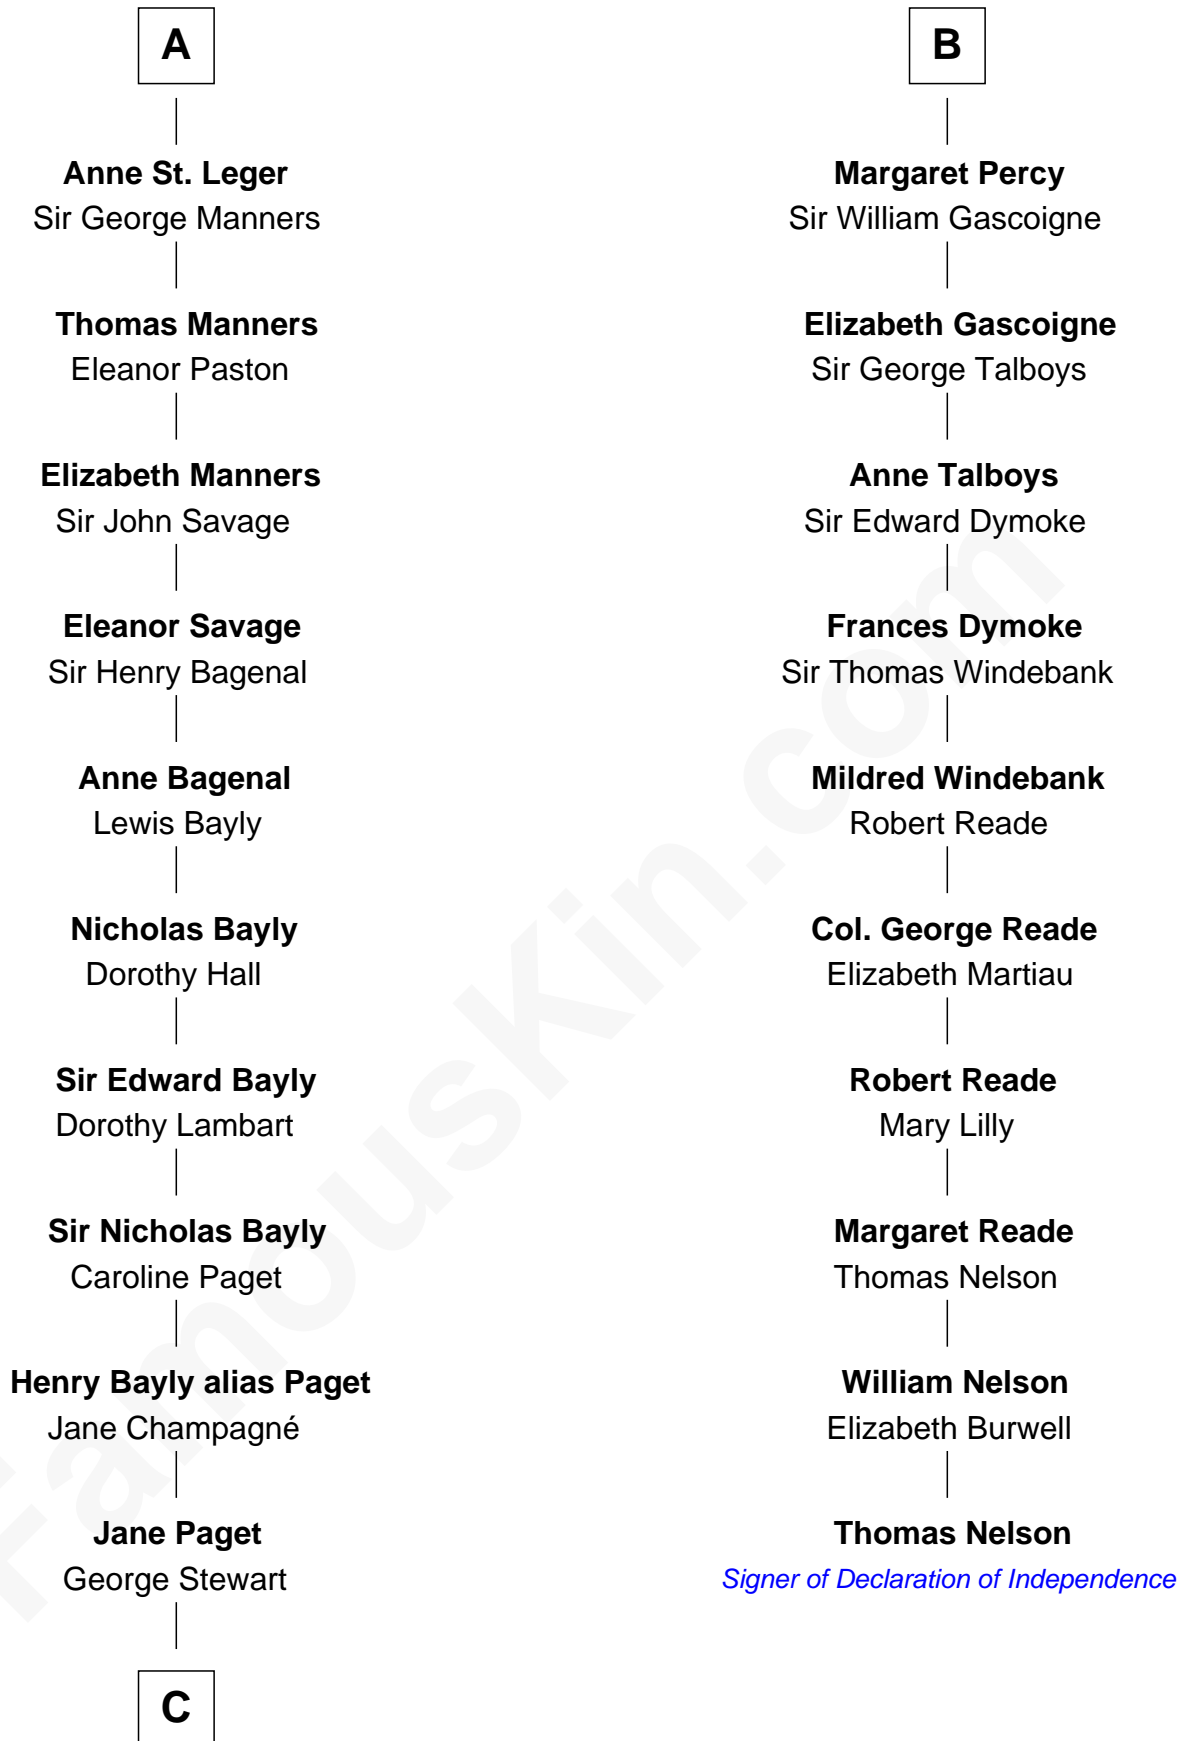

## Relationship Chart of

### Sir Winston Churchill

*Prime Minister of the United Kingdom*

**16th cousin 4 times removed of**

**Thomas Nelson**

*Signer of the Declaration of Independence*

**Ferdinand III, King of Castile**

Joanna of Ponthieu

**C**

—  
**Jane Stewart**

Sir George Spencer-Churchill

—  
**Sir John Winston Spencer-Churchill**

Frances Anne Emily Vane

—  
**Randolph Henry Spencer-Churchill**

Jeanette Jerome

—  
**Sir Winston Churchill**