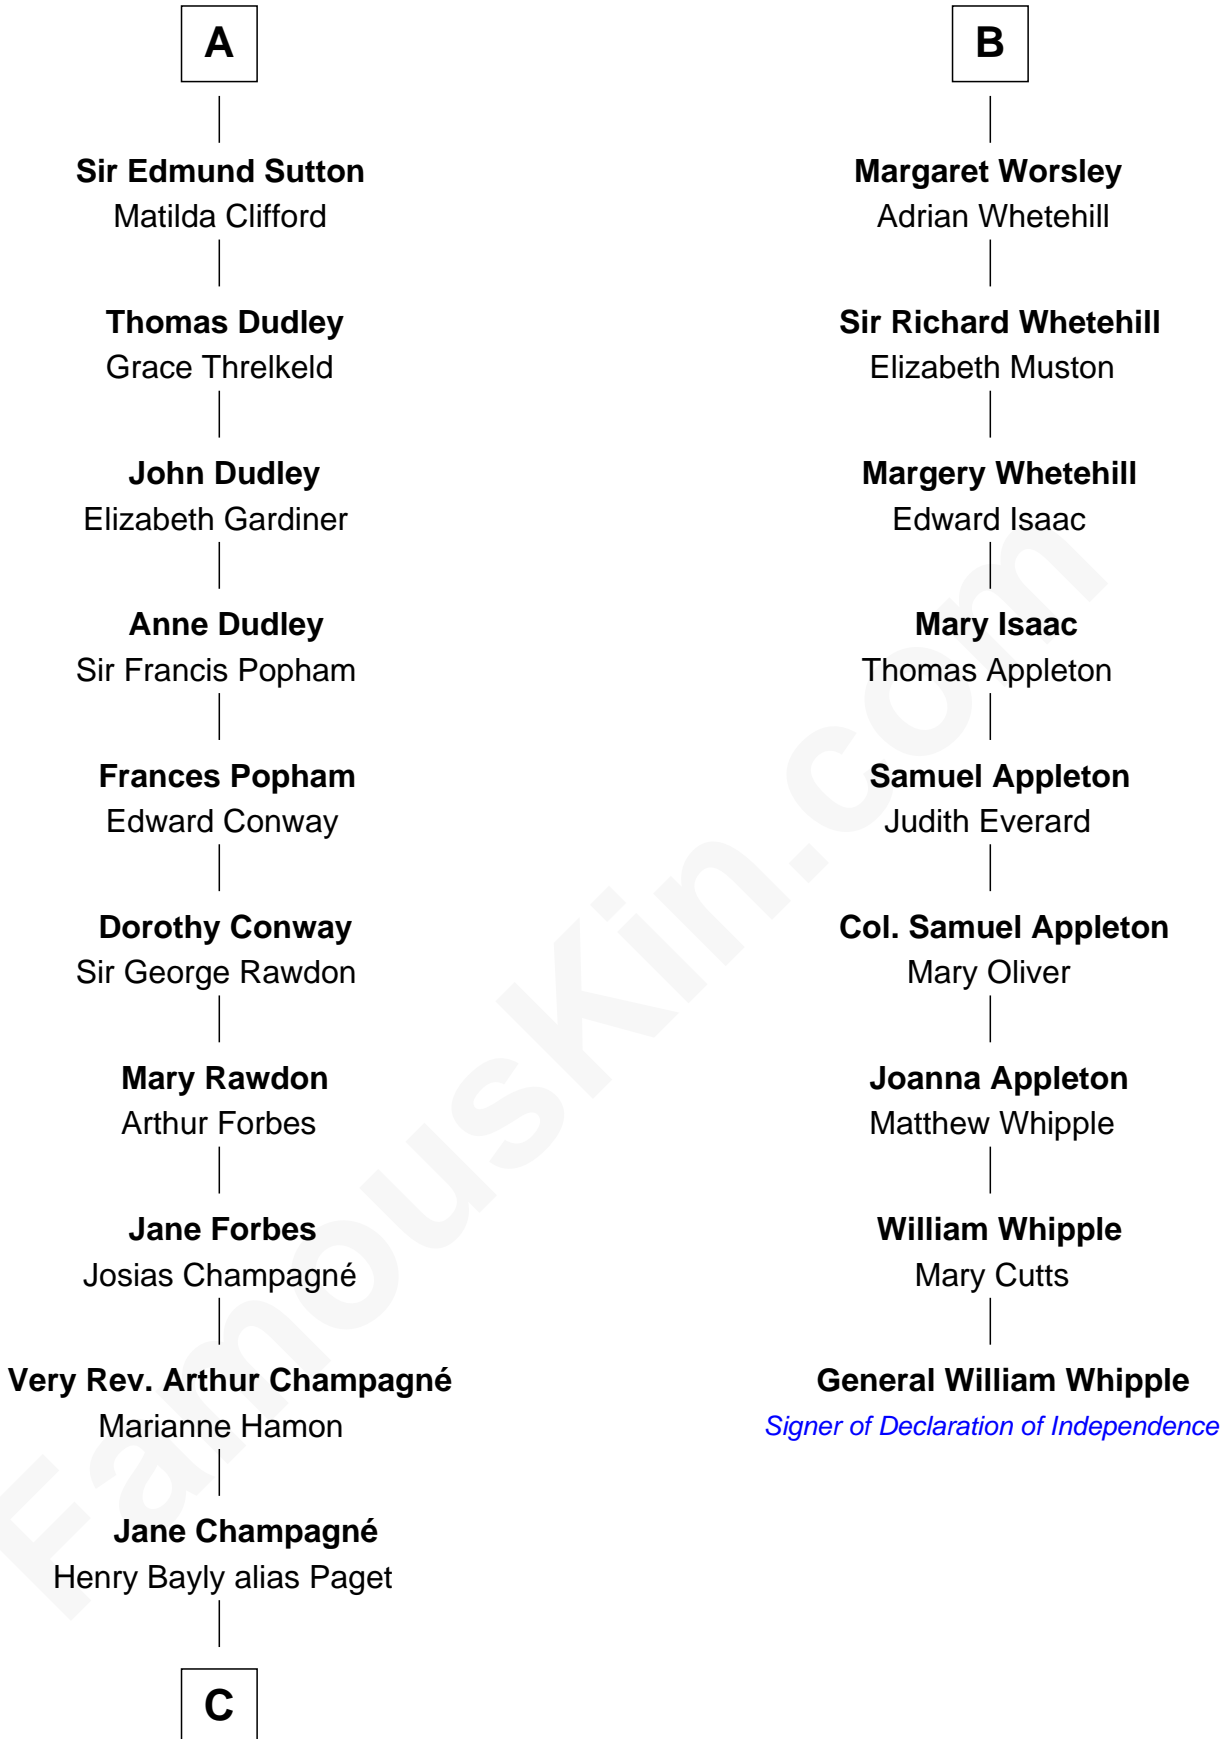

FamousKin.com

Relationship Chart of

Sir Winston Churchill

Prime Minister of the United Kingdom

15th cousin 6 times removed of

General William Whipple

Signer of the Declaration of Independence

C

—
Jane Paget
George Stewart

—
Jane Stewart
Sir George Spencer-Churchill

—
Sir John Winston Spencer-Churchill
Frances Anne Emily Vane

—
Randolph Henry Spencer-Churchill
Jeanette Jerome

—
Sir Winston Churchill
Prime Minister of the United Kingdom