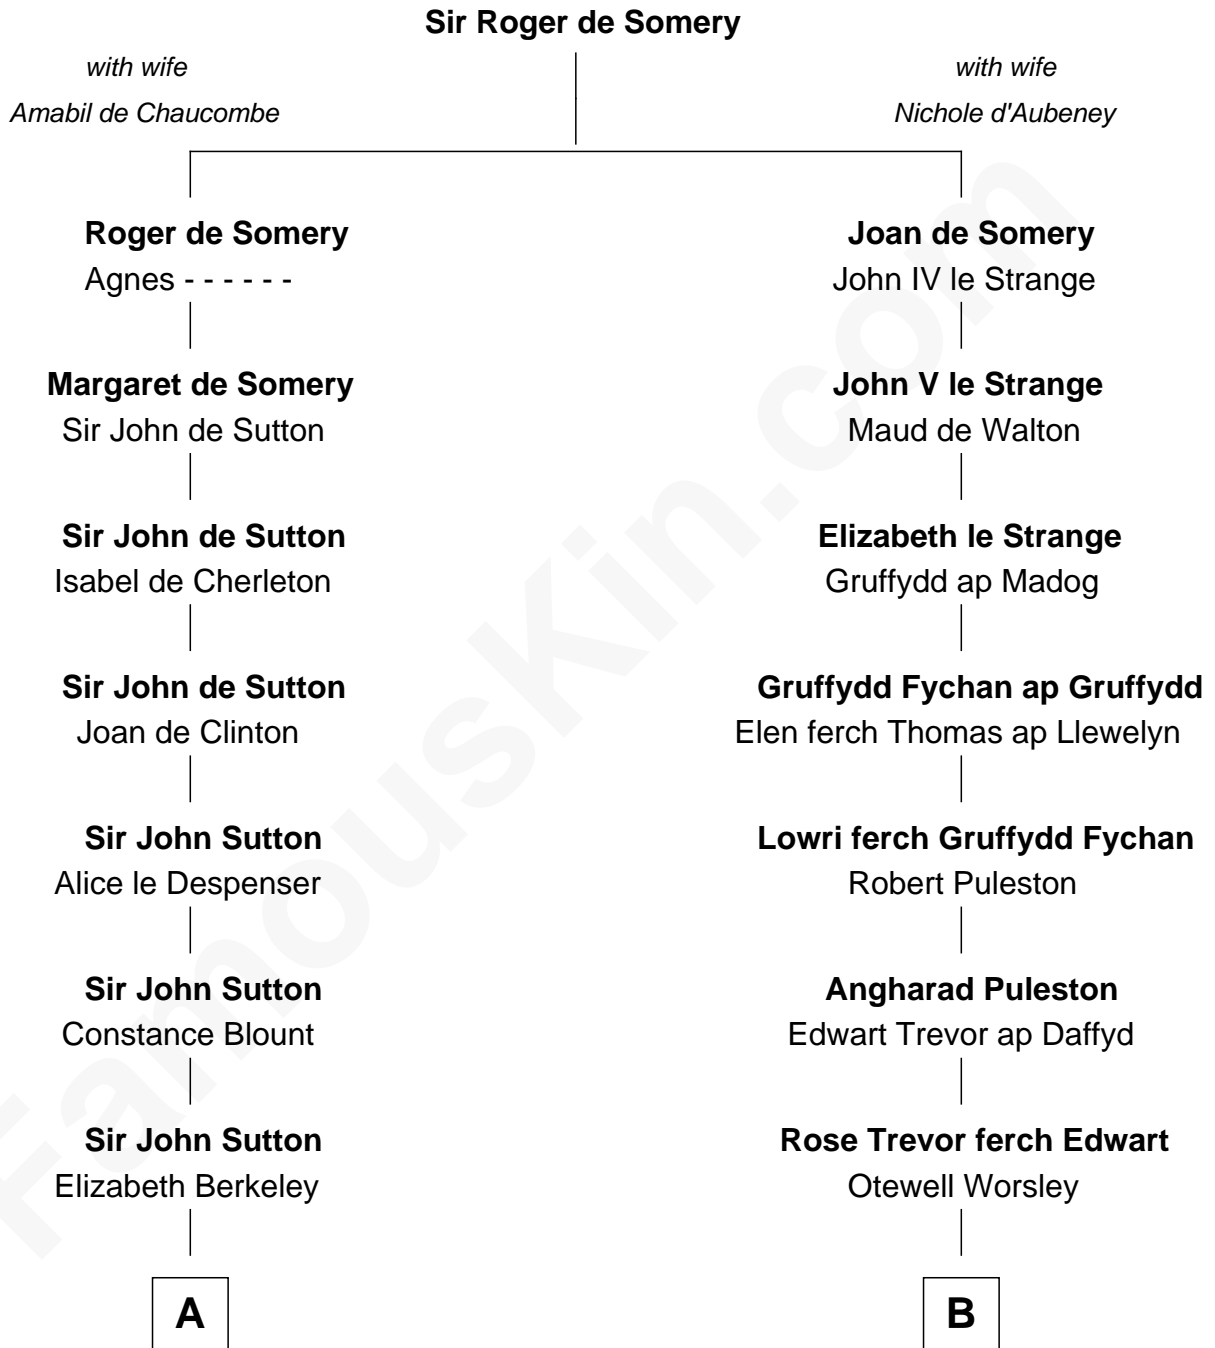

FamousKin.com

Relationship Chart of

Sir Winston Churchill

Prime Minister of the United Kingdom

15th cousin 6 times removed of

General William Whipple

Signer of the Declaration of Independence

C

—
Jane Paget
George Stewart

—
Jane Stewart
Sir George Spencer-Churchill

—
Sir John Winston Spencer-Churchill
Frances Anne Emily Vane

—
Randolph Henry Spencer-Churchill
Jeanette Jerome

—
Sir Winston Churchill
Prime Minister of the United Kingdom