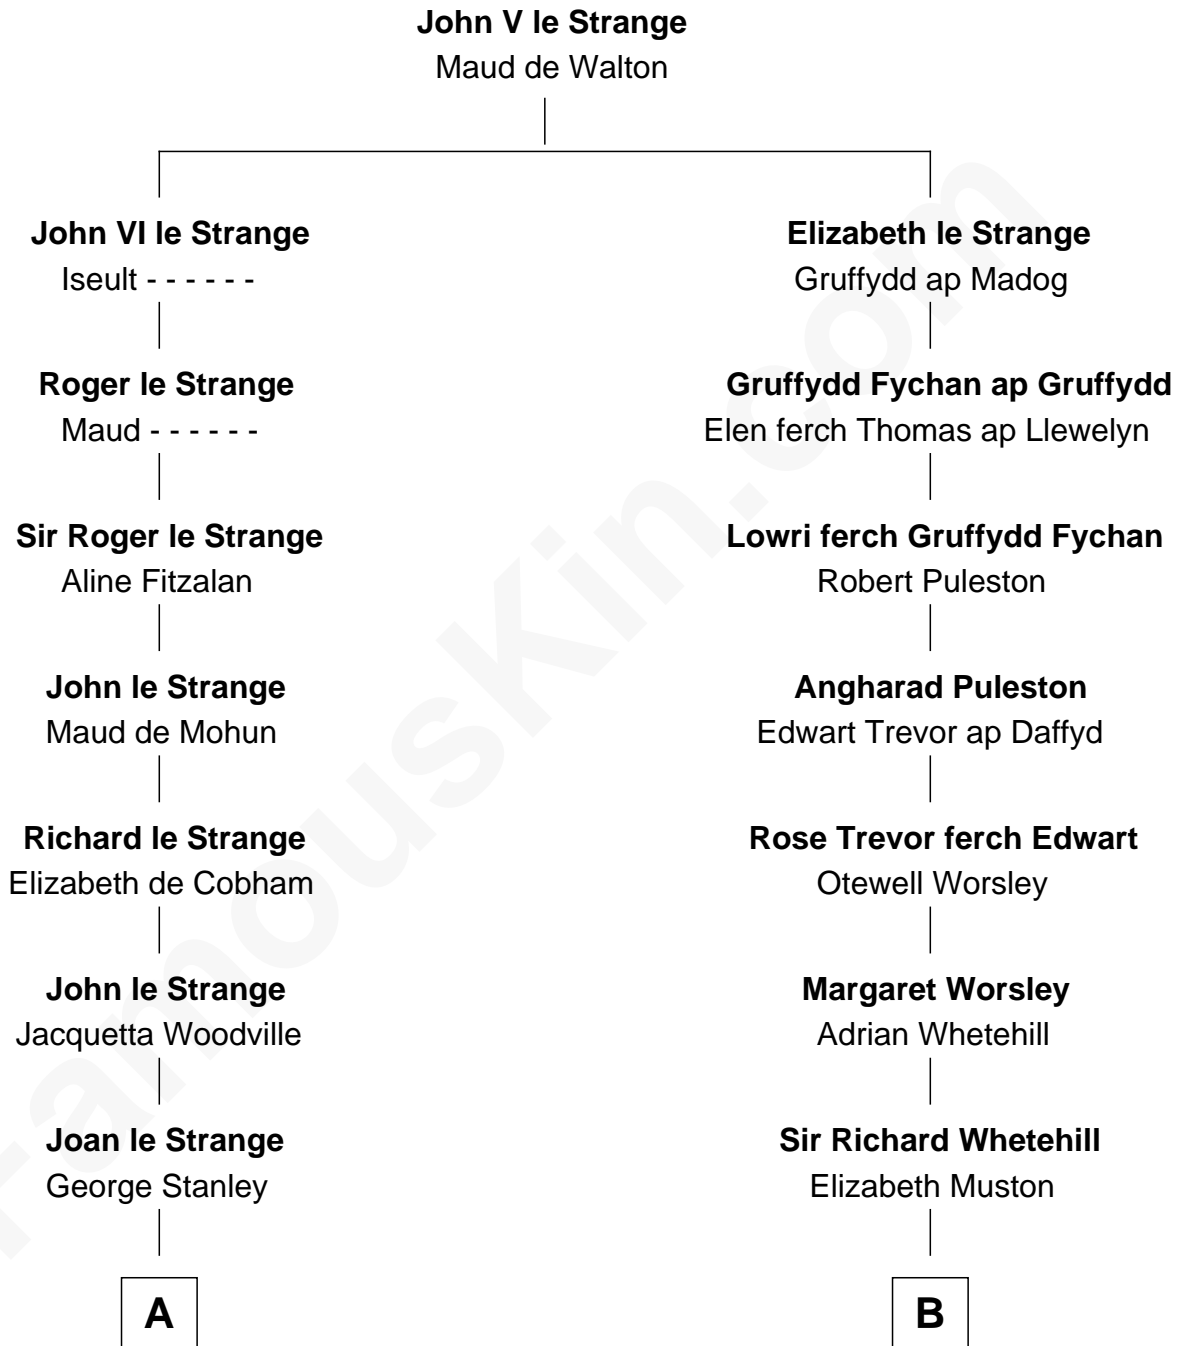

FamousKin.com

Relationship Chart of

Sir Winston Churchill

Prime Minister of the United Kingdom

13th cousin 8 times removed of

General William Whipple

Signer of the Declaration of Independence

C

George Spencer

Susan Stewart

Sir George Spencer-Churchill

Jane Stewart

Sir John Winston Spencer-Churchill

Frances Anne Emily Vane

Randolph Henry Spencer-Churchill

Jeanette Jerome