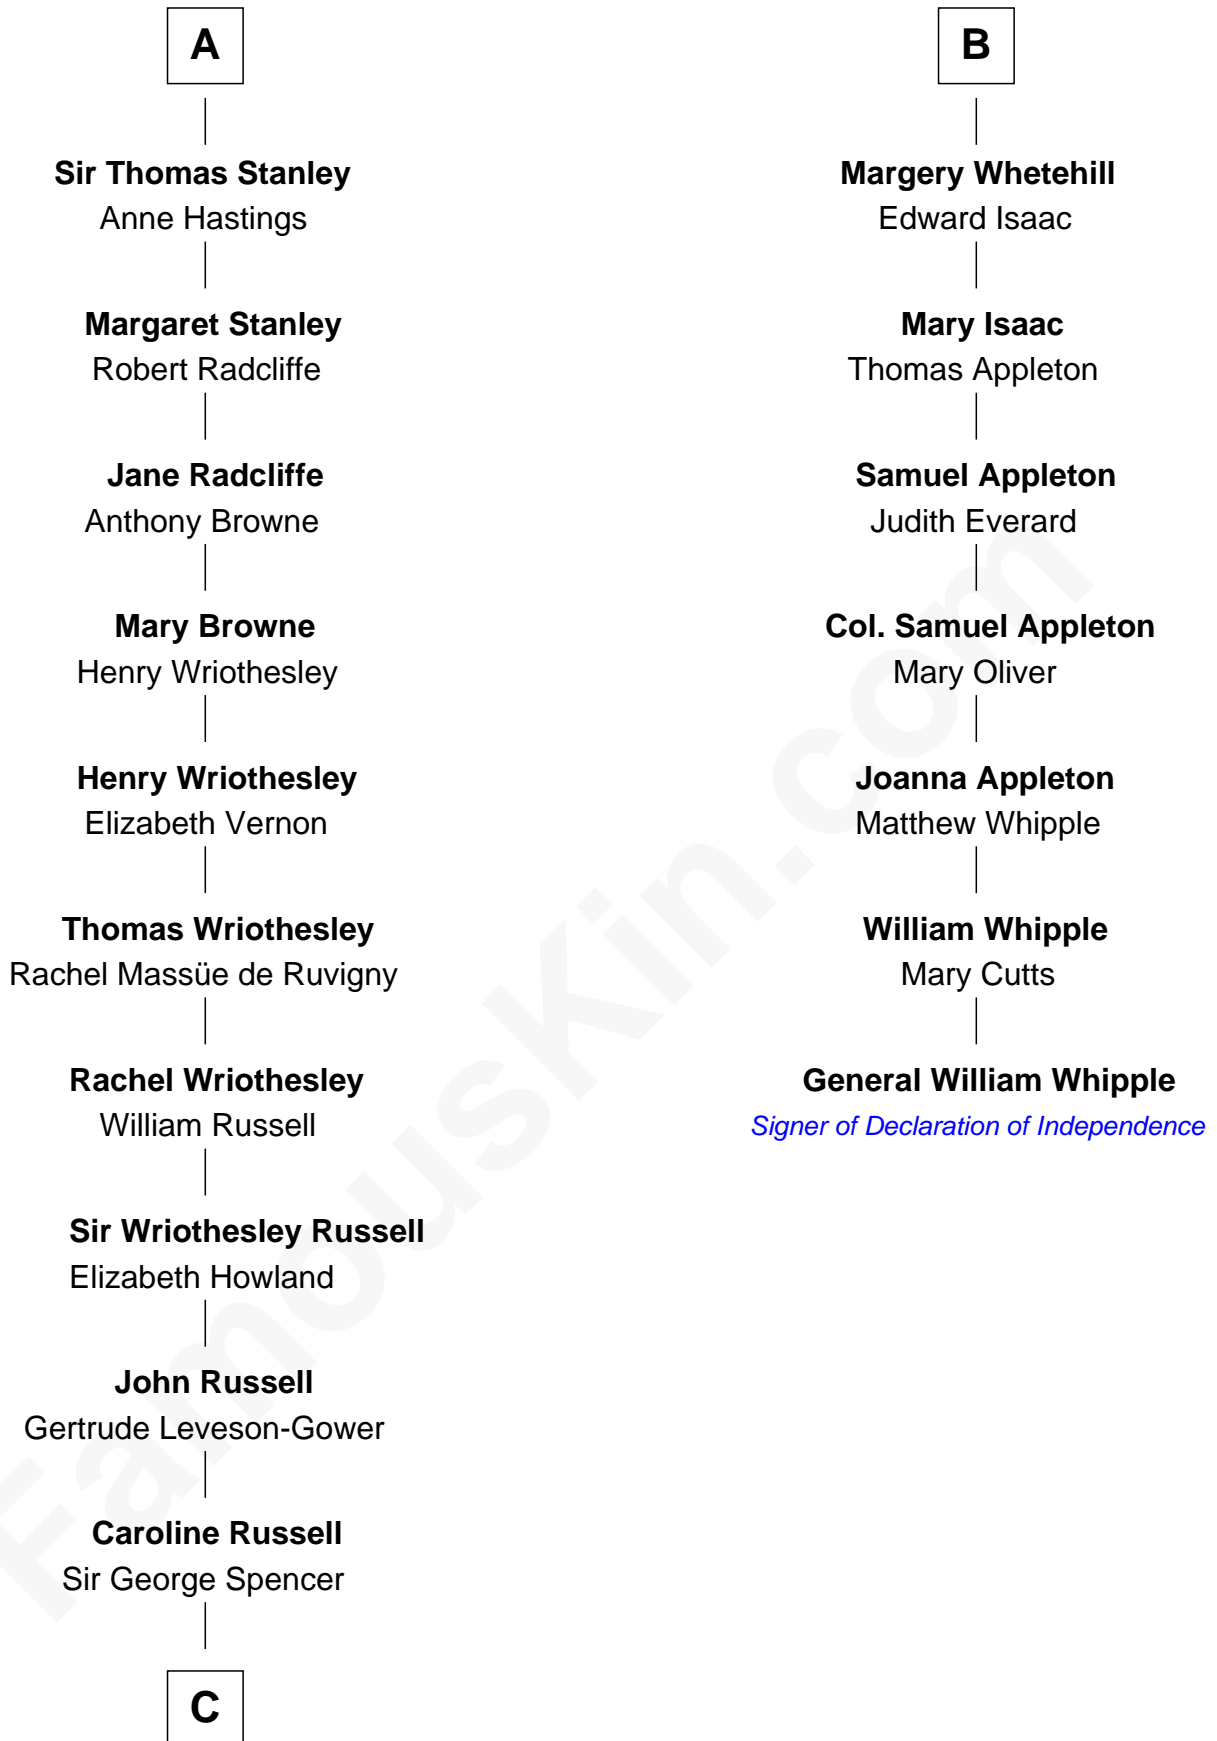

FamousKin.com

Relationship Chart of

Sir Winston Churchill

Prime Minister of the United Kingdom

13th cousin 8 times removed of

General William Whipple

Signer of the Declaration of Independence

C

George Spencer

Susan Stewart

Sir George Spencer-Churchill

Jane Stewart

Sir John Winston Spencer-Churchill

Frances Anne Emily Vane

Randolph Henry Spencer-Churchill

Jeanette Jerome