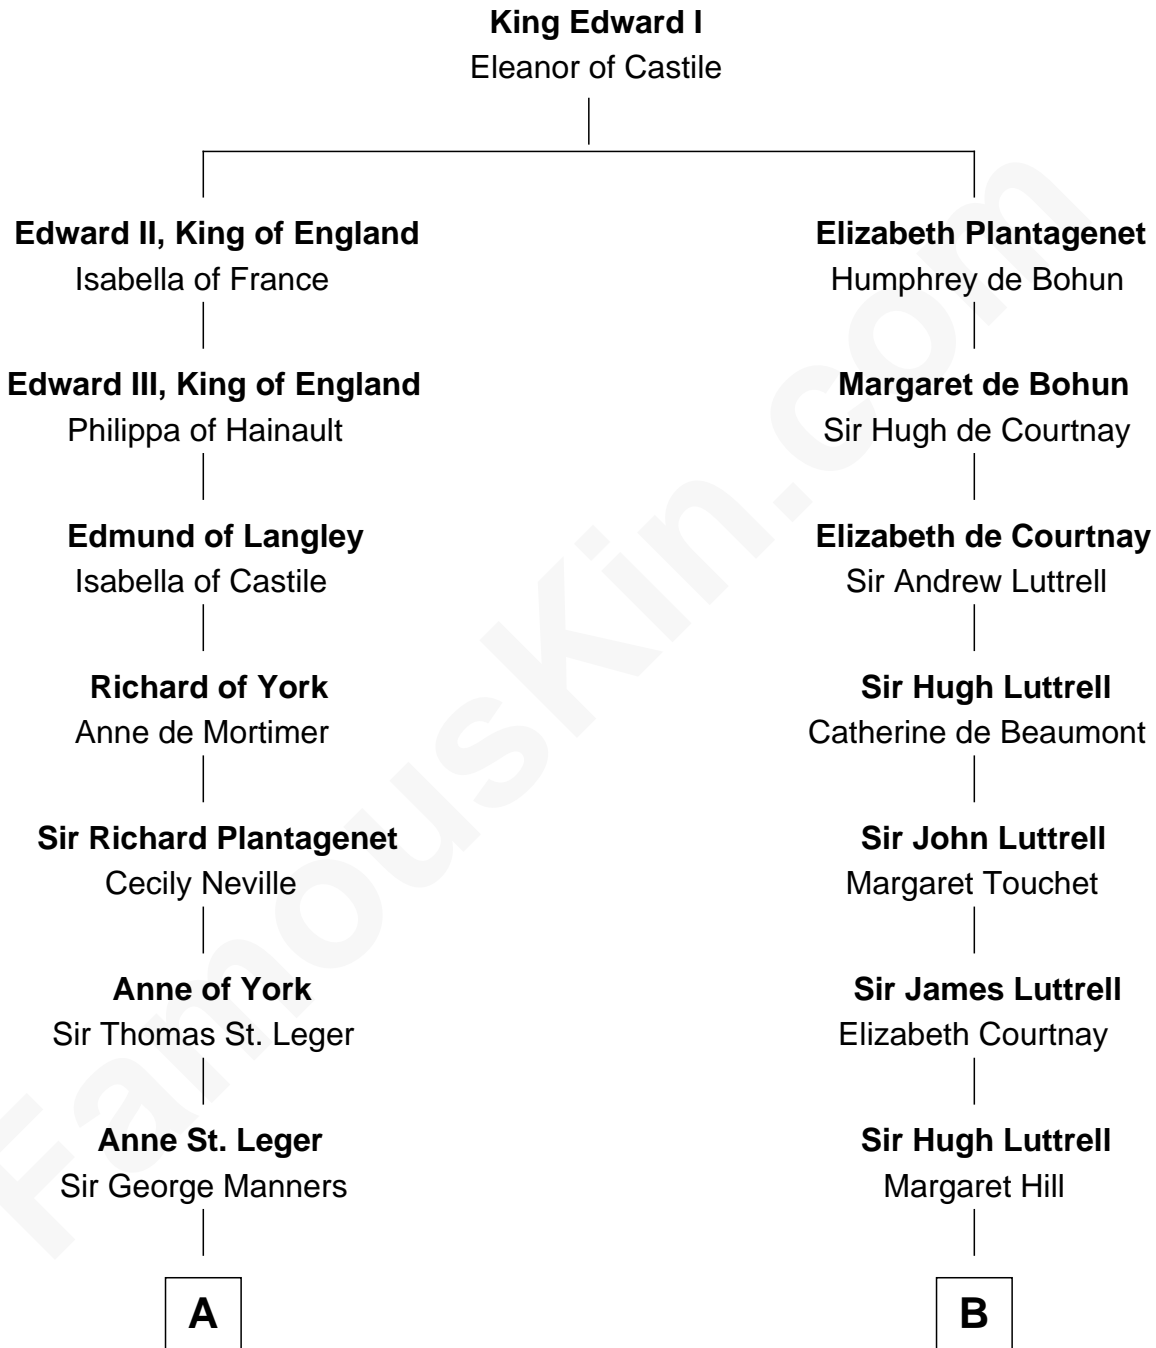

General William Whipple

Signer of the Declaration of Independence