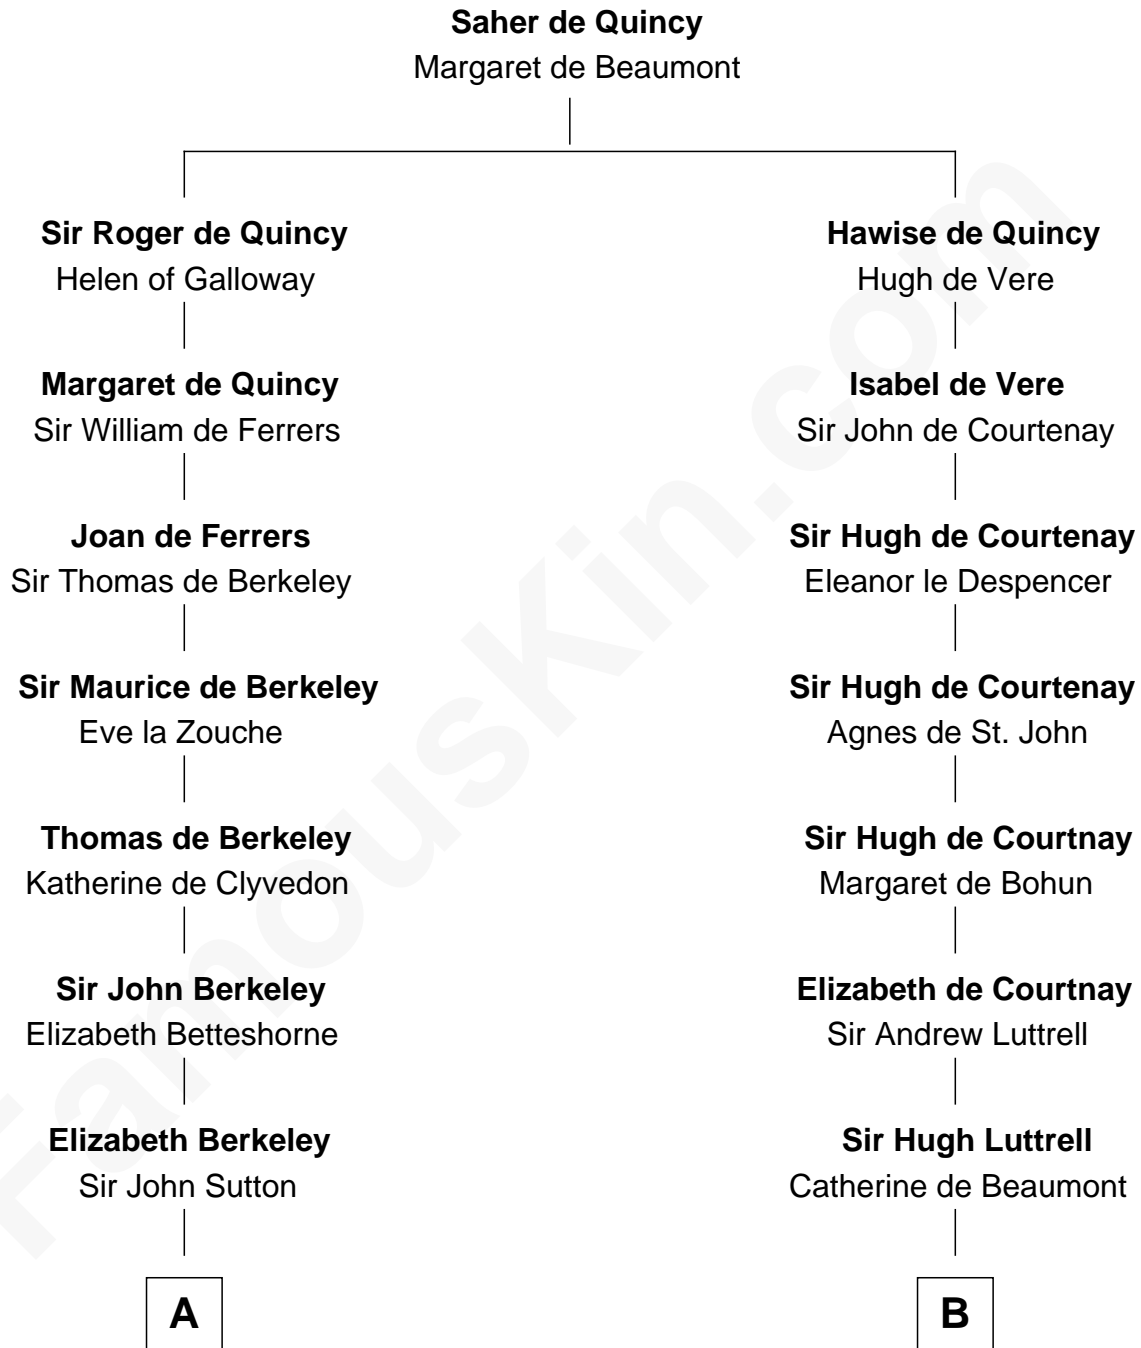

FamousKin.com

Relationship Chart of

Sir Winston Churchill

Prime Minister of the United Kingdom

18th cousin 3 times removed of

General William Whipple

Signer of the Declaration of Independence

C

Jane Paget
George Stewart

Jane Stewart
Sir George Spencer-Churchill

Sir John Winston Spencer-Churchill
Frances Anne Emily Vane

Randolph Henry Spencer-Churchill
Jeanette Jerome

Sir Winston Churchill
Prime Minister of the United Kingdom

D

William Whipple
Mary Cutts

General William Whipple
Signer of Declaration of Independence

FamousKin.com