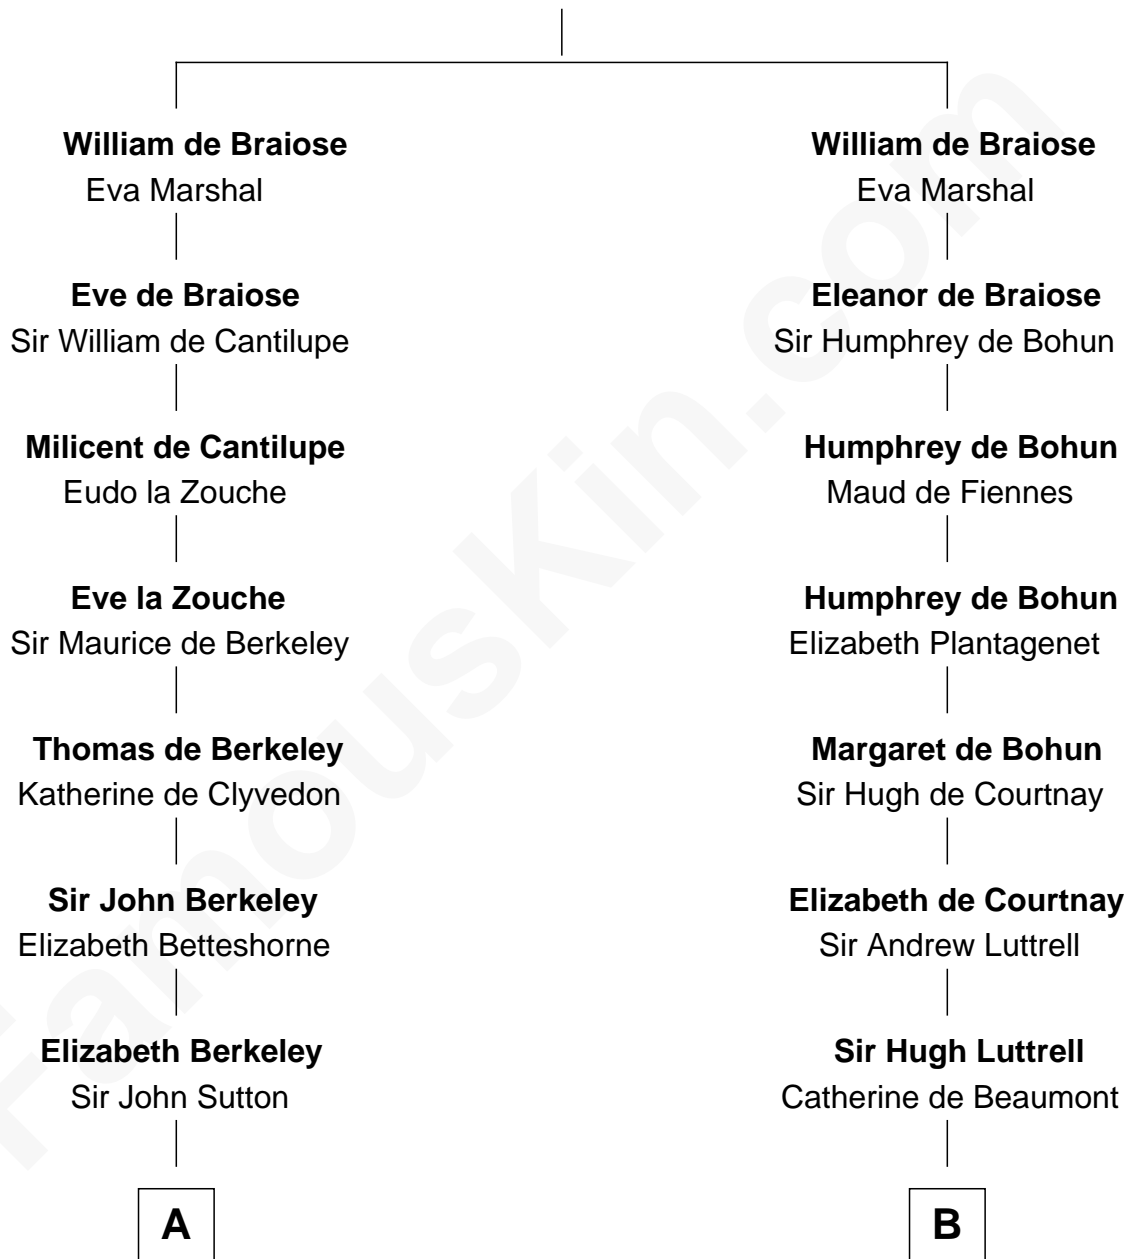

FamousKin.com

Relationship Chart of

Sir Winston Churchill

Prime Minister of the United Kingdom

18th cousin 3 times removed of

General William Whipple

Signer of the Declaration of Independence

Reginald de Braiose

C

Jane Paget
George Stewart

Jane Stewart
Sir George Spencer-Churchill

Sir John Winston Spencer-Churchill
Frances Anne Emily Vane

Randolph Henry Spencer-Churchill
Jeanette Jerome

Sir Winston Churchill
Prime Minister of the United Kingdom

D

William Whipple
Mary Cutts

General William Whipple
Signer of Declaration of Independence

FamousKin.com