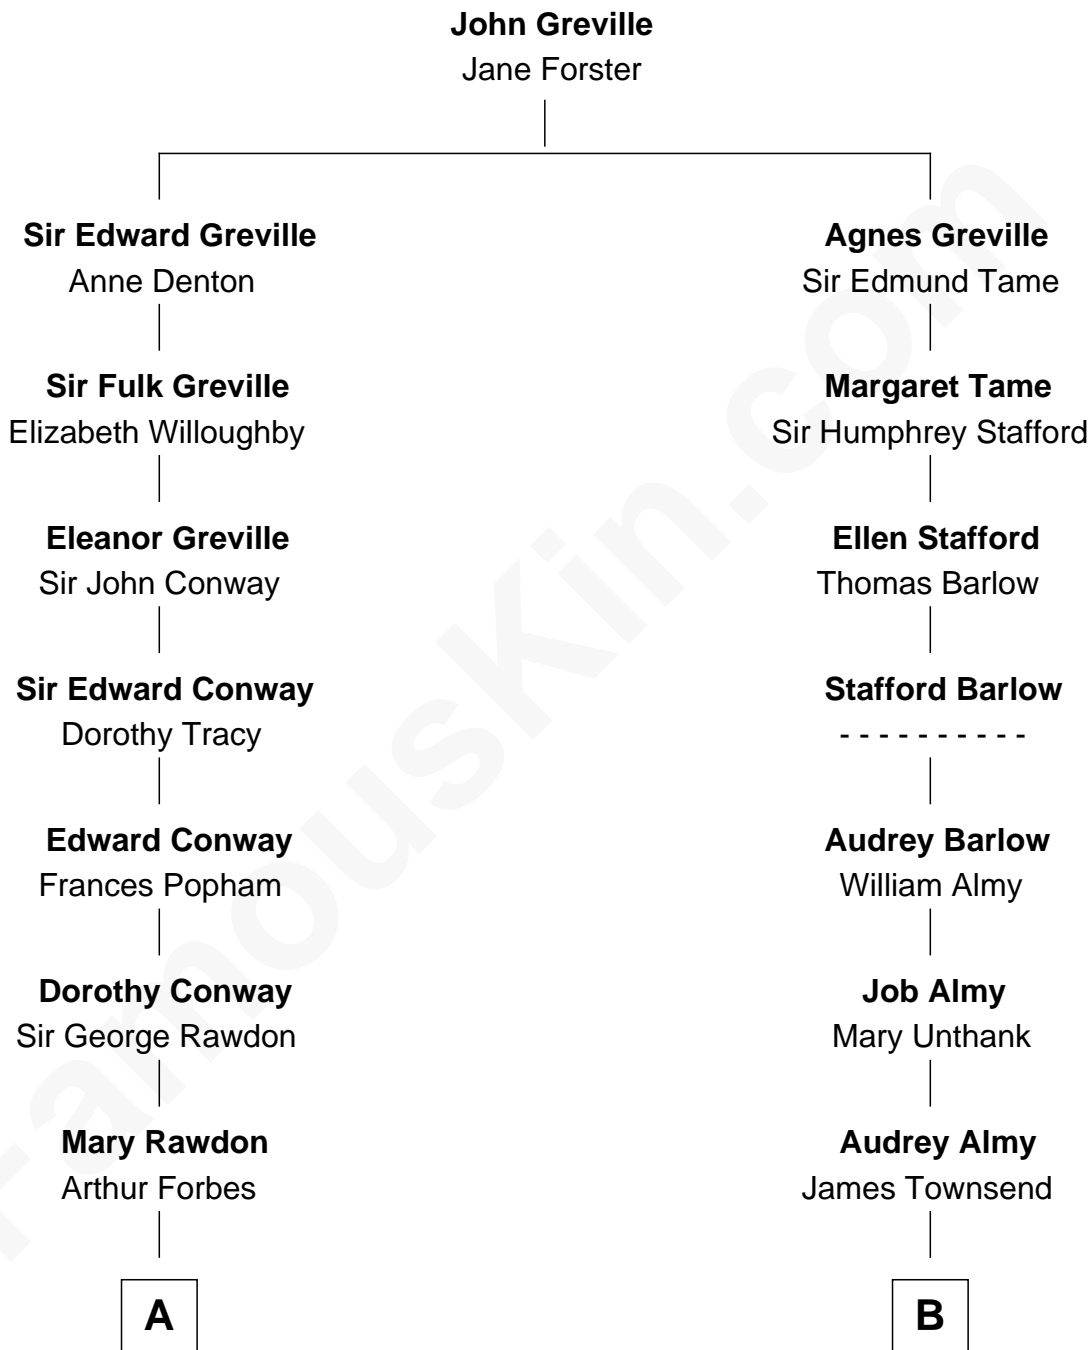

FamousKin.com

Relationship Chart of

Sir Winston Churchill

Prime Minister of the United Kingdom

9th cousin 5 times removed of

Robert Townsend

Member of the Culper Spy Ring during the American Revolution

A