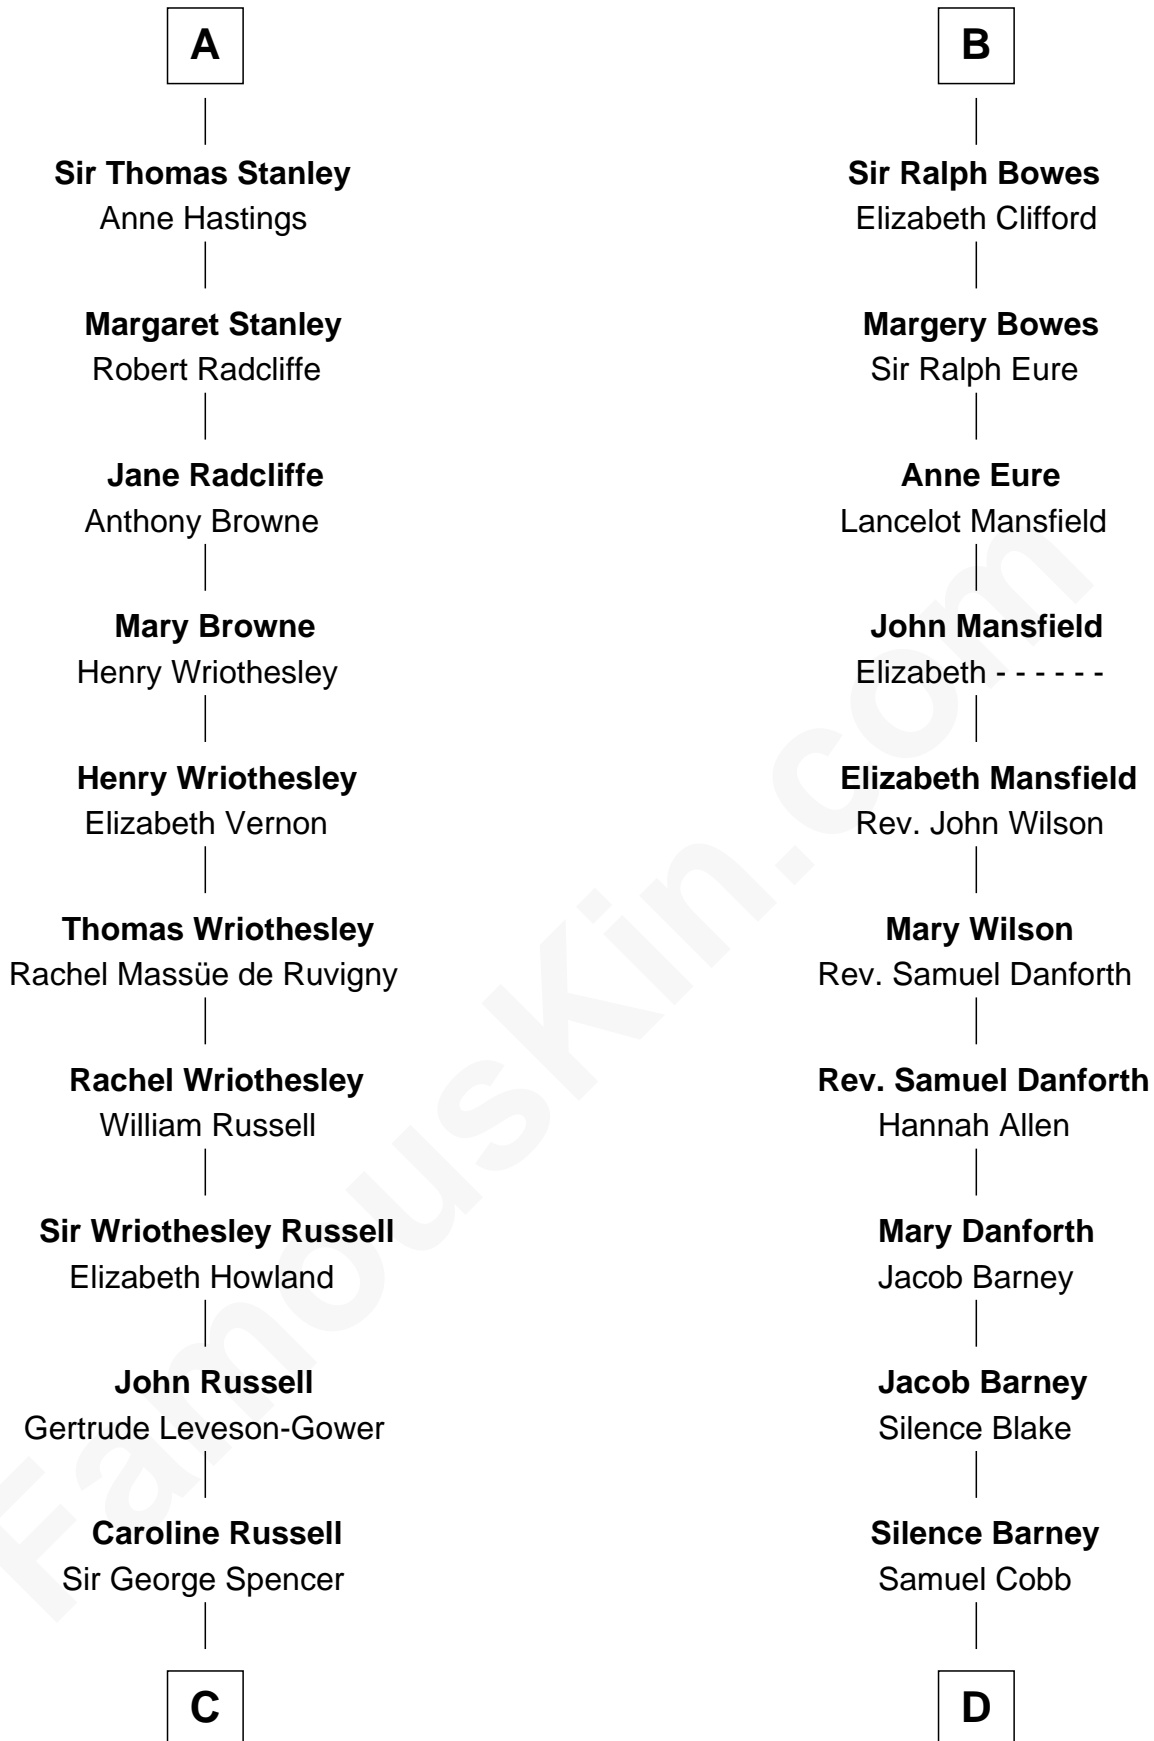

FamousKin.com
Relationship Chart of
Sir Winston Churchill

Prime Minister of the United Kingdom

21st cousin of

Sandra Day O'Connor

First Female U.S. Supreme Court Justice

C

George Spencer

Susan Stewart

Sir George Spencer-Churchill

Jane Stewart

Sir John Winston Spencer-Churchill

Frances Anne Emily Vane

Randolph Henry Spencer-Churchill

Jeanette Jerome

Sir Winston Churchill

Prime Minister of the United Kingdom