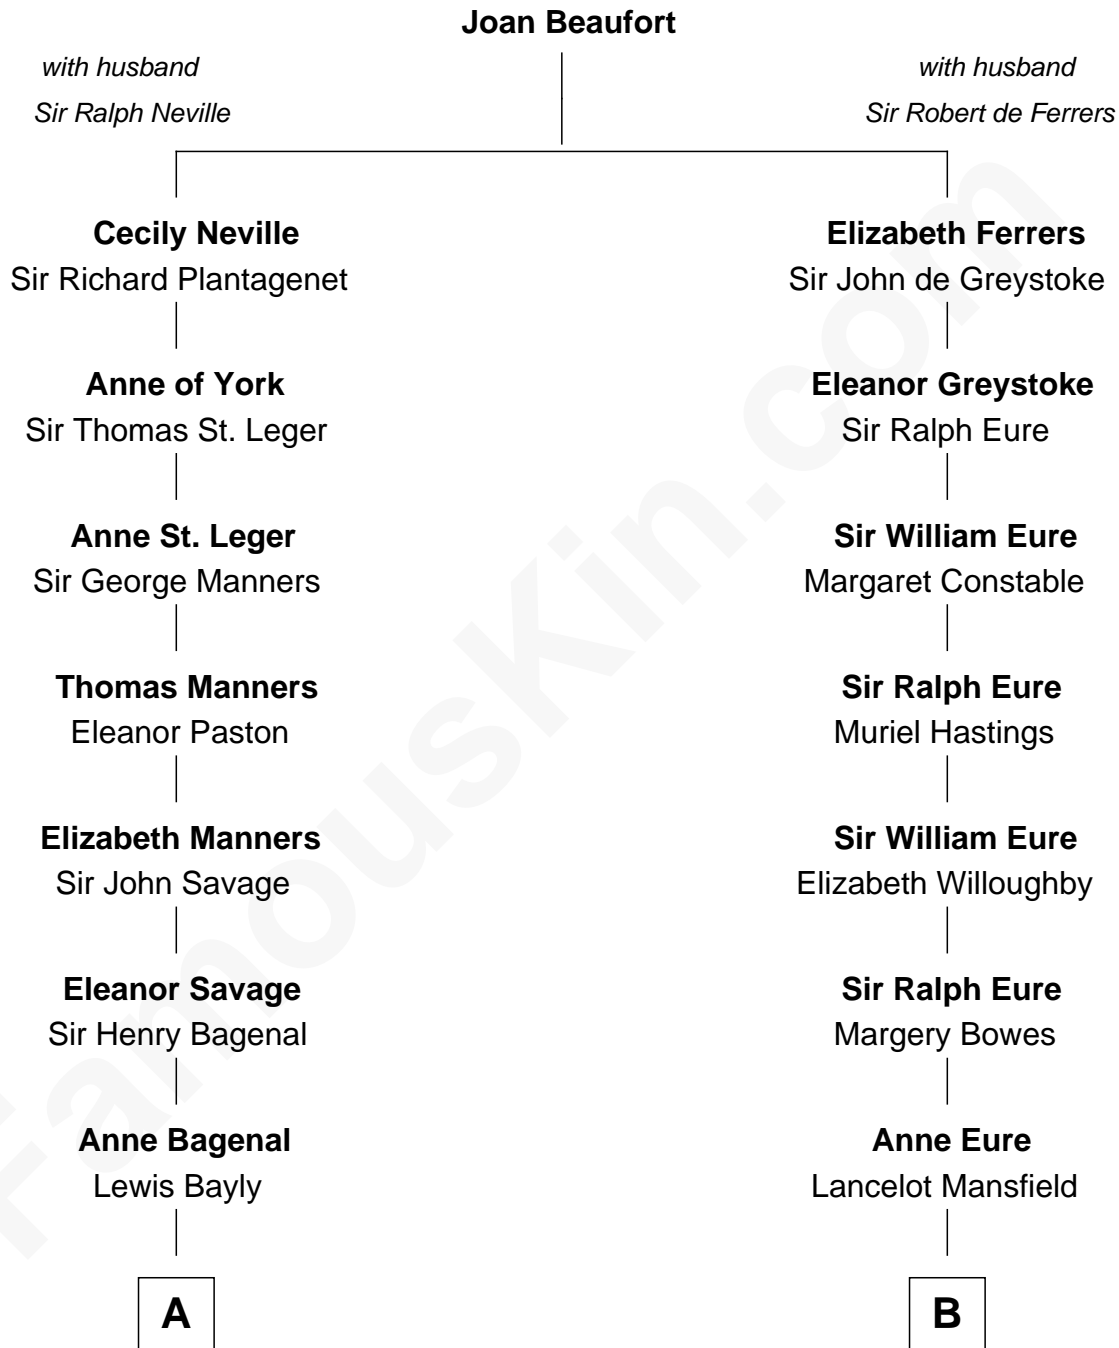

FamousKin.com

Relationship Chart of

Sir Winston Churchill

Prime Minister of the United Kingdom

15th cousin 3 times removed of

Sandra Day O'Connor

First Female U.S. Supreme Court Justice

C

Henry R. Day
Ada Mae Wilkey

Sandra Day O'Connor
U.S. Supreme Court Justice

FamousKin.com