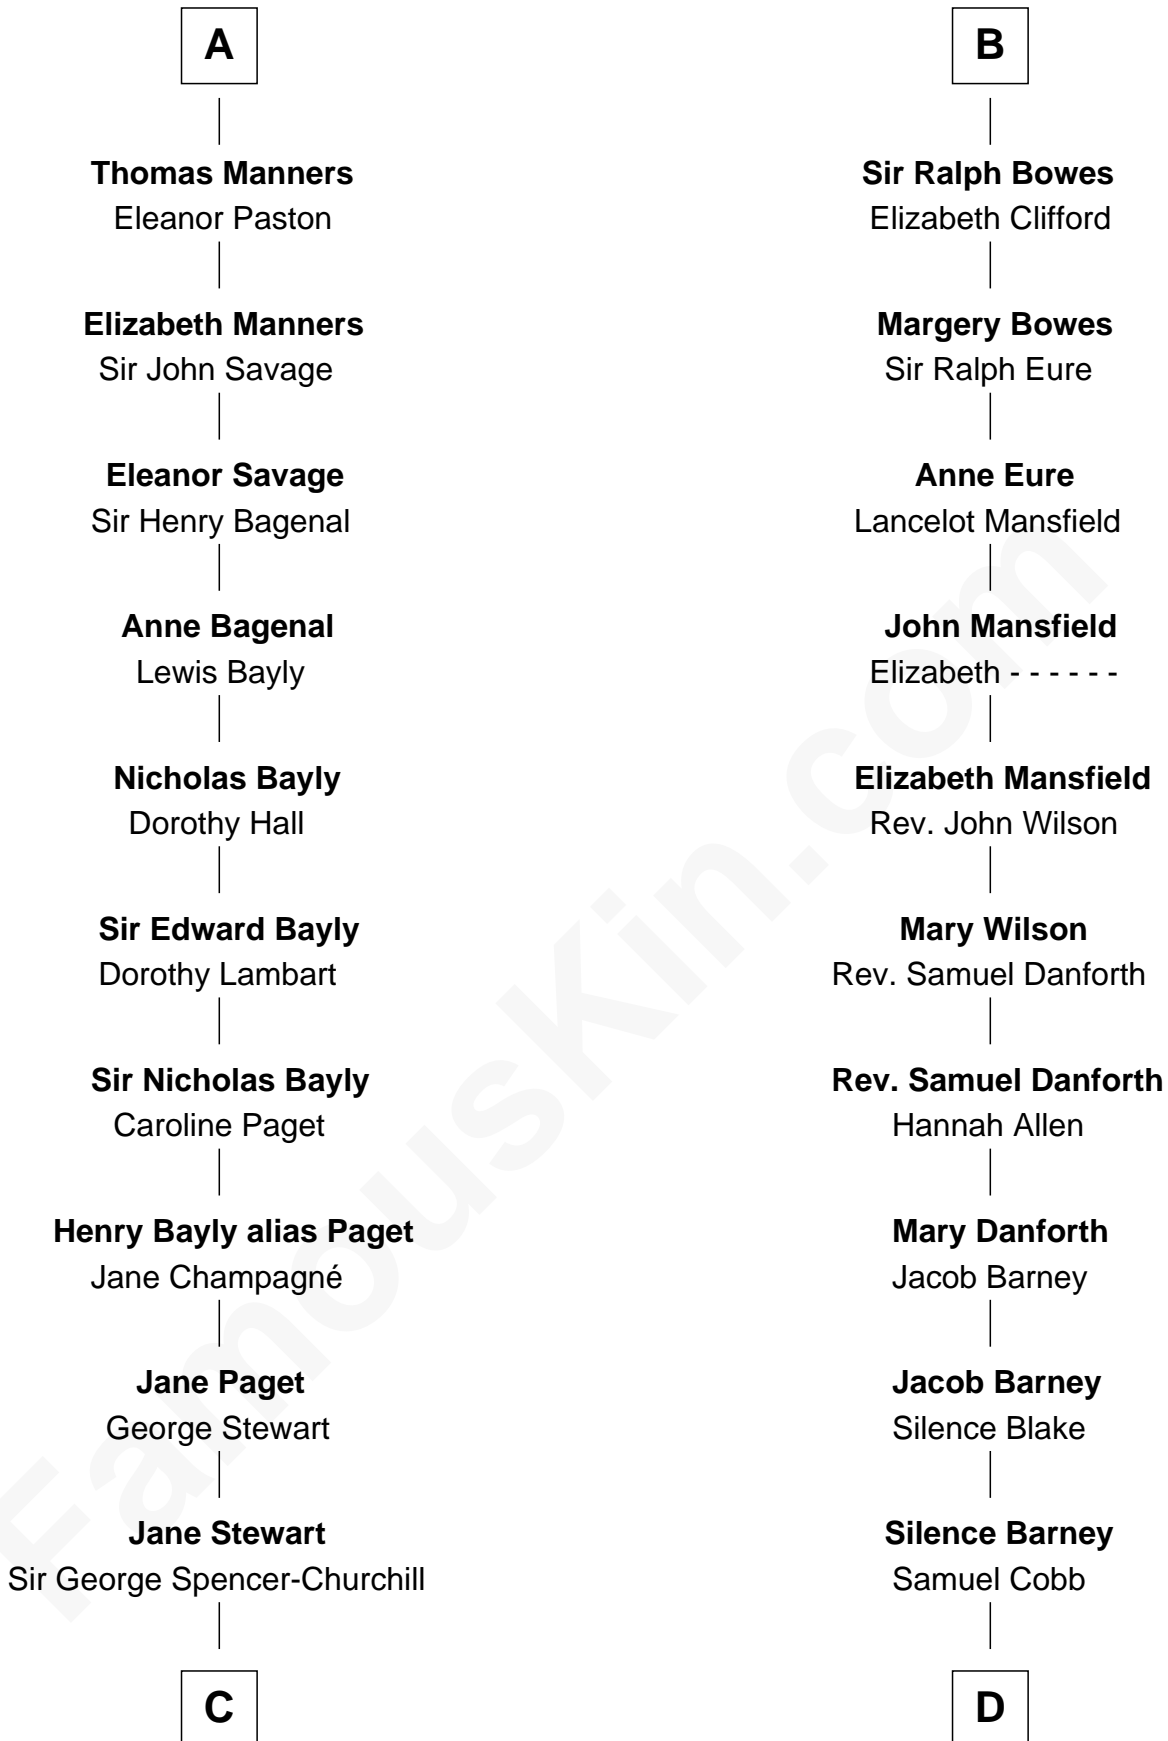

FamousKin.com
Relationship Chart of
Sir Winston Churchill

Prime Minister of the United Kingdom

19th cousin 2 times removed of

Sandra Day O'Connor

First Female U.S. Supreme Court Justice

Sir James de Audley

Ela Longespee

C

Sir John Winston Spencer-Churchill

Frances Anne Emily Vane

Randolph Henry Spencer-Churchill

Jeanette Jerome

Sir Winston Churchill

Prime Minister of the United Kingdom