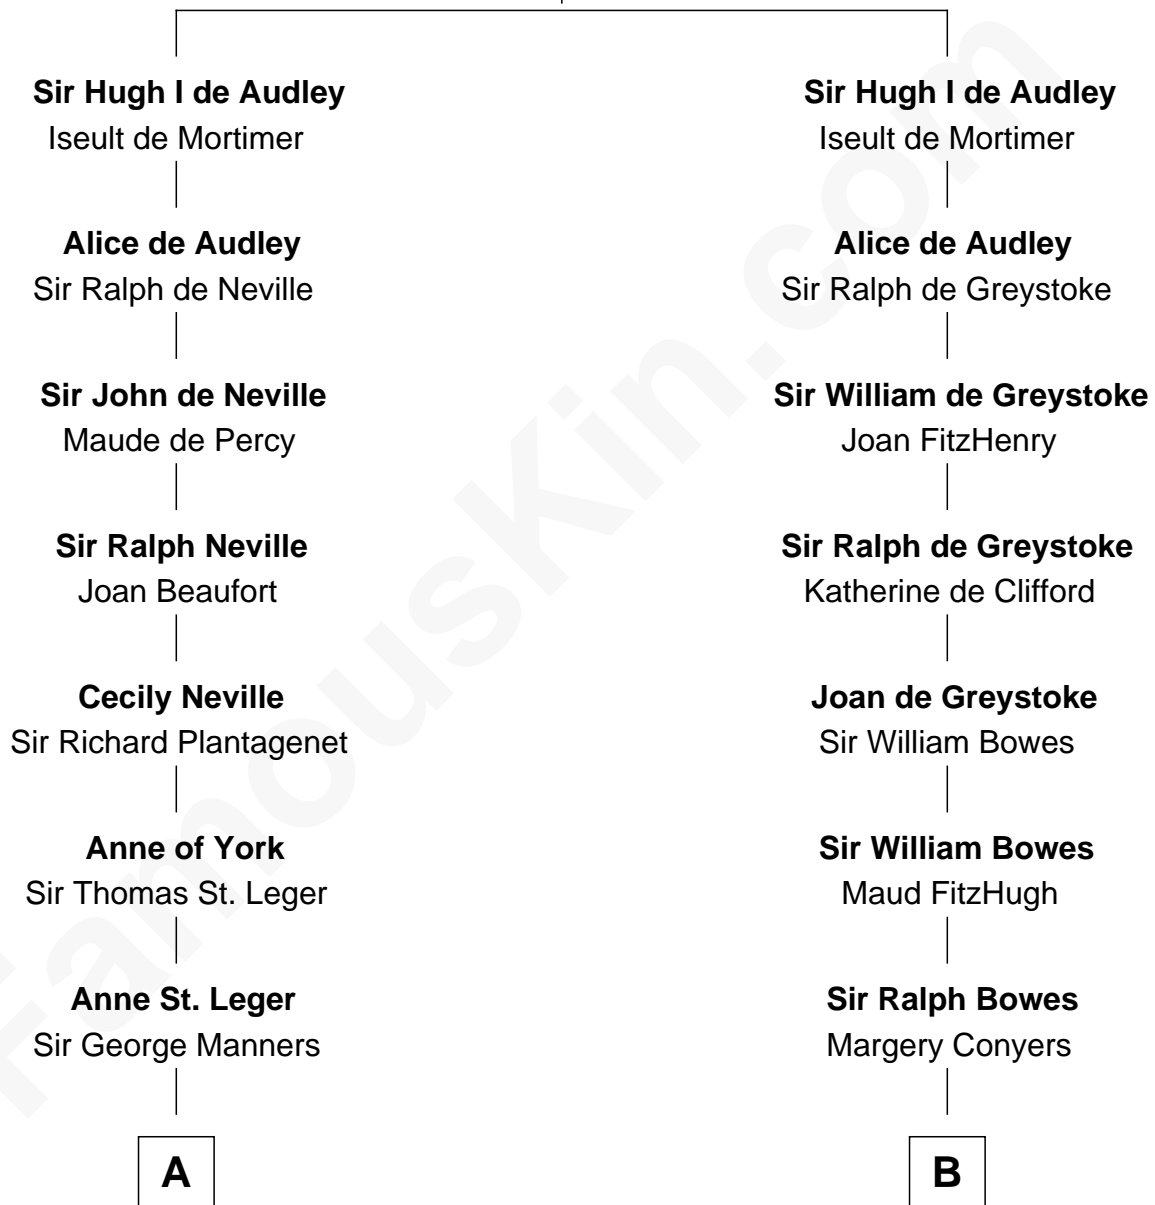

FamousKin.com
Relationship Chart of
Sir Winston Churchill

Prime Minister of the United Kingdom

19th cousin 2 times removed of

Sandra Day O'Connor

First Female U.S. Supreme Court Justice

Sir James de Audley

Ela Longespee

C

Sir John Winston Spencer-Churchill

Frances Anne Emily Vane

Randolph Henry Spencer-Churchill

Jeanette Jerome

Sir Winston Churchill

Prime Minister of the United Kingdom