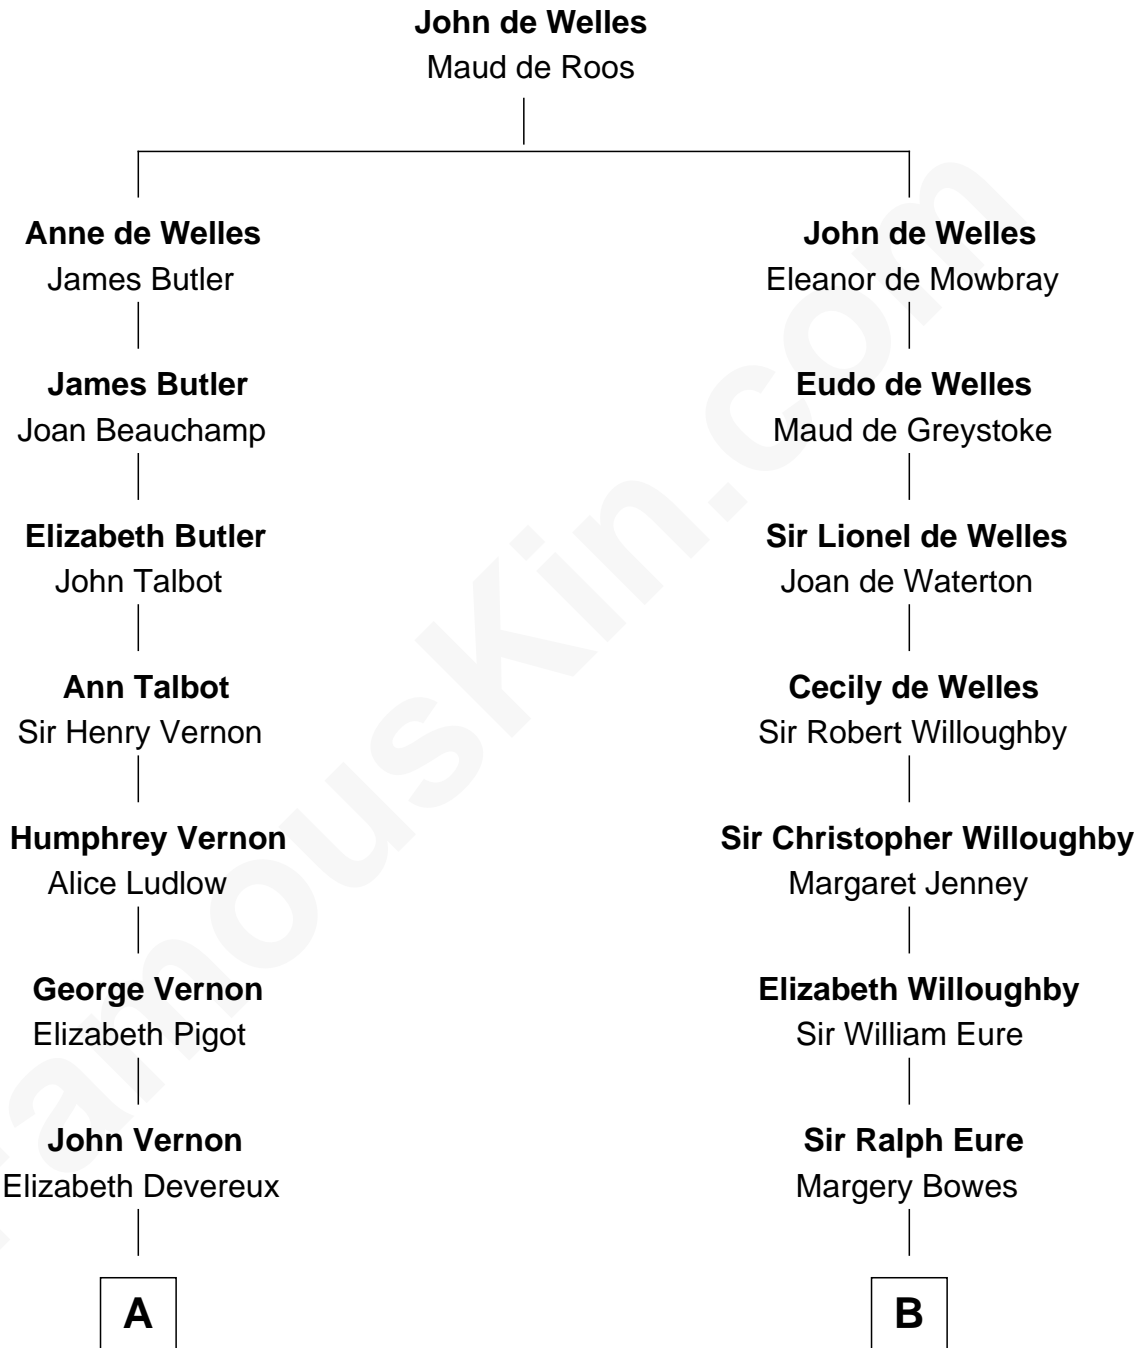

FamousKin.com
Relationship Chart of
Sir Winston Churchill

Prime Minister of the United Kingdom

17th cousin 2 times removed of

Sandra Day O'Connor

First Female U.S. Supreme Court Justice

C

Henry Clay Day
Alice Edith Hilton

Henry R. Day
Ada Mae Wilkey

Sandra Day O'Connor
U.S. Supreme Court Justice

FamousKin.com