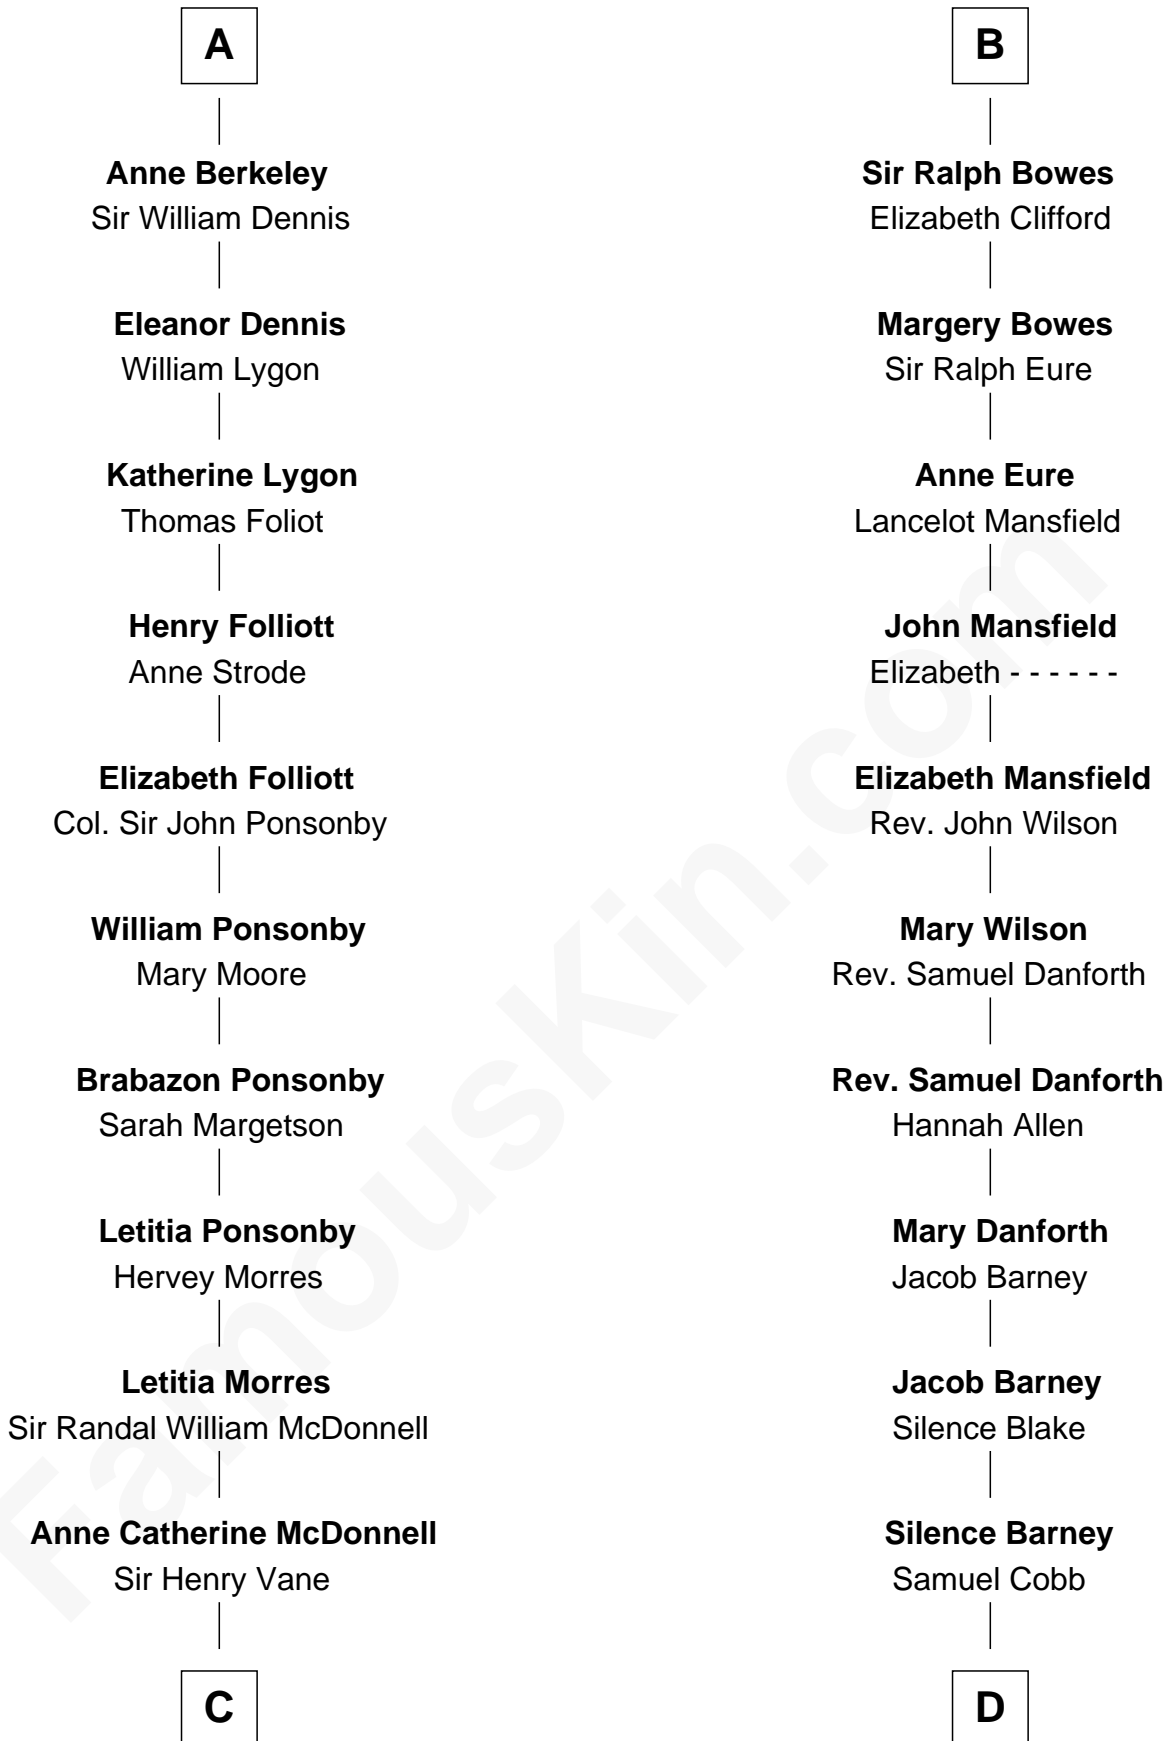

FamousKin.com

Relationship Chart of

Sir Winston Churchill

Prime Minister of the United Kingdom

20th cousin 1 time removed of

Sandra Day O'Connor

First Female U.S. Supreme Court Justice

John Fitzalan
Isabel de Mortimer

C

Frances Anne Emily Vane-Tempest

Sir Charles William Stewart

Frances Anne Emily Vane

Sir John Winston Spencer-Churchill

Randolph Henry Spencer-Churchill

Jeanette Jerome

Sir Winston Churchill

Prime Minister of the United Kingdom

D

Lettice Carlyle Cobb

Luke Day

Hollis Day

Eliza L. Flanders

Henry Clay Day

Alice Edith Hilton