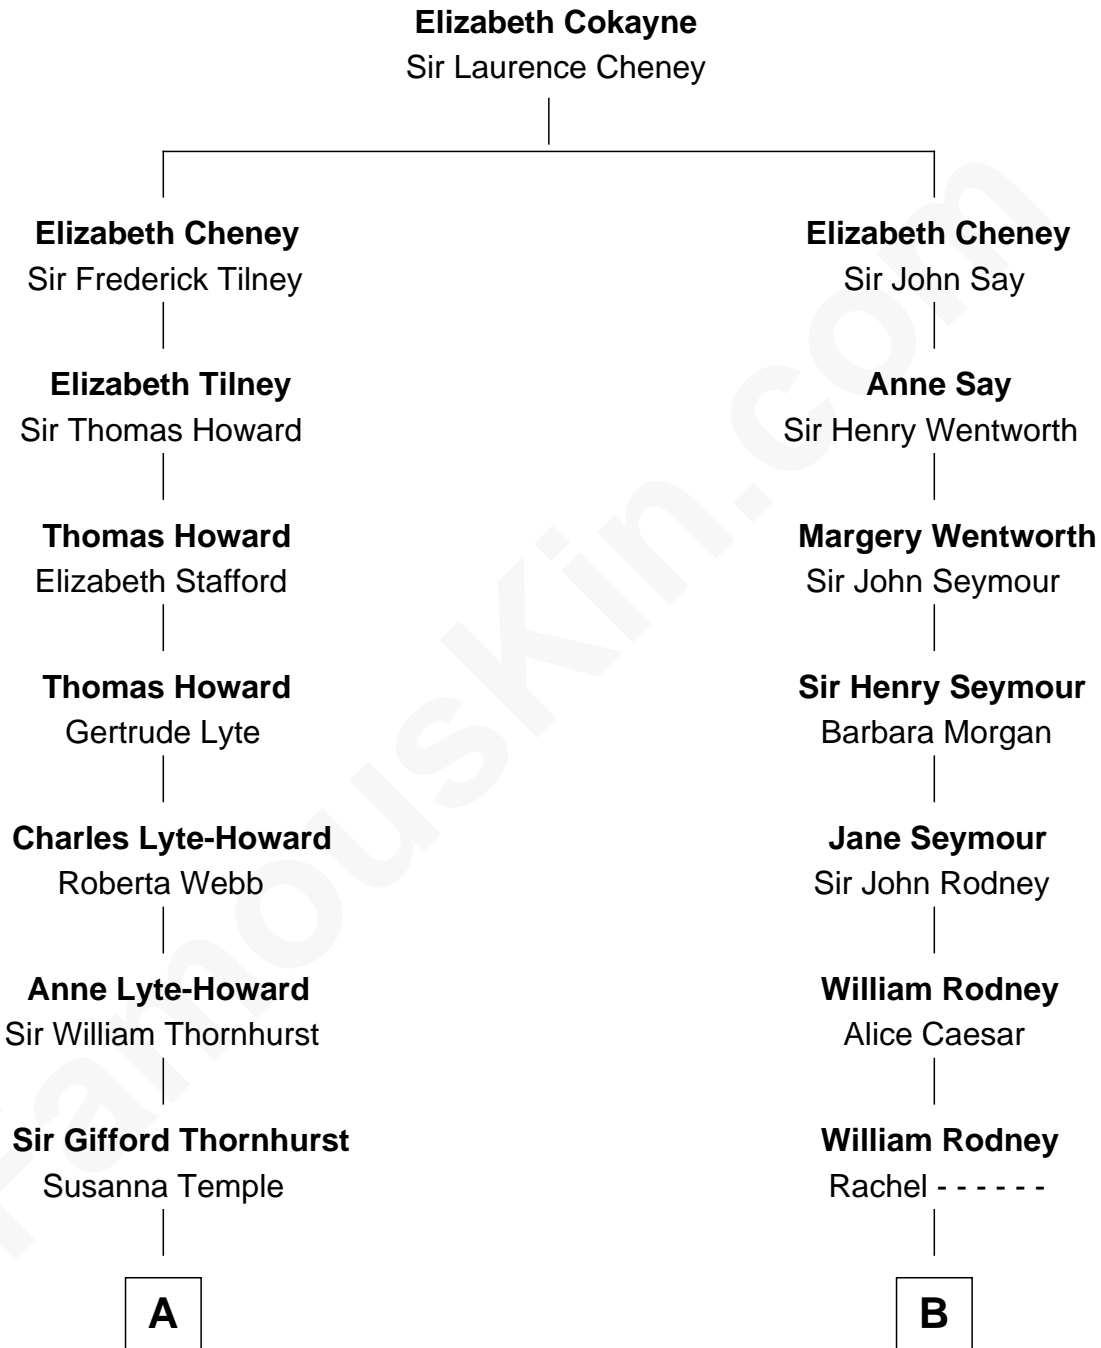

## Relationship Chart of

### Sir Winston Churchill

*Prime Minister of the United Kingdom*

9th cousin 7 times removed of

**Caesar Rodney**

*Signer of the Declaration of Independence*

**A**

**Frances Thornhurst**

Richard Jennings

**Sarah Jennings**

John Churchill

**Anne Churchill**

Sir Charles Spencer

**Sir Charles Spencer**

Elizabeth Trevor

**Sir George Spencer**

Caroline Russell