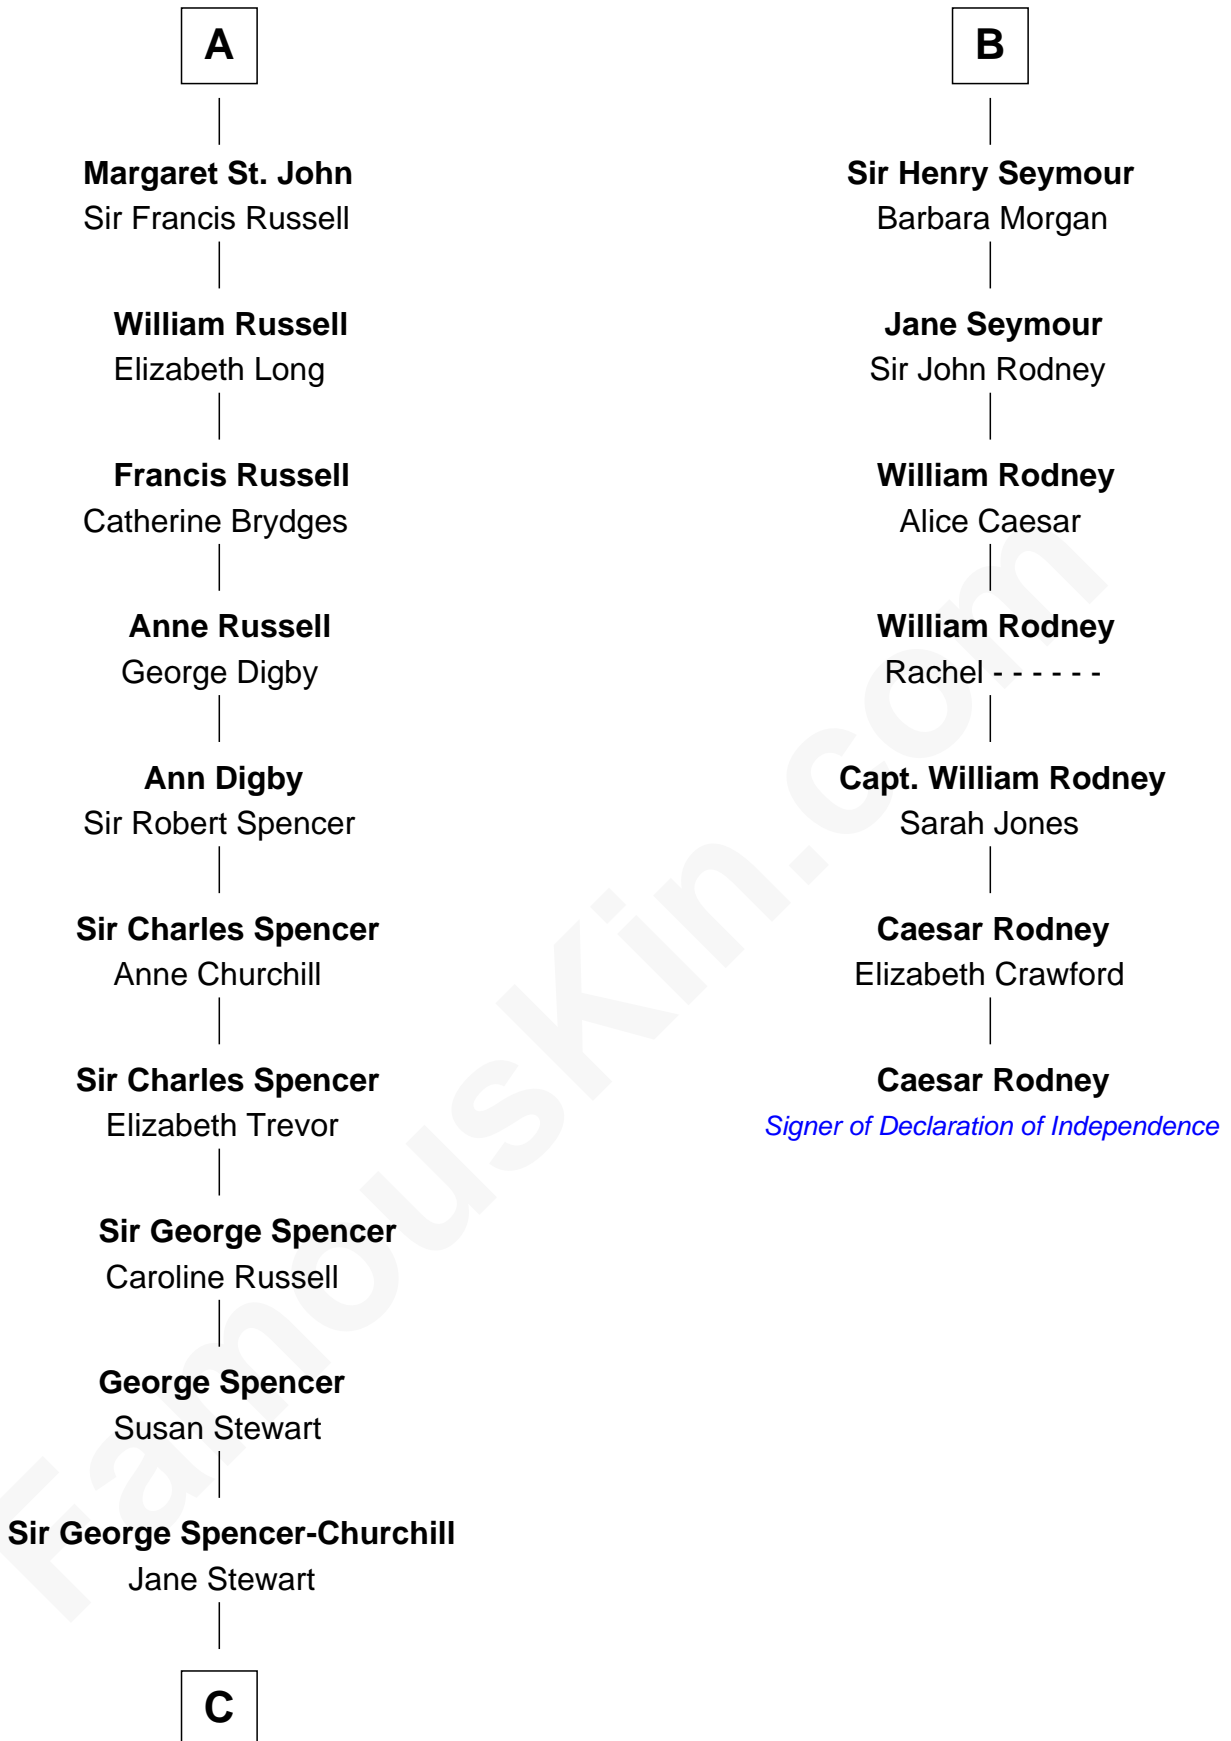

## Relationship Chart of

### Sir Winston Churchill

*Prime Minister of the United Kingdom*

13th cousin 6 times removed of

**Caesar Rodney**

*Signer of the Declaration of Independence*

**John Deincourt**

-----

C

—  
**Sir John Winston Spencer-Churchill**

Frances Anne Emily Vane

—  
**Randolph Henry Spencer-Churchill**

Jeanette Jerome

—  
**Sir Winston Churchill**

*Prime Minister of the United Kingdom*

FamousKin.com