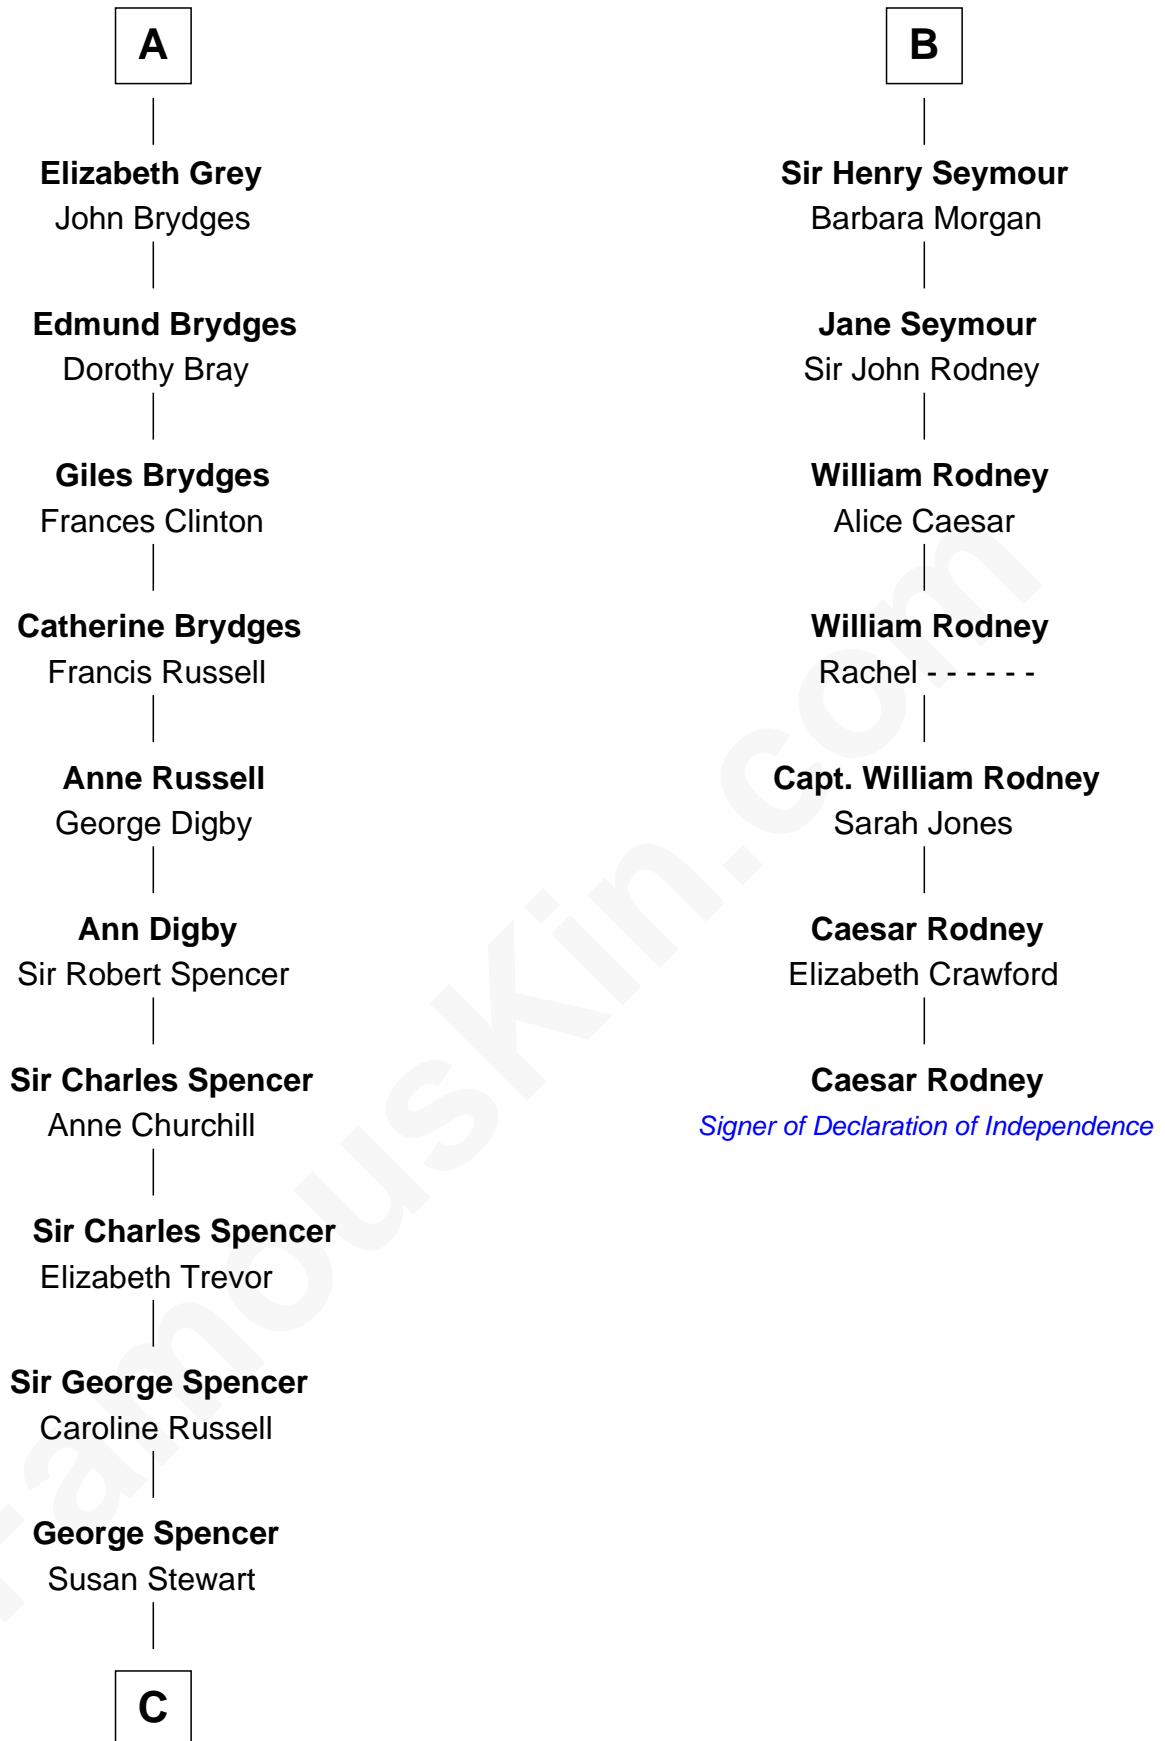

## Relationship Chart of

### Sir Winston Churchill

*Prime Minister of the United Kingdom*

13th cousin 7 times removed of

**Caesar Rodney**

*Signer of the Declaration of Independence*

**Sir John de Hastings**

Isabel de Valence

**C**

—  
**Sir George Spencer-Churchill**

Jane Stewart

—  
**Sir John Winston Spencer-Churchill**

Frances Anne Emily Vane

—  
**Randolph Henry Spencer-Churchill**

Jeanette Jerome

—  
**Sir Winston Churchill**

*Prime Minister of the United Kingdom*