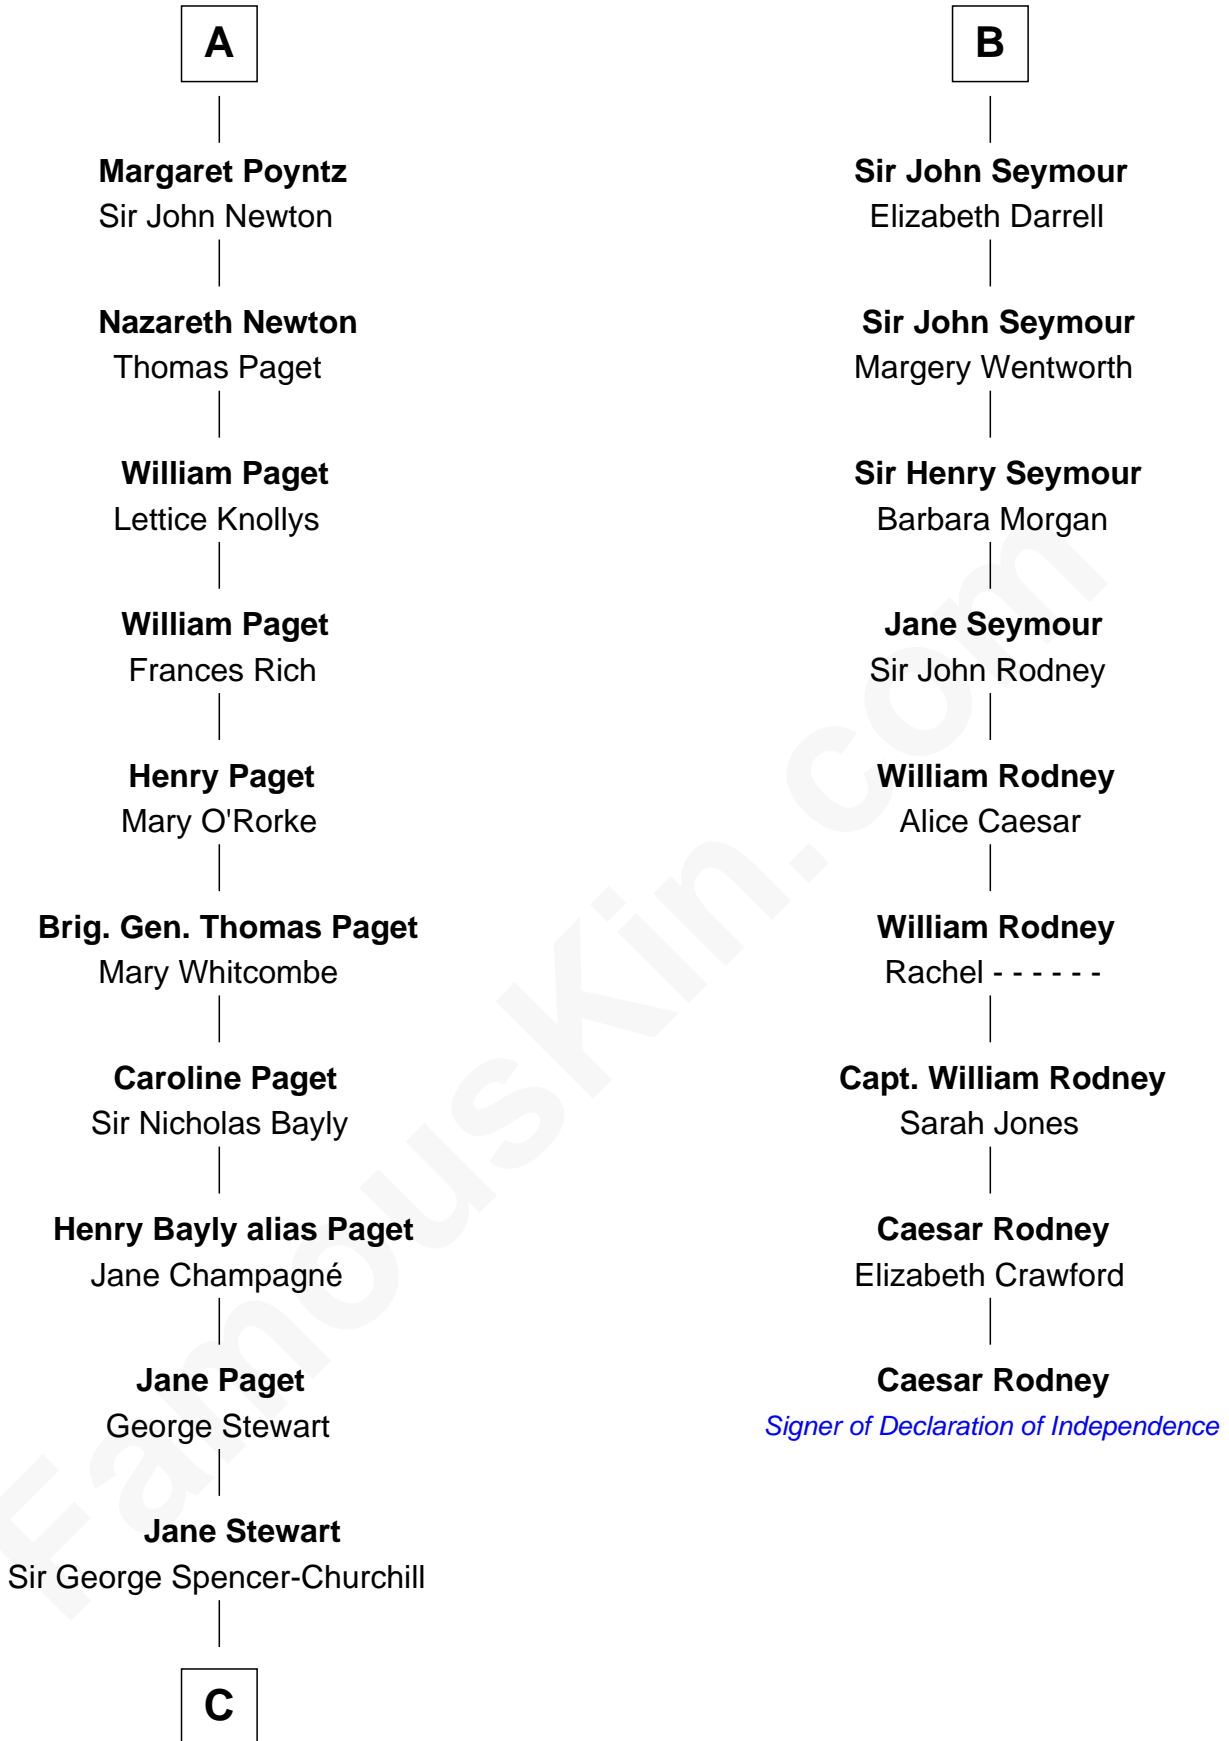

### Sir Winston Churchill

*Prime Minister of the United Kingdom*

15th cousin 4 times removed of

**Caesar Rodney**

*Signer of the Declaration of Independence*

**Sir Hugh de Courtenay**

Eleanor le Despencer

**Sir Hugh de Courtenay**

Elizabeth Hungerford

**Katherine Courtenay**

Sir William Huddesfield

**Elizabeth Huddesfield**

Sir Anthony Poyntz

**A**

**Isabel Courtenay**

John St. John

**Margaret St. John**

John de Beauchamp

**Cecily de Beauchamp**

Sir Roger de Seymour

**Sir William de Seymour**

Margaret de Brockbury

**Sir Roger Seymour**

Maud Sturmy

**Sir John Seymour**

Isabel Williams

**Sir John Seymour**

Elizabeth Coker

**B**

C

—  
**Sir John Winston Spencer-Churchill**

Frances Anne Emily Vane