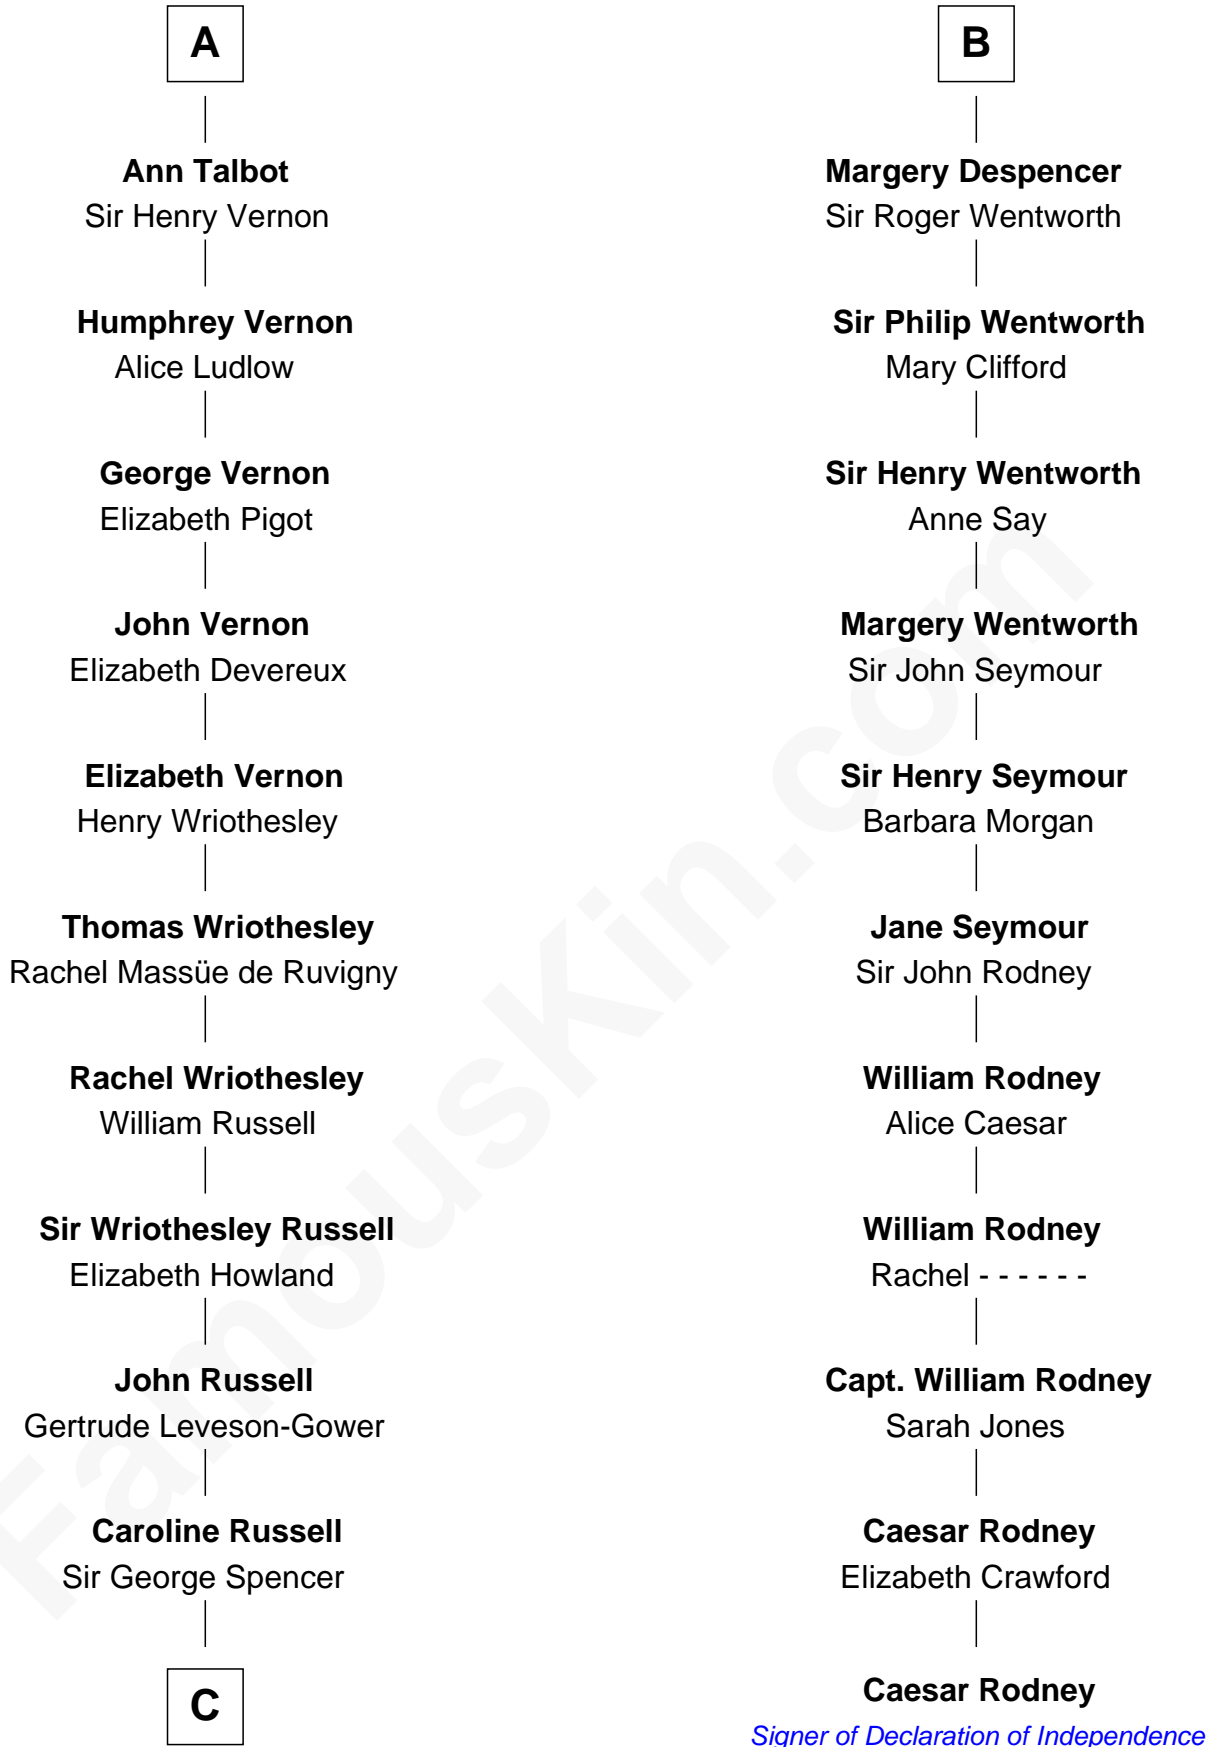

## Relationship Chart of

### Sir Winston Churchill

*Prime Minister of the United Kingdom*

17th cousin 4 times removed of

**Caesar Rodney**

*Signer of the Declaration of Independence*

**C**

George Spencer

Susan Stewart

Sir George Spencer-Churchill

Jane Stewart

Sir John Winston Spencer-Churchill

Frances Anne Emily Vane

Randolph Henry Spencer-Churchill

Jeanette Jerome

Sir Winston Churchill

*Prime Minister of the United Kingdom*