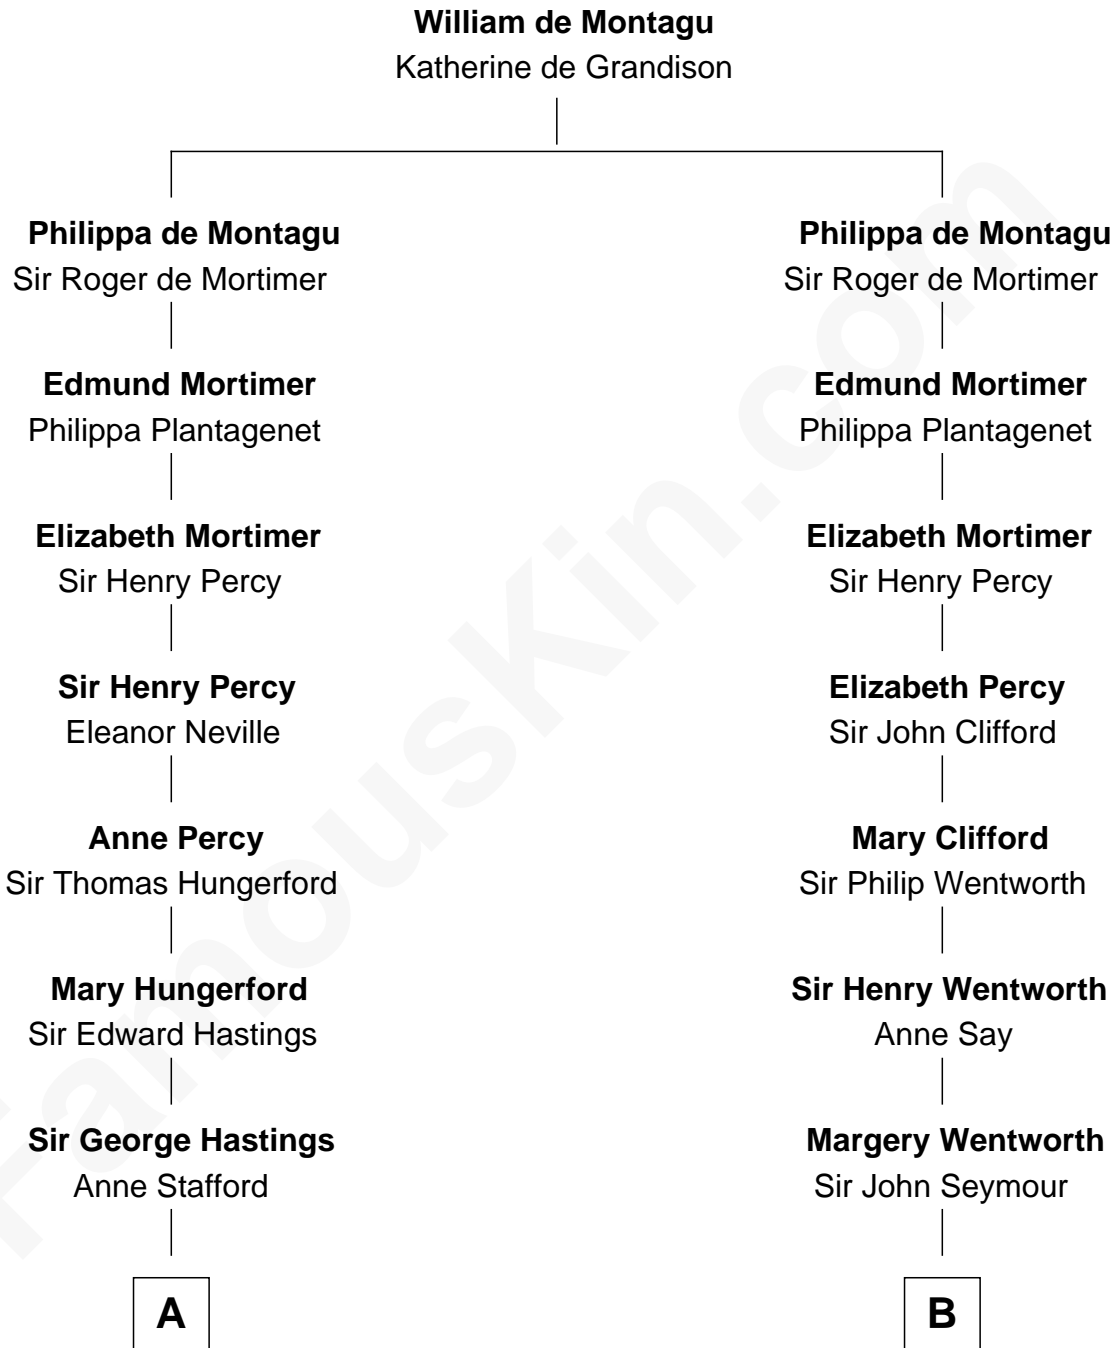

## Relationship Chart of

### Sir Winston Churchill

*Prime Minister of the United Kingdom*

13th cousin 6 times removed of

**Caesar Rodney**

*Signer of the Declaration of Independence*

**C**

—  
**Sir John Winston Spencer-Churchill**

Frances Anne Emily Vane

—  
**Randolph Henry Spencer-Churchill**

Jeanette Jerome

—  
**Sir Winston Churchill**

*Prime Minister of the United Kingdom*

FamousKin.com