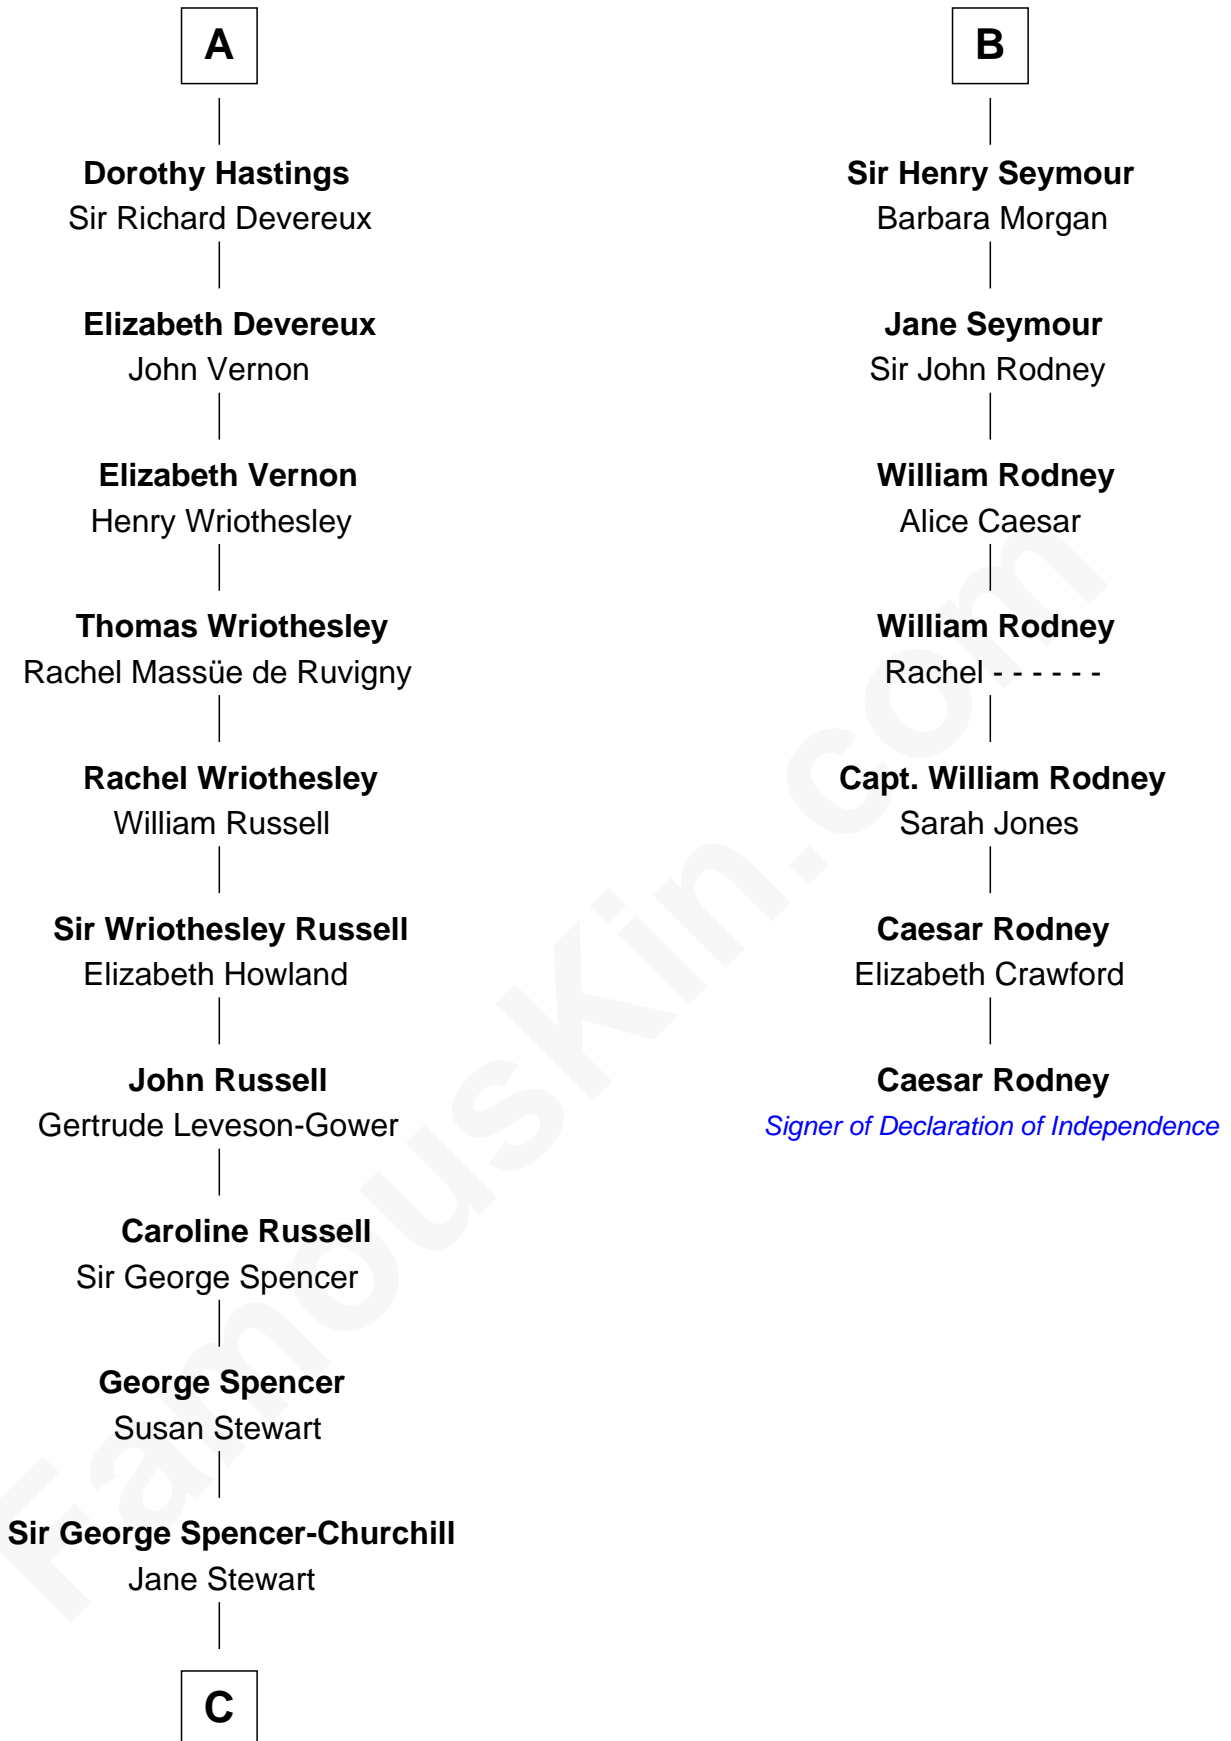

## Relationship Chart of

### Sir Winston Churchill

*Prime Minister of the United Kingdom*

13th cousin 6 times removed of

**Caesar Rodney**

*Signer of the Declaration of Independence*

**C**

—  
**Sir John Winston Spencer-Churchill**

Frances Anne Emily Vane

—  
**Randolph Henry Spencer-Churchill**

Jeanette Jerome

—  
**Sir Winston Churchill**

*Prime Minister of the United Kingdom*

FamousKin.com