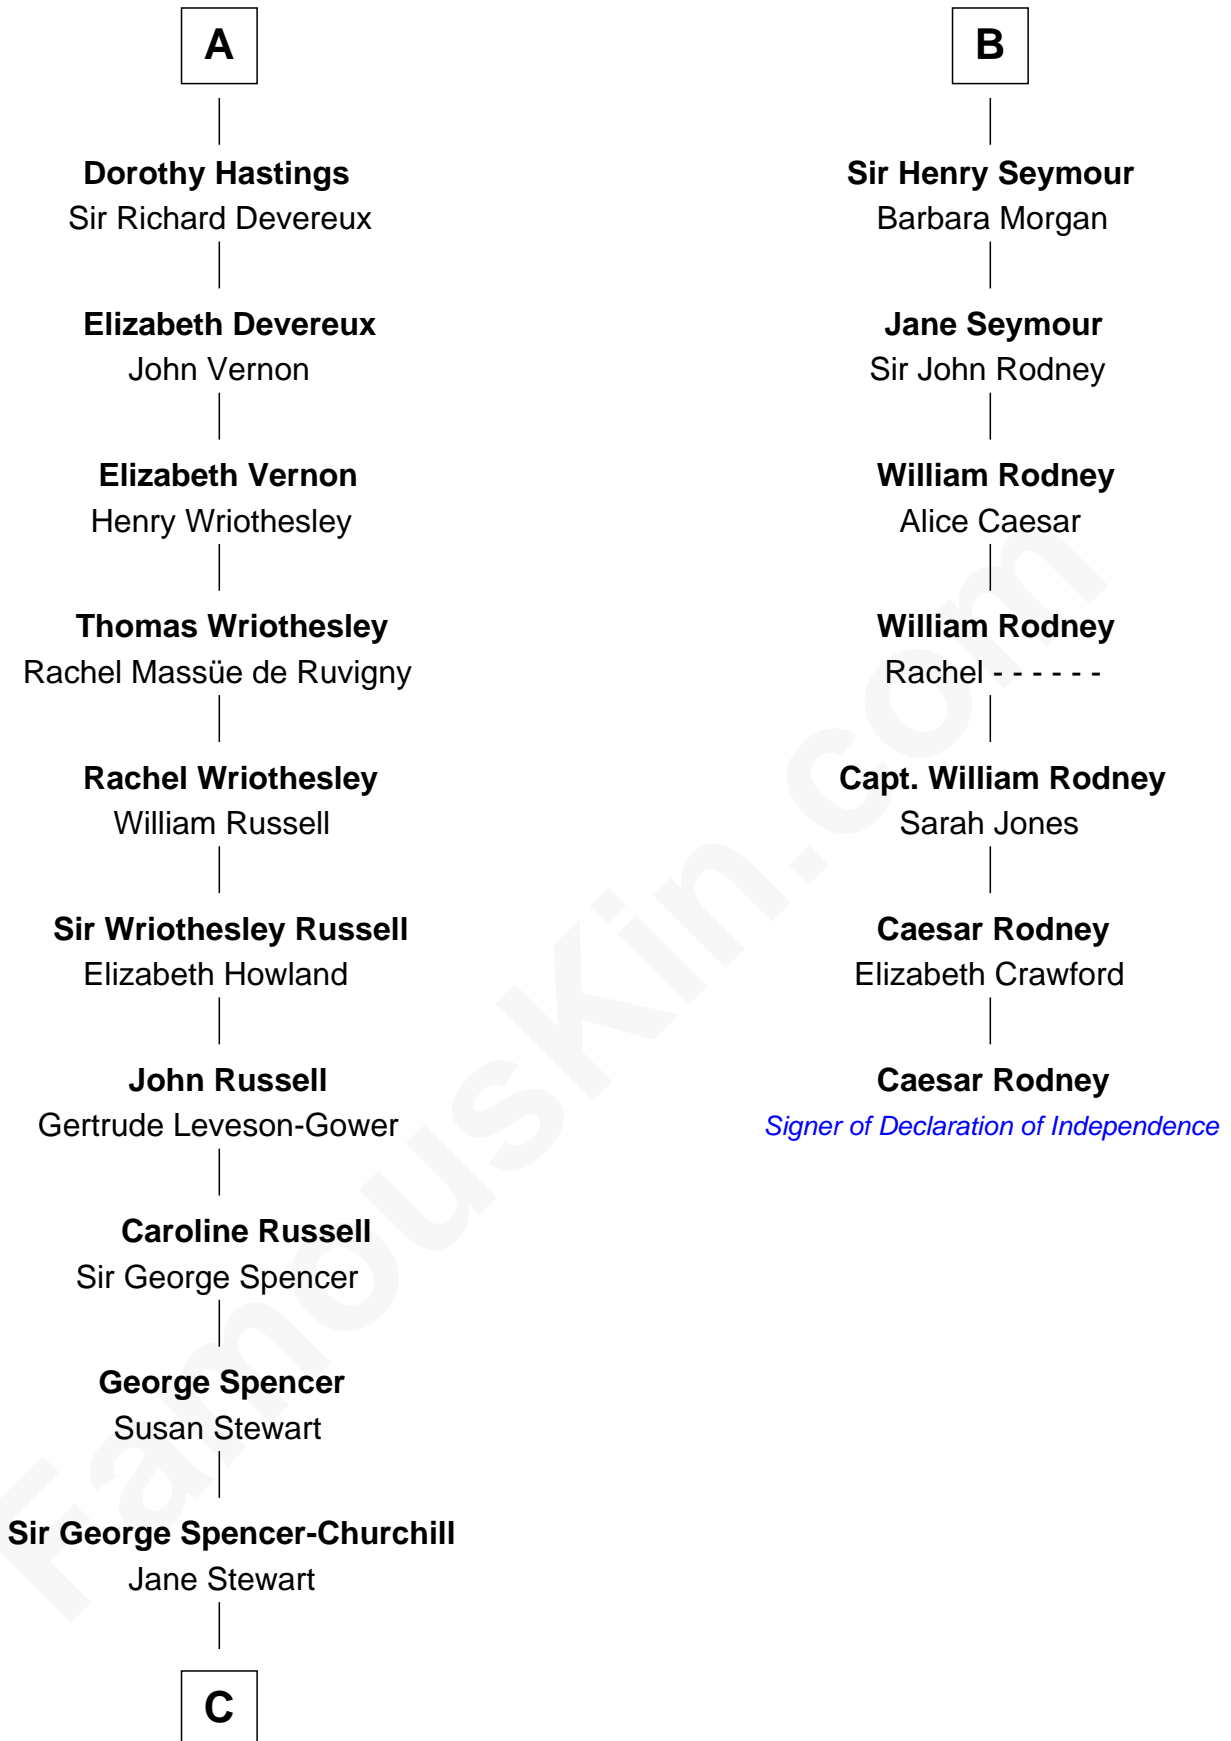

FamousKin.com

Relationship Chart of

Sir Winston Churchill

Prime Minister of the United Kingdom

13th cousin 6 times removed of

Caesar Rodney

Signer of the Declaration of Independence

C

—
Sir John Winston Spencer-Churchill

Frances Anne Emily Vane

—
Randolph Henry Spencer-Churchill

Jeanette Jerome

—
Sir Winston Churchill

Prime Minister of the United Kingdom

FamousKin.com