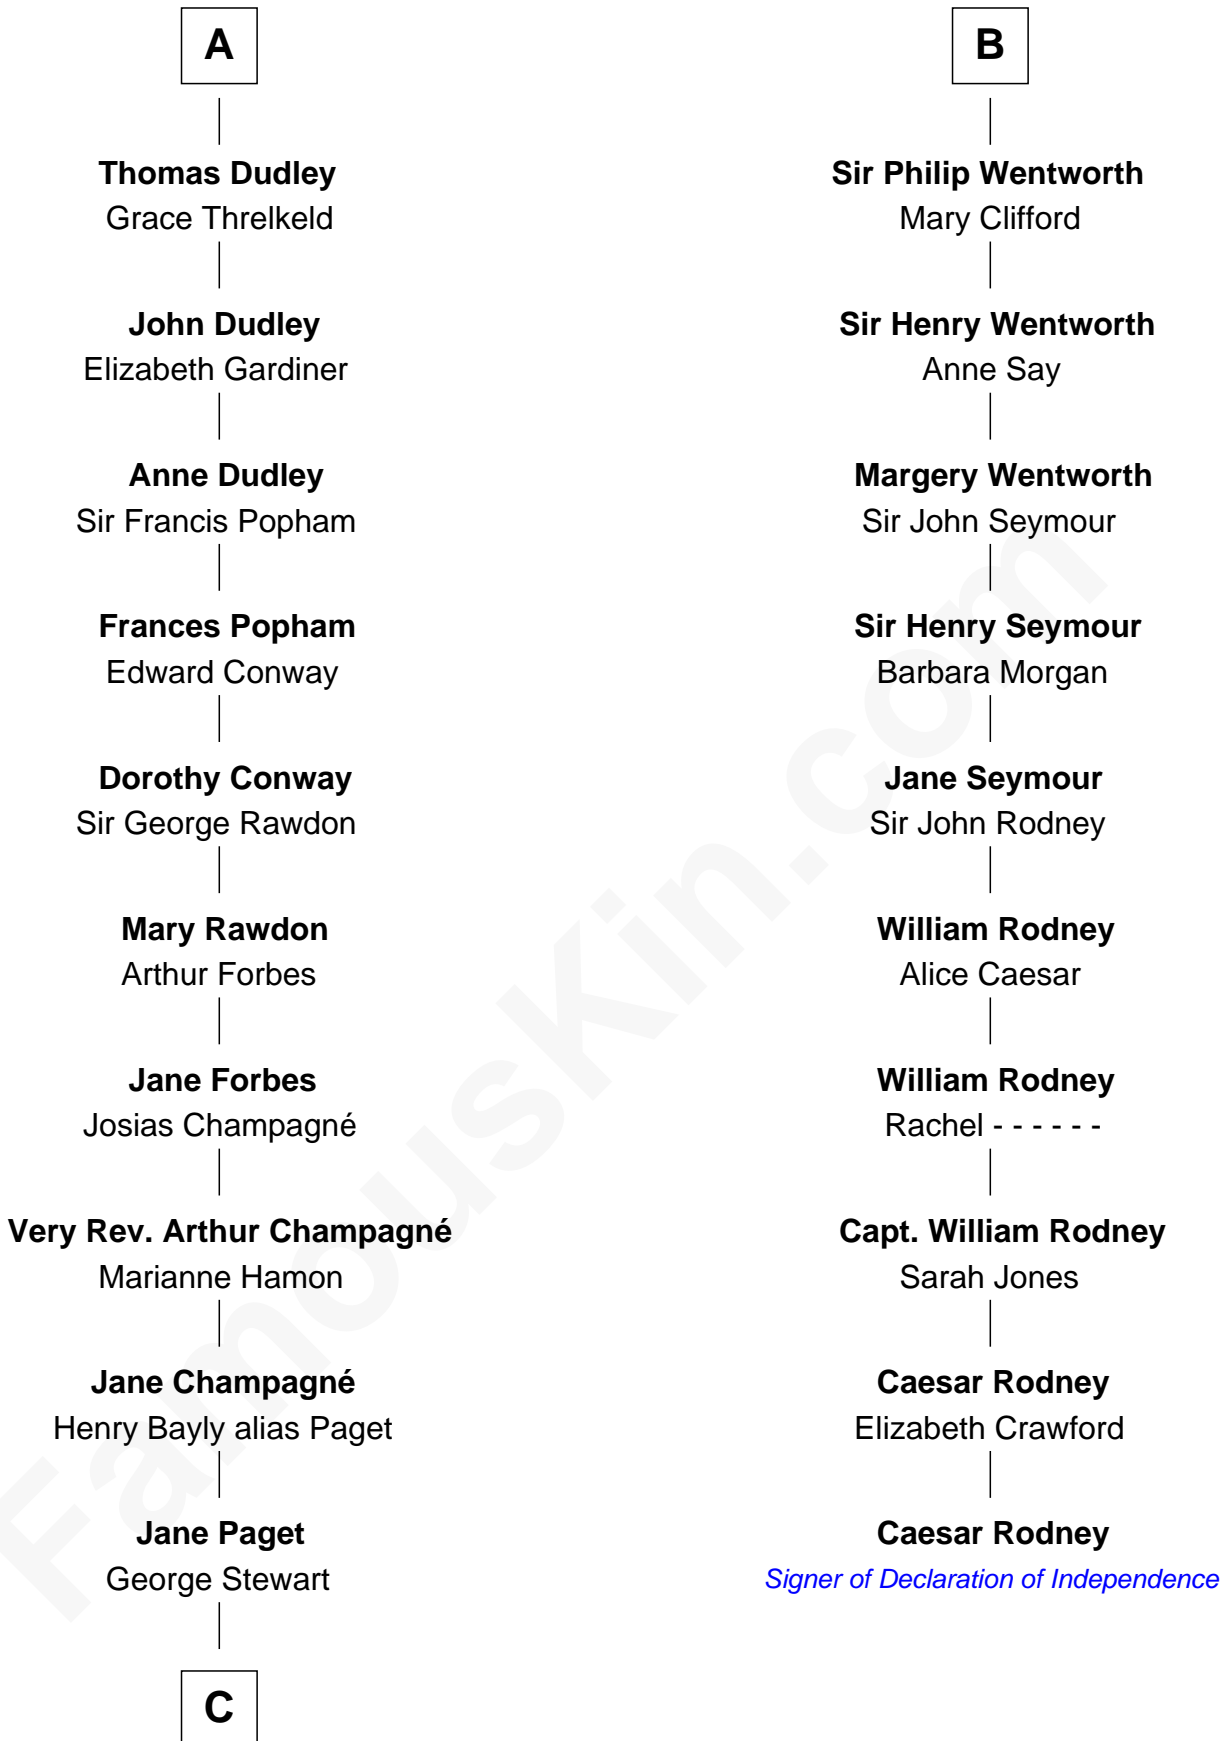

## Relationship Chart of

### Sir Winston Churchill

*Prime Minister of the United Kingdom*

**16th cousin 4 times removed of**

**Caesar Rodney**

*Signer of the Declaration of Independence*

**William de Cantilupe**

-----

**C**

—  
**Jane Stewart**

Sir George Spencer-Churchill

—  
**Sir John Winston Spencer-Churchill**

Frances Anne Emily Vane

—  
**Randolph Henry Spencer-Churchill**

Jeanette Jerome

—  
**Sir Winston Churchill**

*Prime Minister of the United Kingdom*