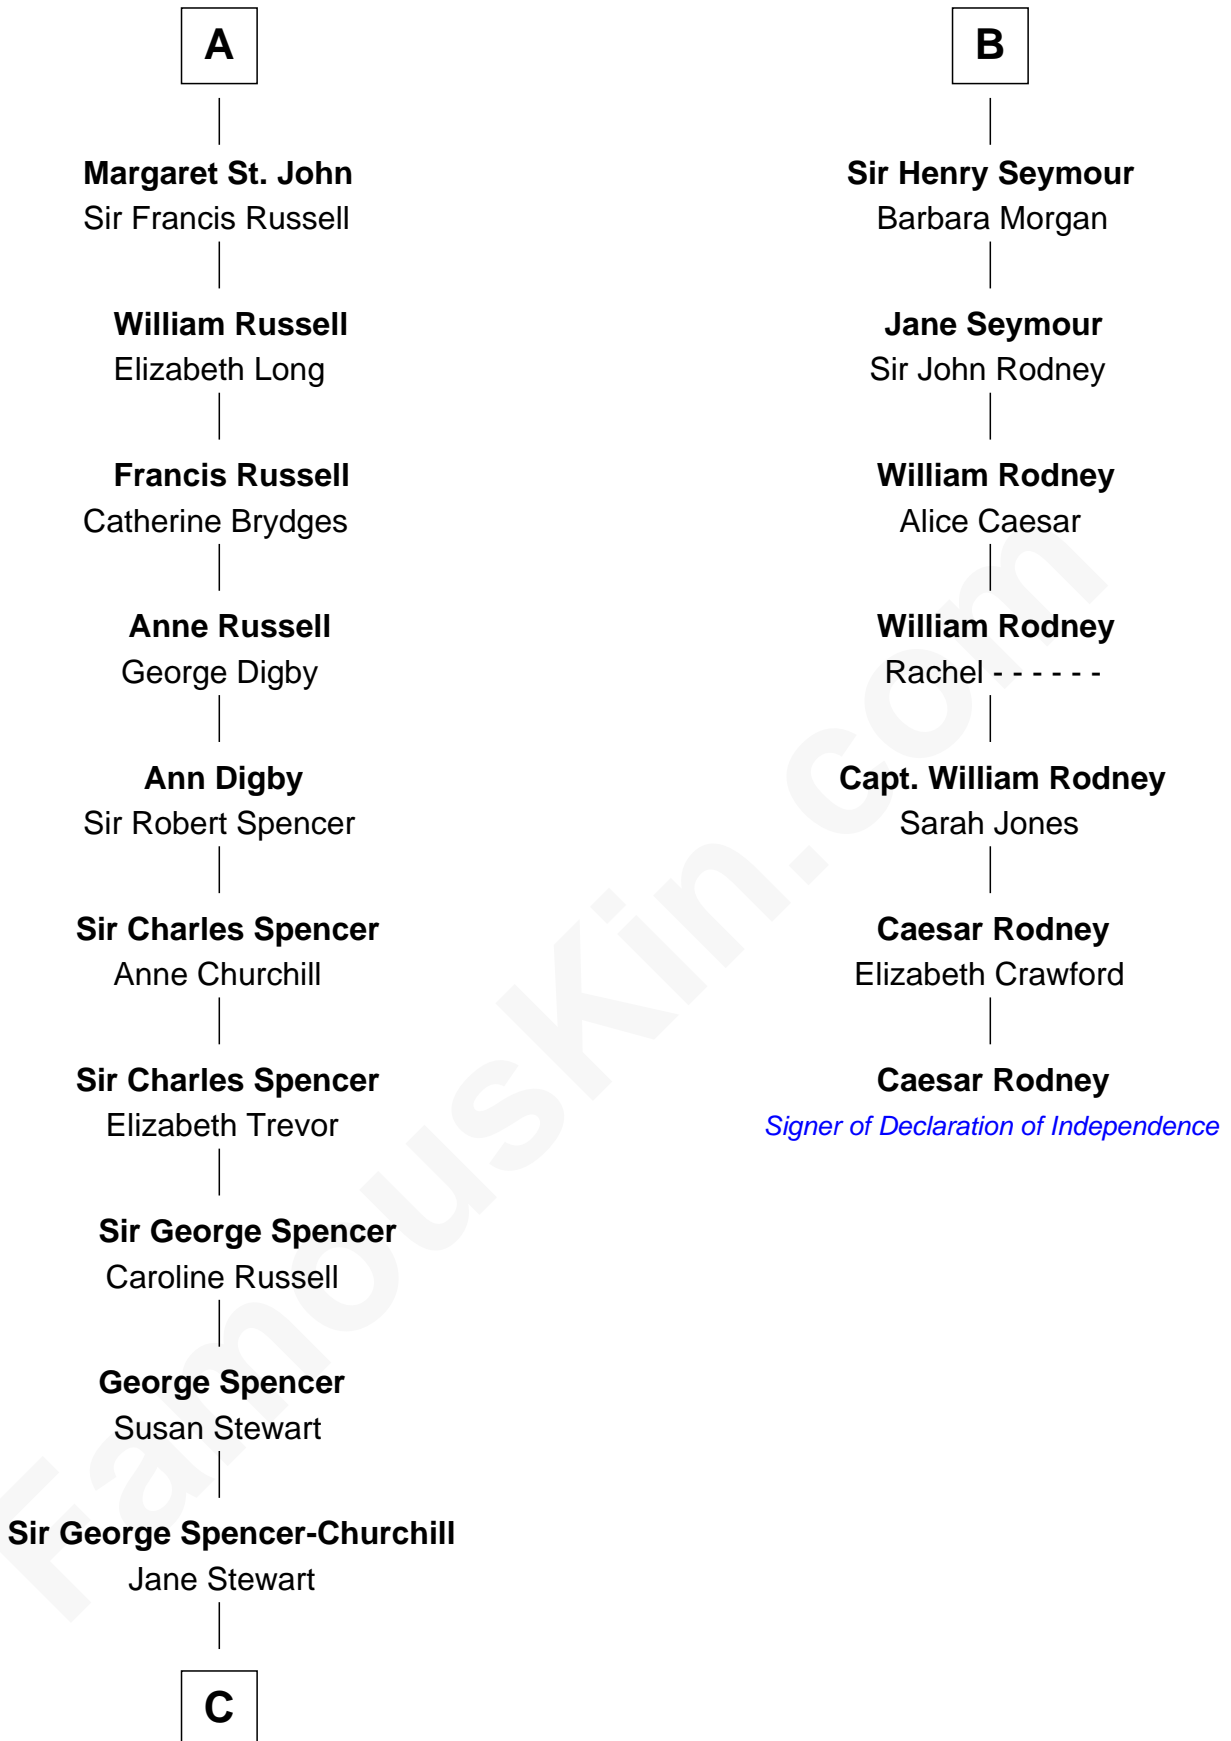

### Sir Winston Churchill

*Prime Minister of the United Kingdom*

13th cousin 6 times removed of

**Caesar Rodney**

*Signer of the Declaration of Independence*

**Sir Philip le Despencer**

Margaret de Goushill

**Henry Wentworth**

Elizabeth Howard

**Margery Wentworth**

Sir William Waldegrave

**Margaret Waldegrave**

Sir John St. John

**A**

**Sir Philip le Despencer**

Joan de Cobham

**Sir Philip le Despencer**

Elizabeth - - - - -

**Sir Philip le Despencer**

Elizabeth de Tibetot

**Margery Despencer**

Sir Roger Wentworth

**Sir Philip Wentworth**

Mary Clifford

**Sir Henry Wentworth**

Anne Say

**Margery Wentworth**

Sir John Seymour

**B**

C

—  
**Sir John Winston Spencer-Churchill**