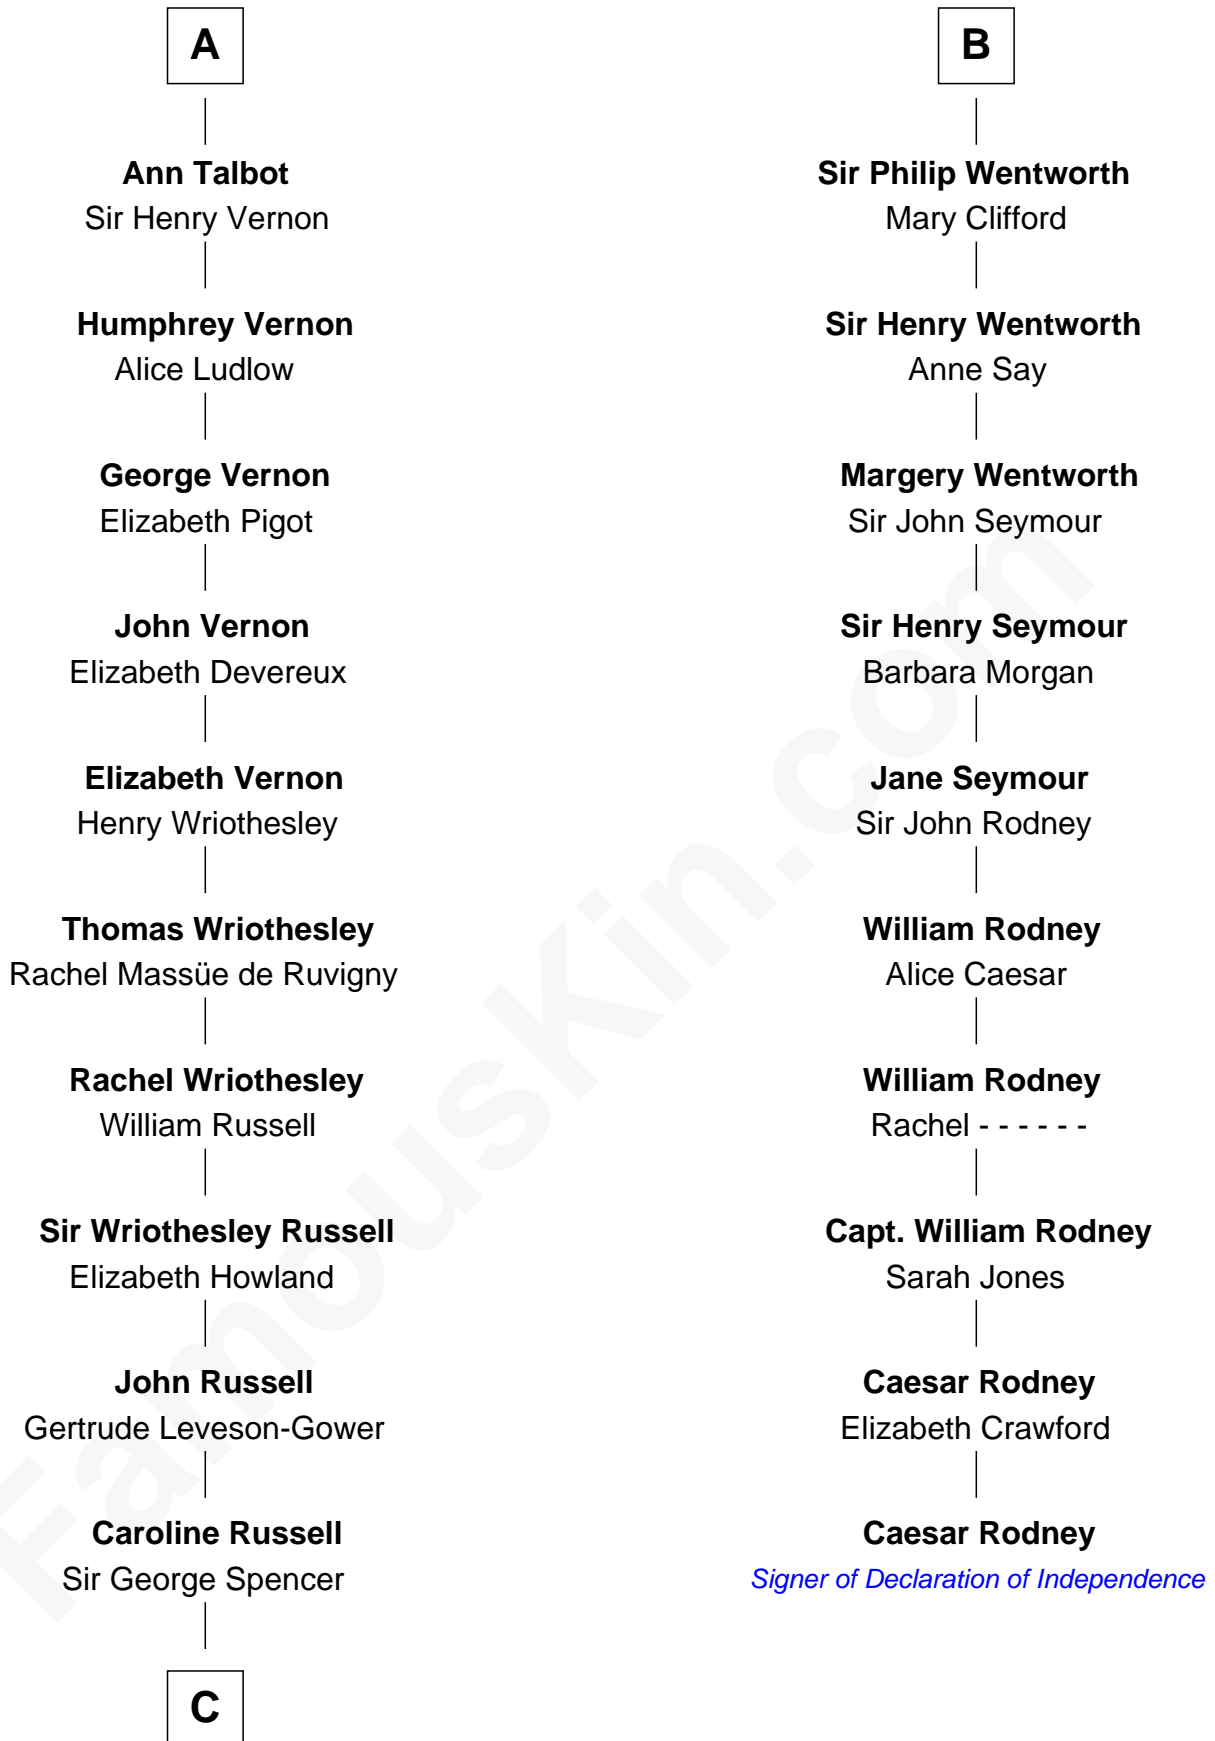

## Relationship Chart of Sir Winston Churchill

*Prime Minister of the United Kingdom*

16th cousin 5 times removed of

**Caesar Rodney**

*Signer of the Declaration of Independence*

**C**

George Spencer

Susan Stewart

Sir George Spencer-Churchill

Jane Stewart

Sir John Winston Spencer-Churchill

Frances Anne Emily Vane

Randolph Henry Spencer-Churchill

Jeanette Jerome

Sir Winston Churchill

*Prime Minister of the United Kingdom*