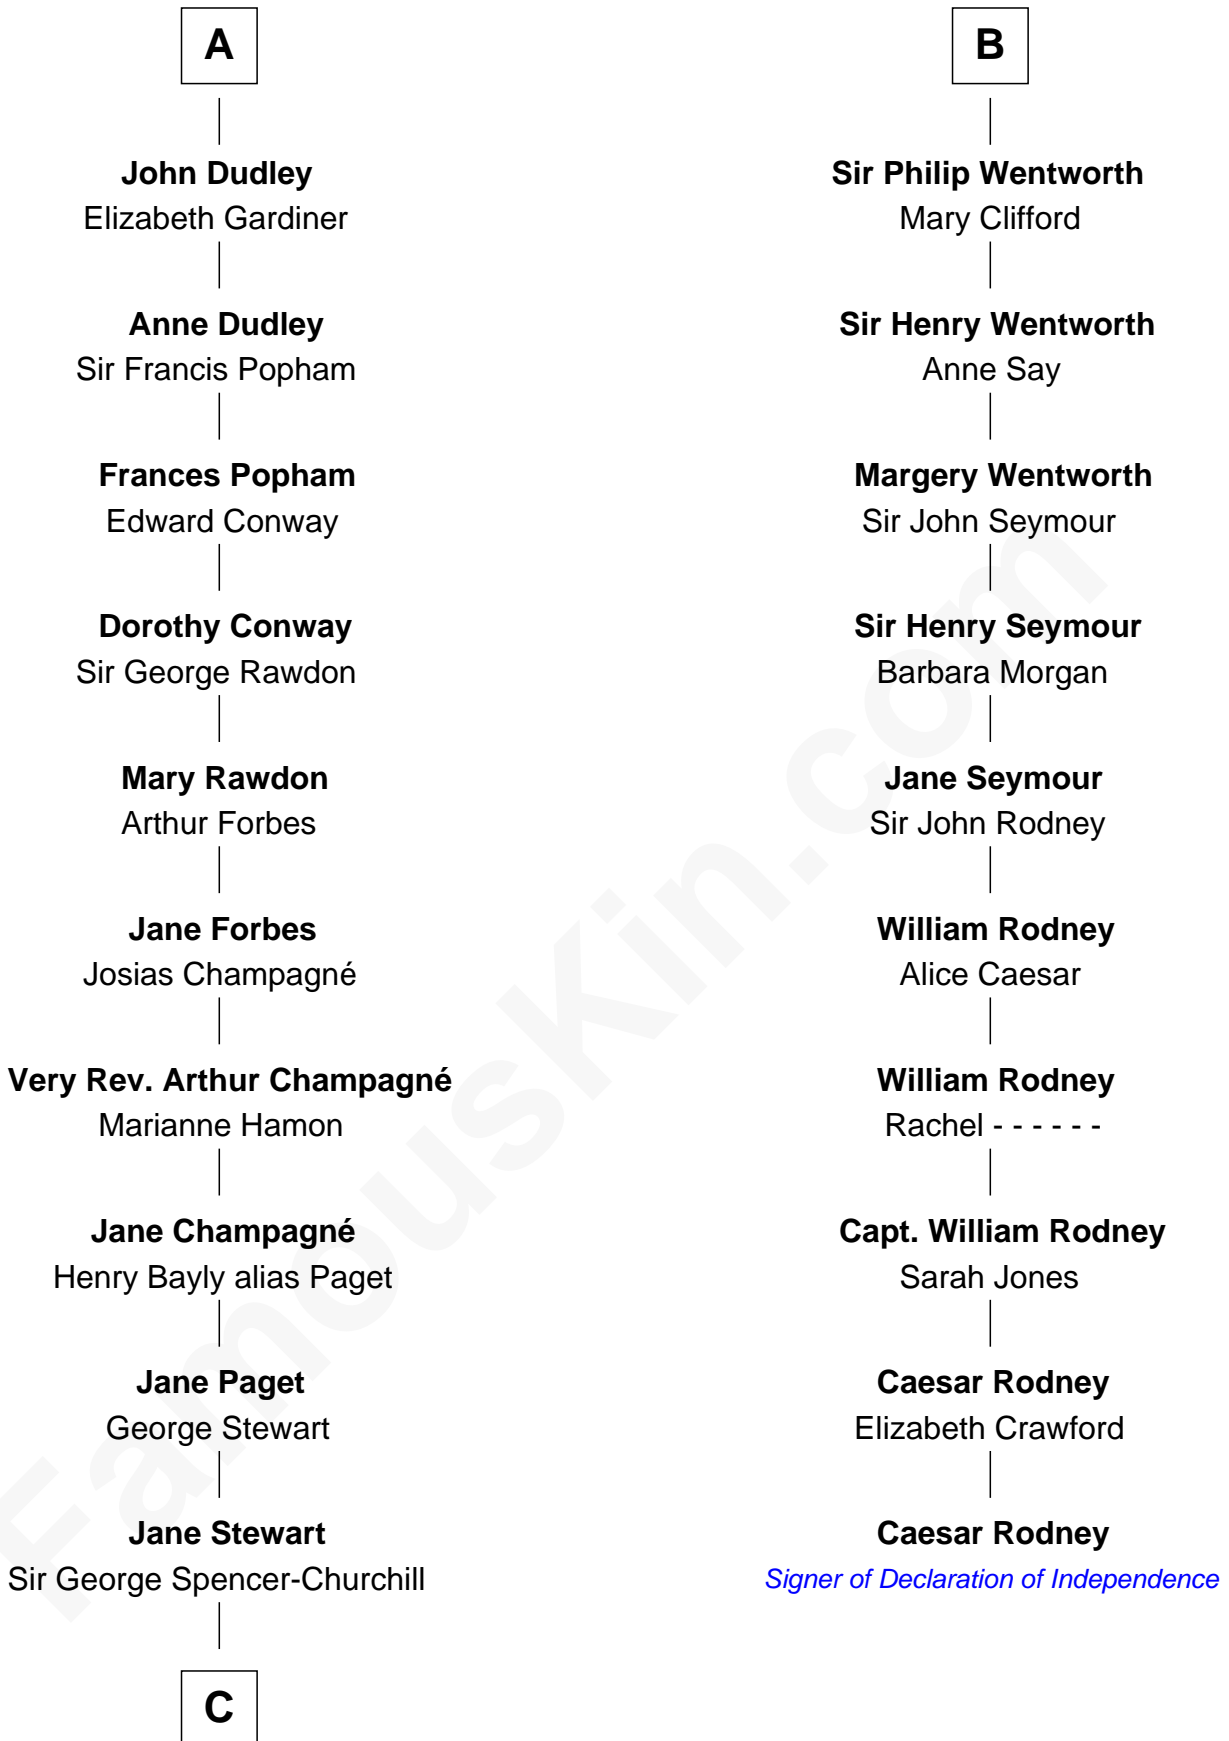

FamousKin.com

Relationship Chart of

Sir Winston Churchill

Prime Minister of the United Kingdom

16th cousin 3 times removed of

Caesar Rodney

Signer of the Declaration of Independence

Sir William de Ferrers

Thomas de Berkeley
Katherine de Clyvedon

John Deincourt

Sir John Berkeley
Elizabeth Betteshorne

Sir William Deincourt
Milicent la Zouche

Elizabeth Berkeley
Sir John Sutton

Margaret Deincourt
Sir Robert de Tibetot

Sir Edmund Sutton
Matilda Clifford

Elizabeth de Tibetot
Sir Philip le Despencer

Thomas Dudley
Grace Threlkeld

Margery Despencer
Sir Roger Wentworth

A

B

C

—
Sir John Winston Spencer-Churchill

Frances Anne Emily Vane

—
Randolph Henry Spencer-Churchill

Jeanette Jerome

—
Sir Winston Churchill

Prime Minister of the United Kingdom

FamousKin.com