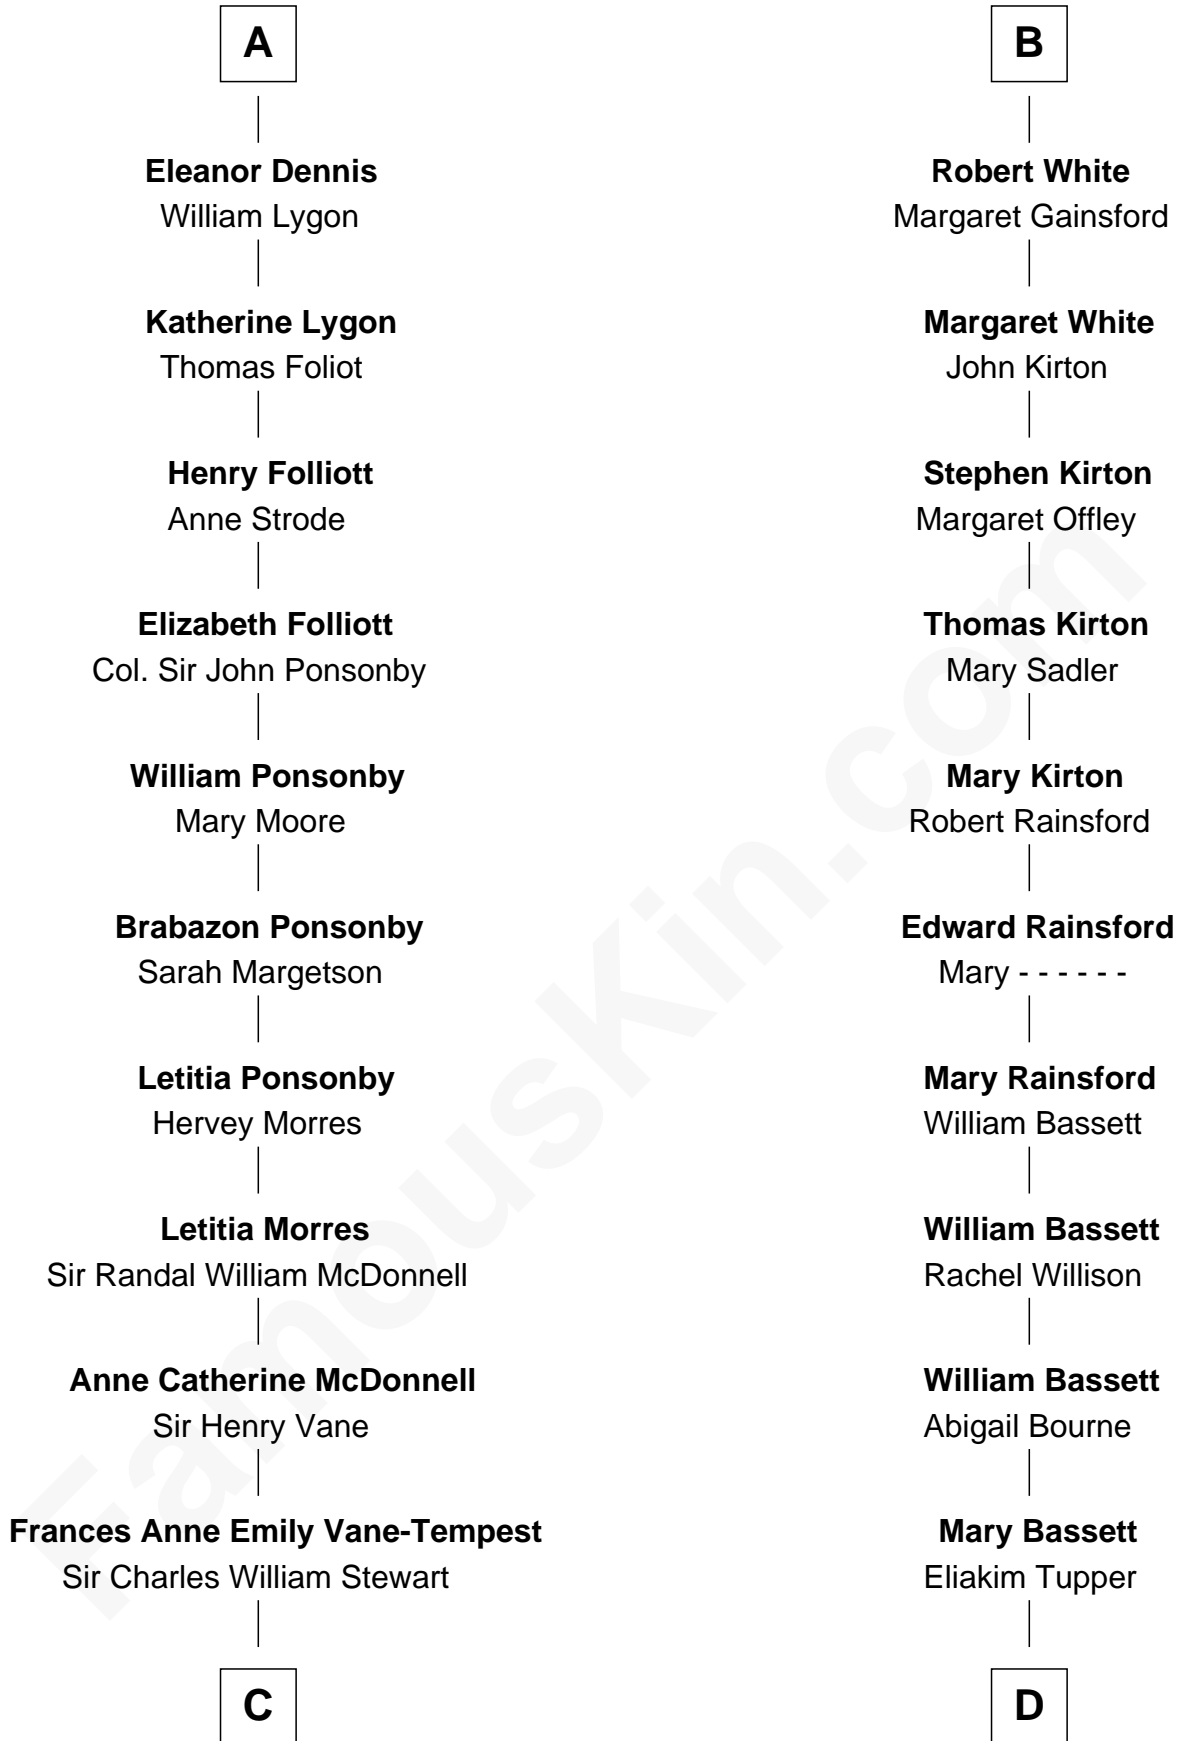

FamousKin.com

Relationship Chart of

Sir Winston Churchill

Prime Minister of the United Kingdom

19th cousin of

Sir Charles Tupper

6th Prime Minister of Canada

Edmund Plantagenet

Blanche of Artois

C

Frances Anne Emily Vane
Sir John Winston Spencer-Churchill

Randolph Henry Spencer-Churchill
Jeanette Jerome

Sir Winston Churchill
Prime Minister of the United Kingdom

D

Charles Tupper
Elizabeth West