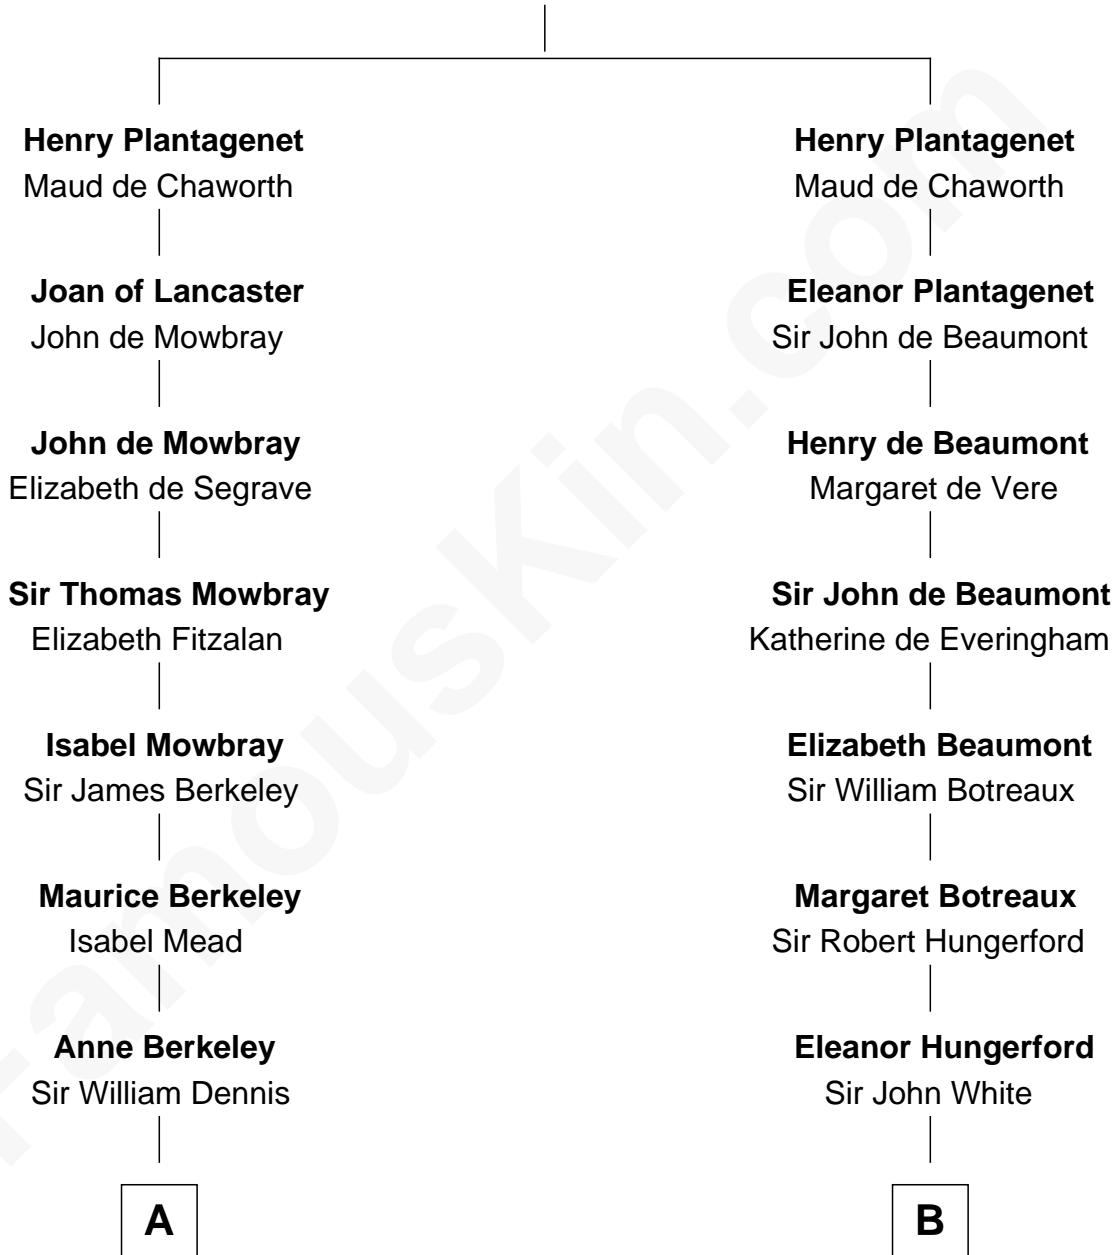

FamousKin.com

Relationship Chart of

Sir Winston Churchill

Prime Minister of the United Kingdom

19th cousin of

Sir Charles Tupper

6th Prime Minister of Canada

Edmund Plantagenet

Blanche of Artois

C

Frances Anne Emily Vane
Sir John Winston Spencer-Churchill

Randolph Henry Spencer-Churchill
Jeanette Jerome

Sir Winston Churchill
Prime Minister of the United Kingdom

D

Charles Tupper
Elizabeth West