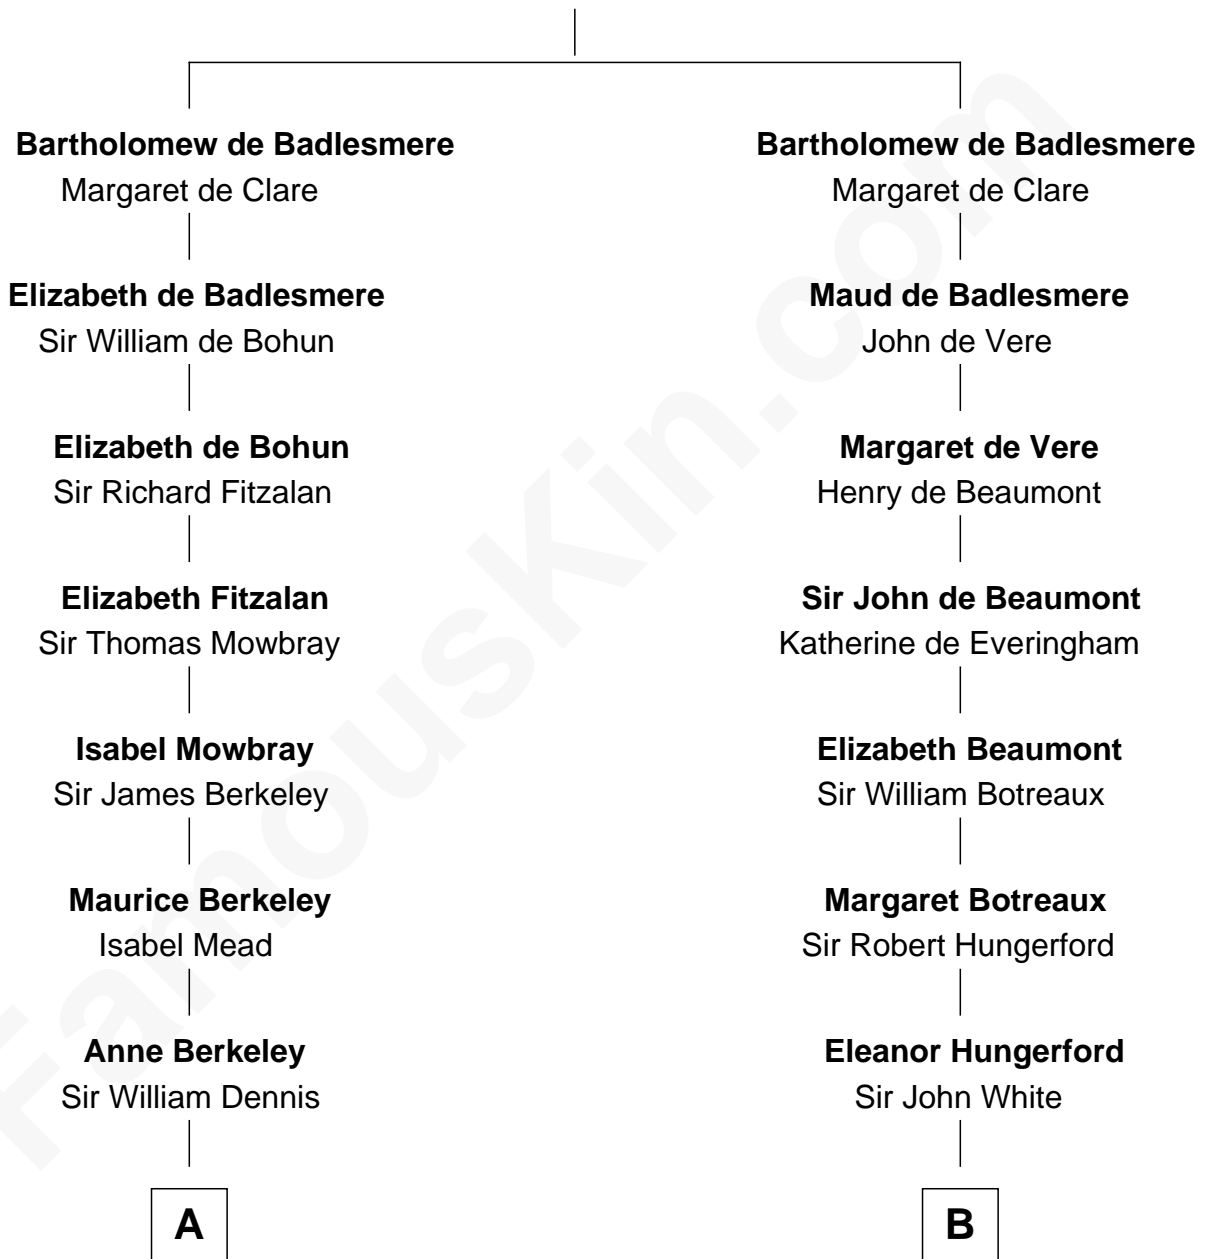

## Relationship Chart of

**Sir Winston Churchill**

*Prime Minister of the United Kingdom*

19th cousin of

**Sir Charles Tupper**

*6th Prime Minister of Canada*

**Gunselm de Badlesmere**

**C**

**Frances Anne Emily Vane**  
Sir John Winston Spencer-Churchill

**Randolph Henry Spencer-Churchill**  
Jeanette Jerome

**Sir Winston Churchill**  
*Prime Minister of the United Kingdom*

**D**

**Charles Tupper**  
Elizabeth West

**Rev. Charles Tupper**  
Miriam Lockhart

**Sir Charles Tupper**  
*6th Prime Minister of Canada*

FamousKin.com