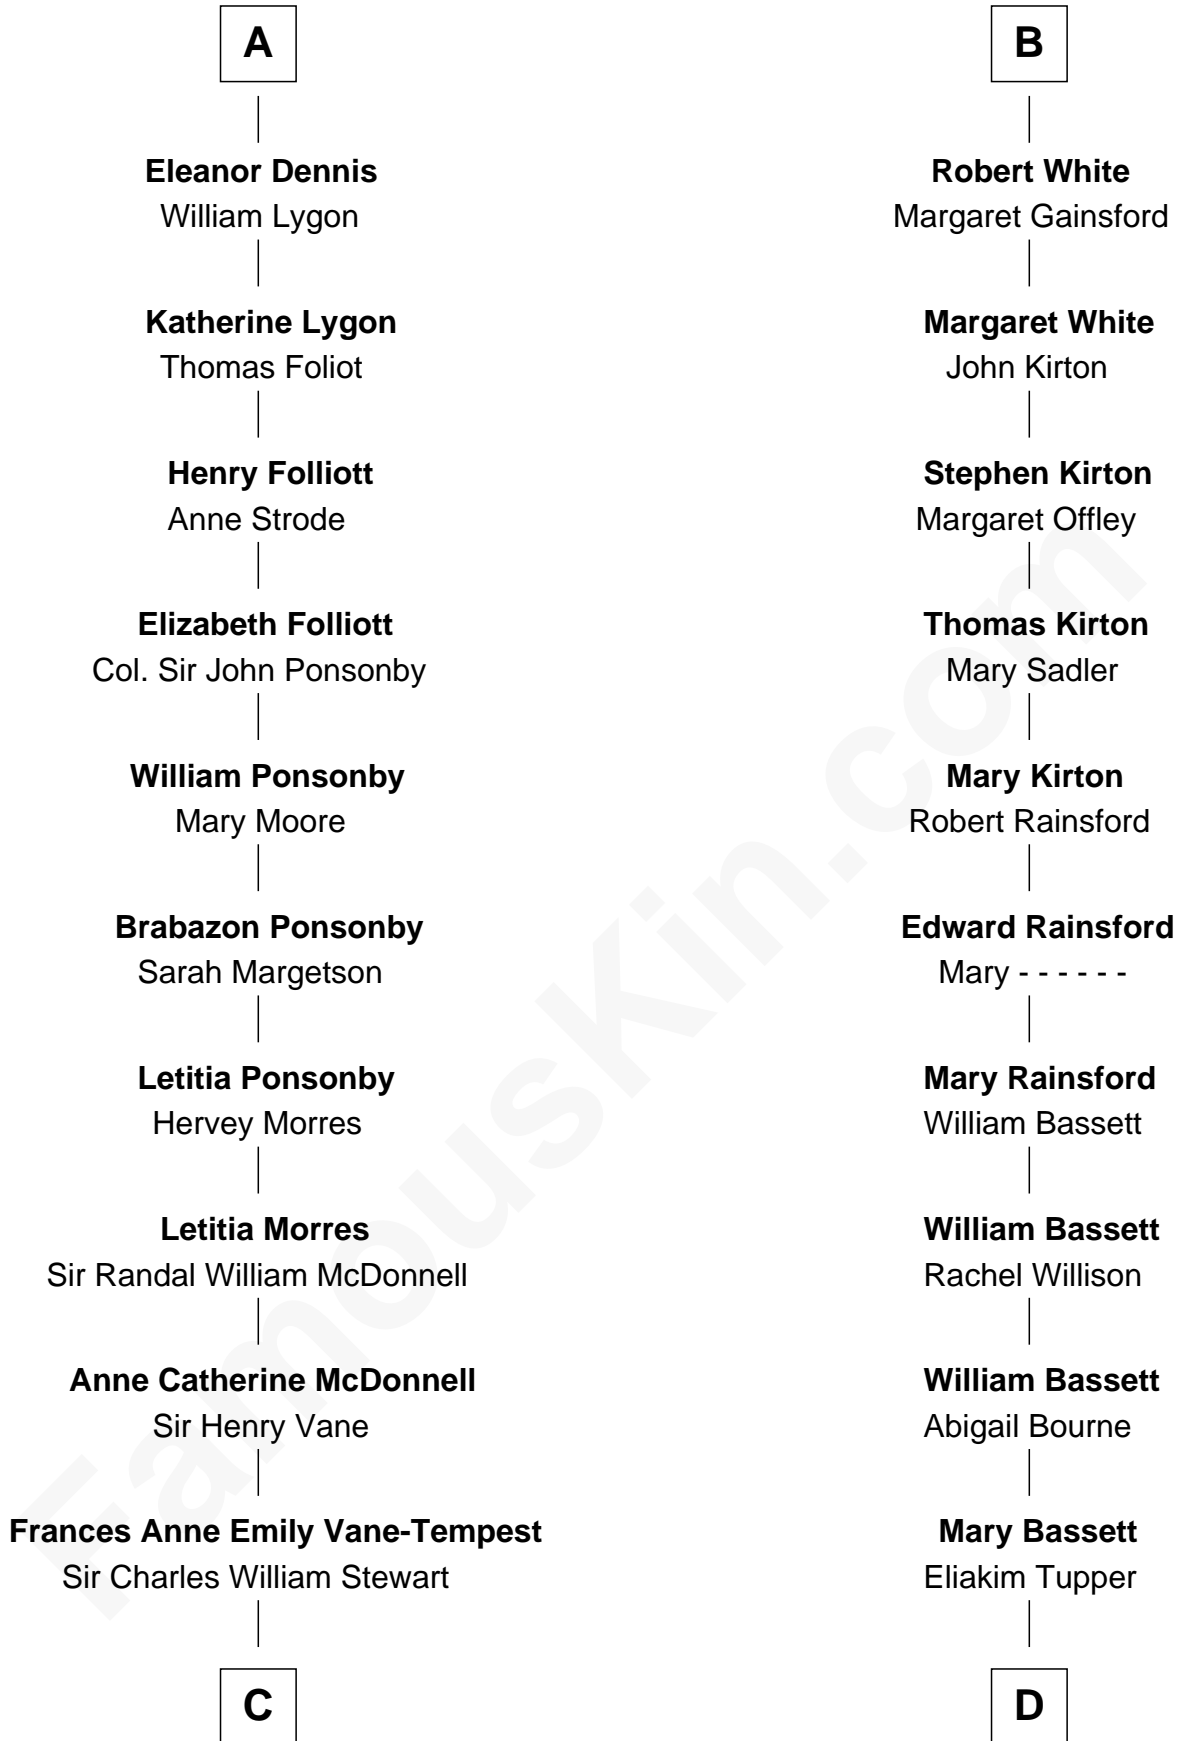

## Relationship Chart of

**Sir Winston Churchill**

*Prime Minister of the United Kingdom*

19th cousin of

**Sir Charles Tupper**

*6th Prime Minister of Canada*

**Gunselm de Badlesmere**

**C**

**Frances Anne Emily Vane**  
Sir John Winston Spencer-Churchill

**Randolph Henry Spencer-Churchill**  
Jeanette Jerome

**Sir Winston Churchill**  
*Prime Minister of the United Kingdom*

**D**

**Charles Tupper**  
Elizabeth West