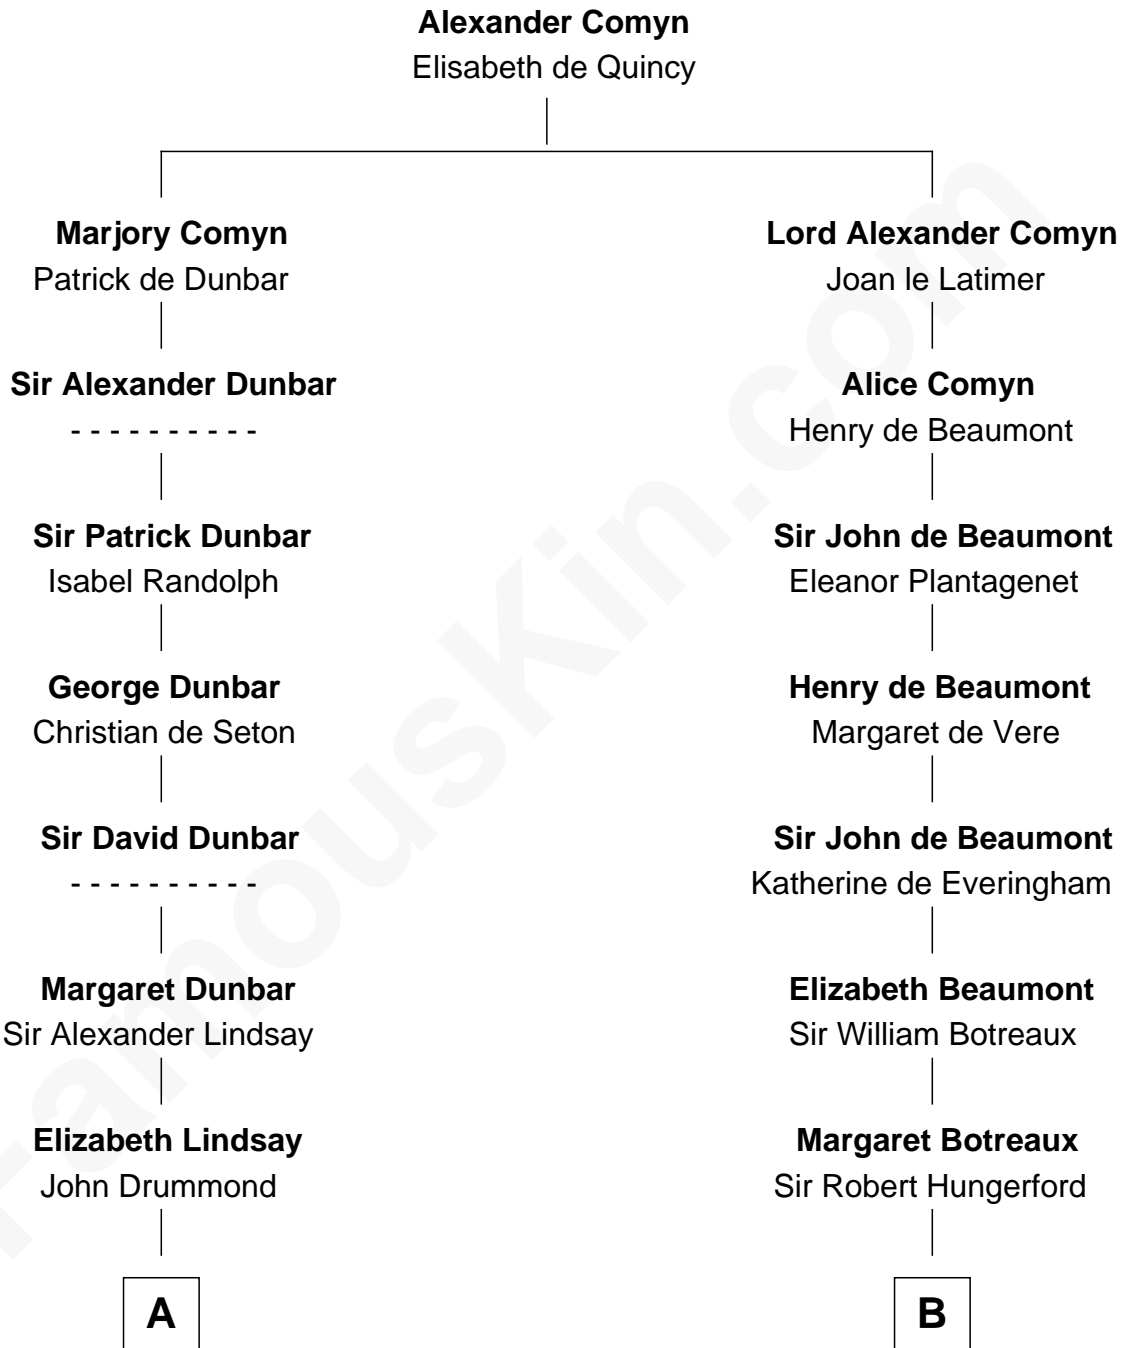

FamousKin.com

Relationship Chart of

Sir Winston Churchill

Prime Minister of the United Kingdom

20th cousin 1 time removed of

Sir Charles Tupper

6th Prime Minister of Canada

C

Susan Stewart
George Spencer

Sir George Spencer-Churchill
Jane Stewart

Sir John Winston Spencer-Churchill
Frances Anne Emily Vane

Randolph Henry Spencer-Churchill
Jeanette Jerome

Sir Winston Churchill
Prime Minister of the United Kingdom

D

Mary Bassett
Eliakim Tupper

Charles Tupper
Elizabeth West

Rev. Charles Tupper
Miriam Lockhart

Sir Charles Tupper
6th Prime Minister of Canada

FamousKin.com