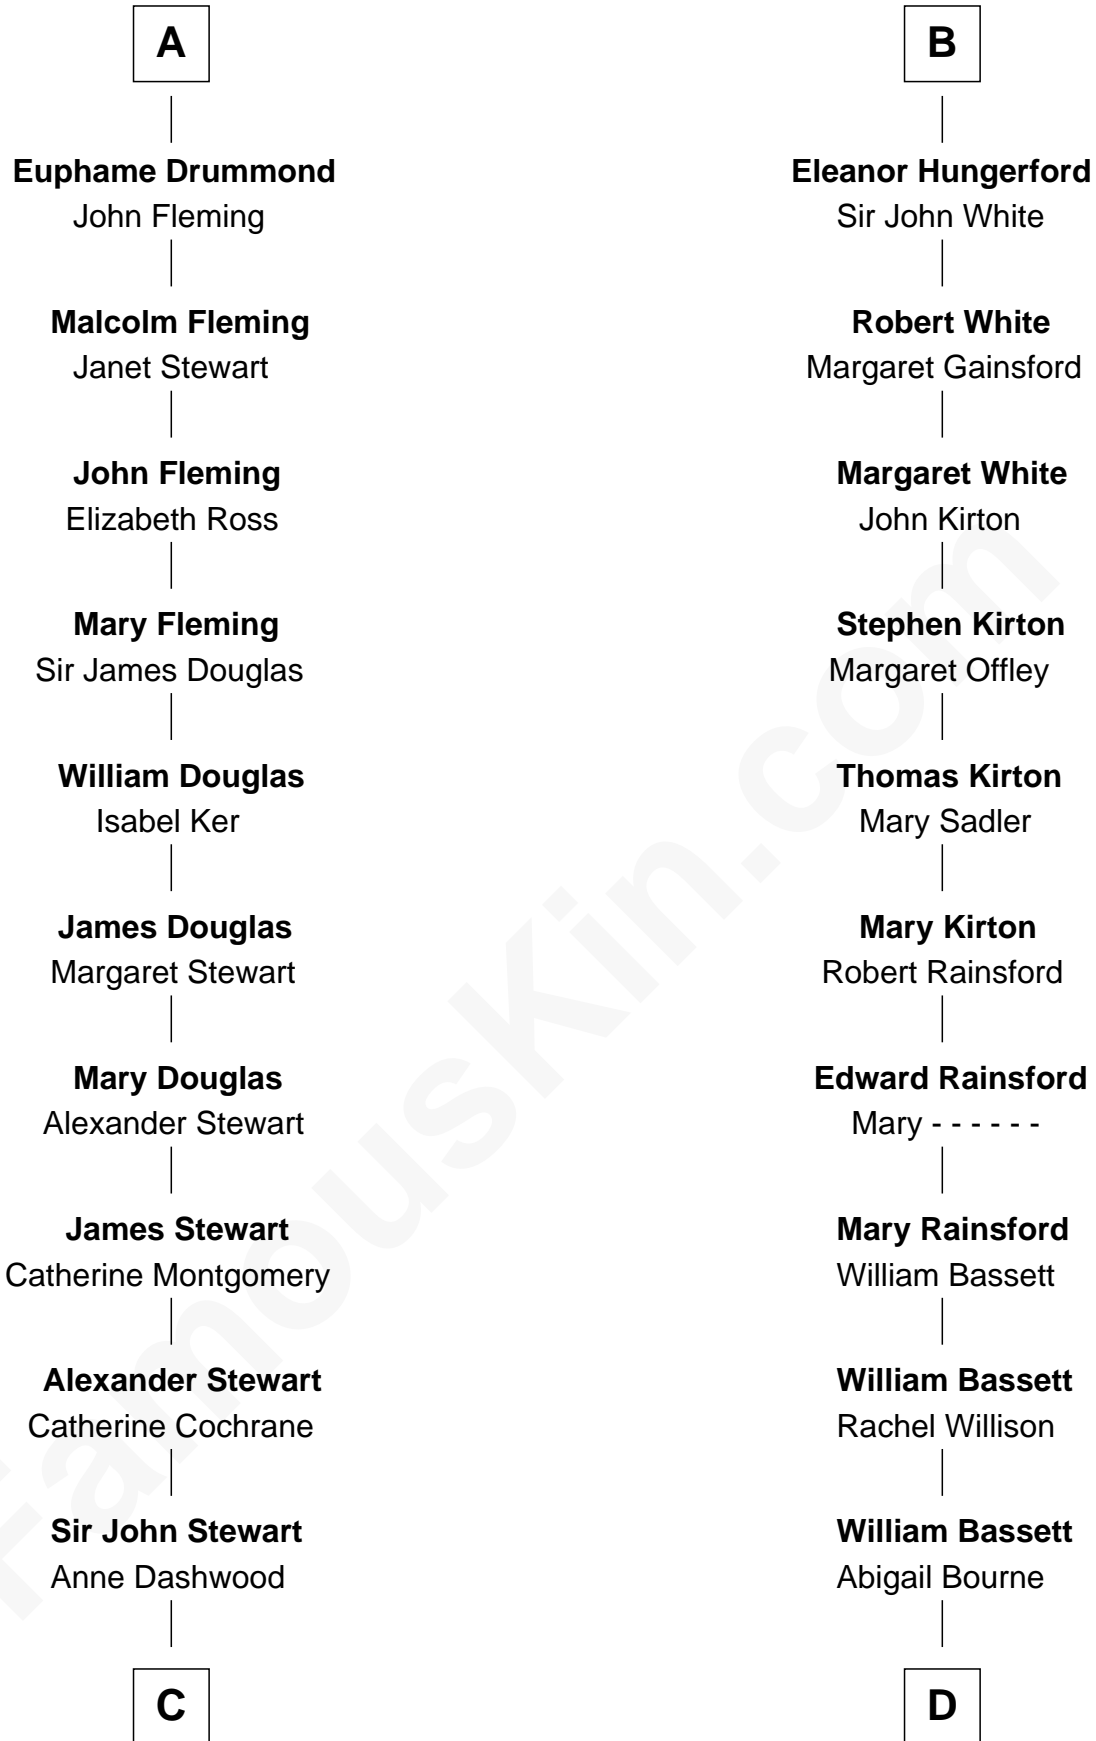

FamousKin.com

Relationship Chart of

Sir Winston Churchill

Prime Minister of the United Kingdom

20th cousin 1 time removed of

Sir Charles Tupper

6th Prime Minister of Canada

C

Susan Stewart
George Spencer

Sir George Spencer-Churchill
Jane Stewart

Sir John Winston Spencer-Churchill
Frances Anne Emily Vane

Randolph Henry Spencer-Churchill
Jeanette Jerome

Sir Winston Churchill
Prime Minister of the United Kingdom

D

Mary Bassett
Eliakim Tupper

Charles Tupper
Elizabeth West

Rev. Charles Tupper
Miriam Lockhart

Sir Charles Tupper
6th Prime Minister of Canada

FamousKin.com