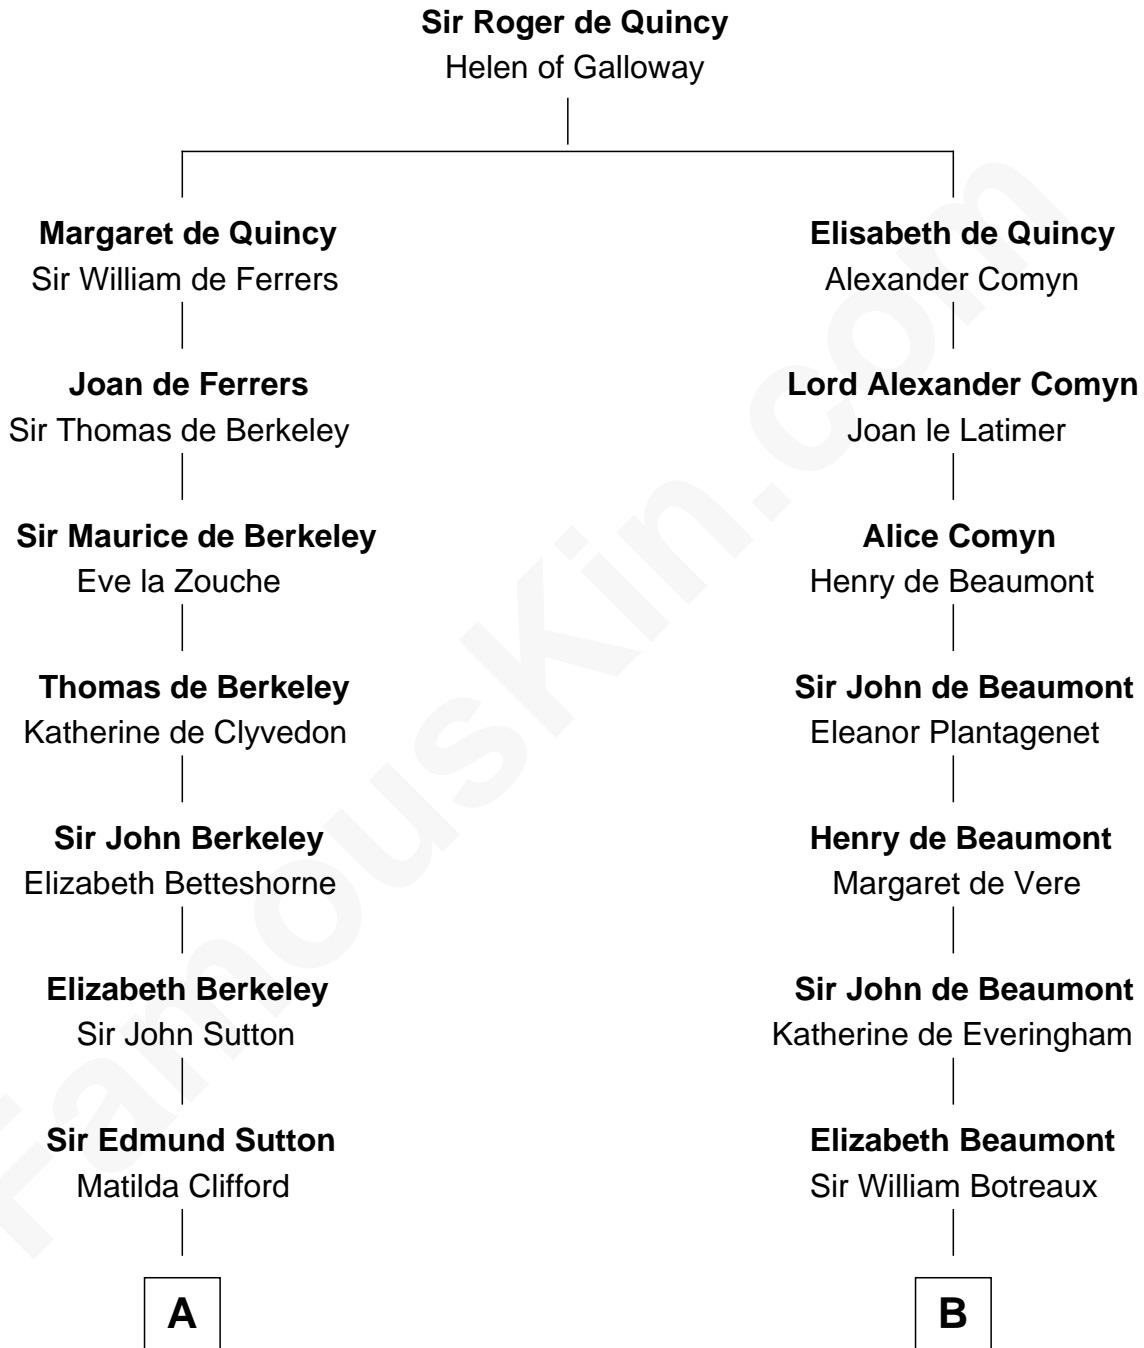

FamousKin.com

Relationship Chart of

Sir Winston Churchill

Prime Minister of the United Kingdom

20th cousin 1 time removed of

Sir Charles Tupper

6th Prime Minister of Canada

C

Jane Stewart
Sir George Spencer-Churchill

Sir John Winston Spencer-Churchill
Frances Anne Emily Vane

Randolph Henry Spencer-Churchill
Jeanette Jerome

Sir Winston Churchill
Prime Minister of the United Kingdom

D

William Bassett
Abigail Bourne

Mary Bassett
Eliakim Tupper

Charles Tupper
Elizabeth West

Rev. Charles Tupper
Miriam Lockhart

Sir Charles Tupper
6th Prime Minister of Canada

FamousKin.com