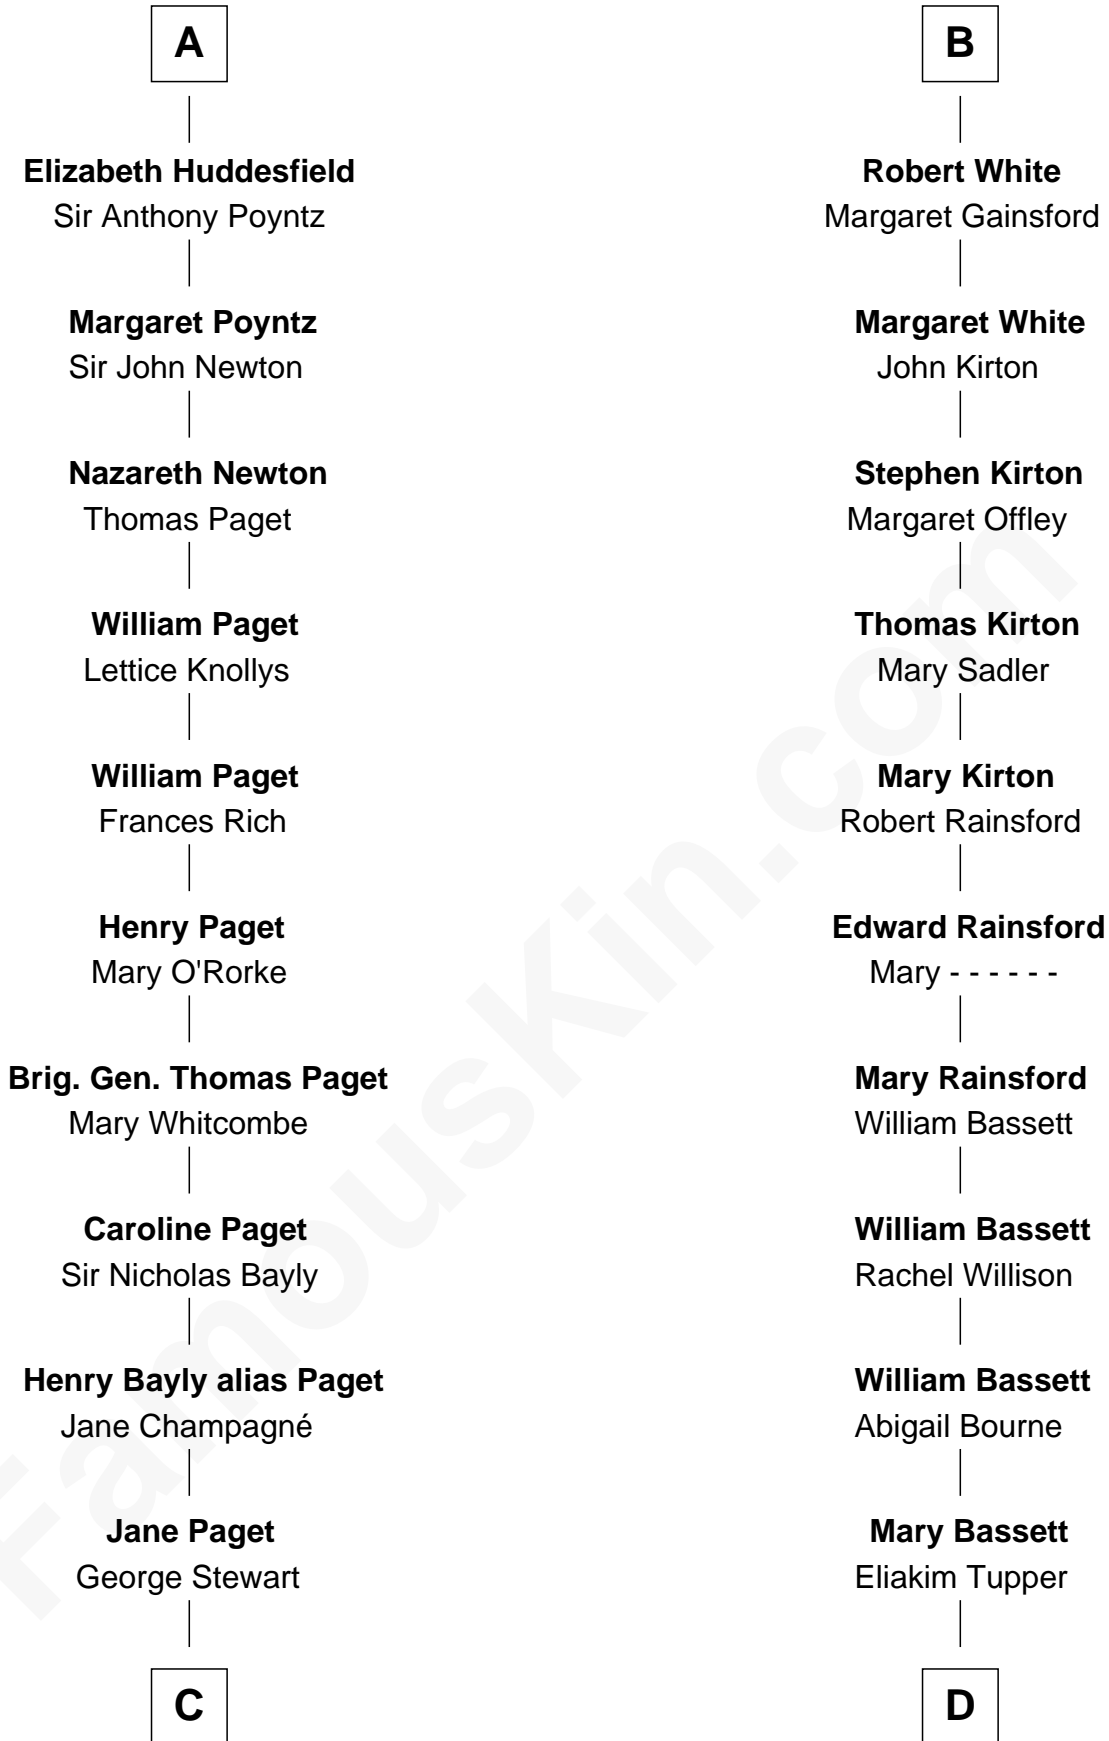

FamousKin.com

Relationship Chart of

Sir Winston Churchill

Prime Minister of the United Kingdom

19th cousin 1 time removed of

Sir Charles Tupper

6th Prime Minister of Canada

Sir Hugh le Despencer

Anne Wake

Sir John Courtenay

Joan Champernoun

Sir Philip Courtenay

Elizabeth Hungerford

Katherine Courtenay

Sir William Huddesfield

A

Katherine Peverell

Sir Walter Hungerford

Sir Robert Hungerford

Margaret Botreaux

Eleanor Hungerford

Sir John White

B

C

Jane Stewart
Sir George Spencer-Churchill

Sir John Winston Spencer-Churchill
Frances Anne Emily Vane

Randolph Henry Spencer-Churchill
Jeanette Jerome

Sir Winston Churchill
Prime Minister of the United Kingdom