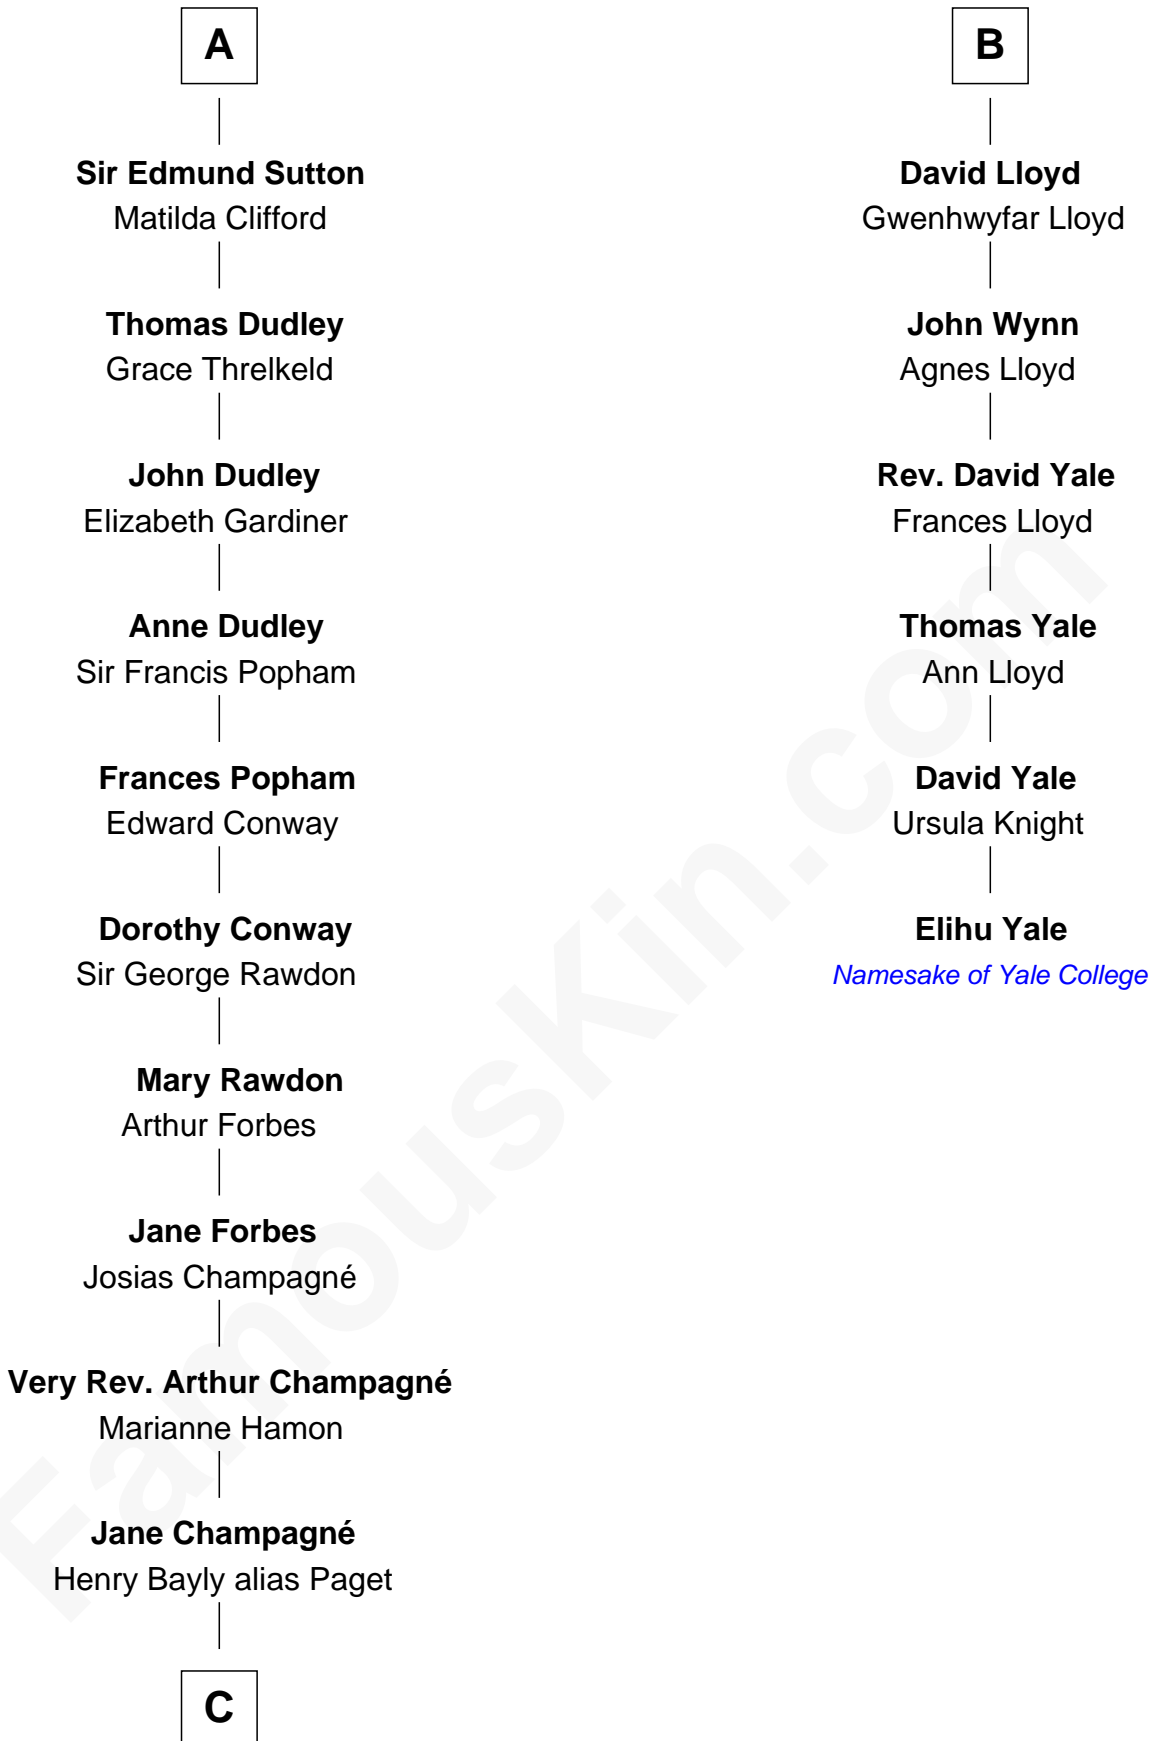

## Relationship Chart of

### Sir Winston Churchill

*Prime Minister of the United Kingdom*

12th cousin 9 times removed of

**Elihu Yale**

*Benefactor and Namesake of Yale College*

**C**

|

**Jane Paget**  
George Stewart

|

**Jane Stewart**  
Sir George Spencer-Churchill

|

**Sir John Winston Spencer-Churchill**  
Frances Anne Emily Vane

|

**Randolph Henry Spencer-Churchill**  
Jeanette Jerome

|

**Sir Winston Churchill**  
*Prime Minister of the United Kingdom*