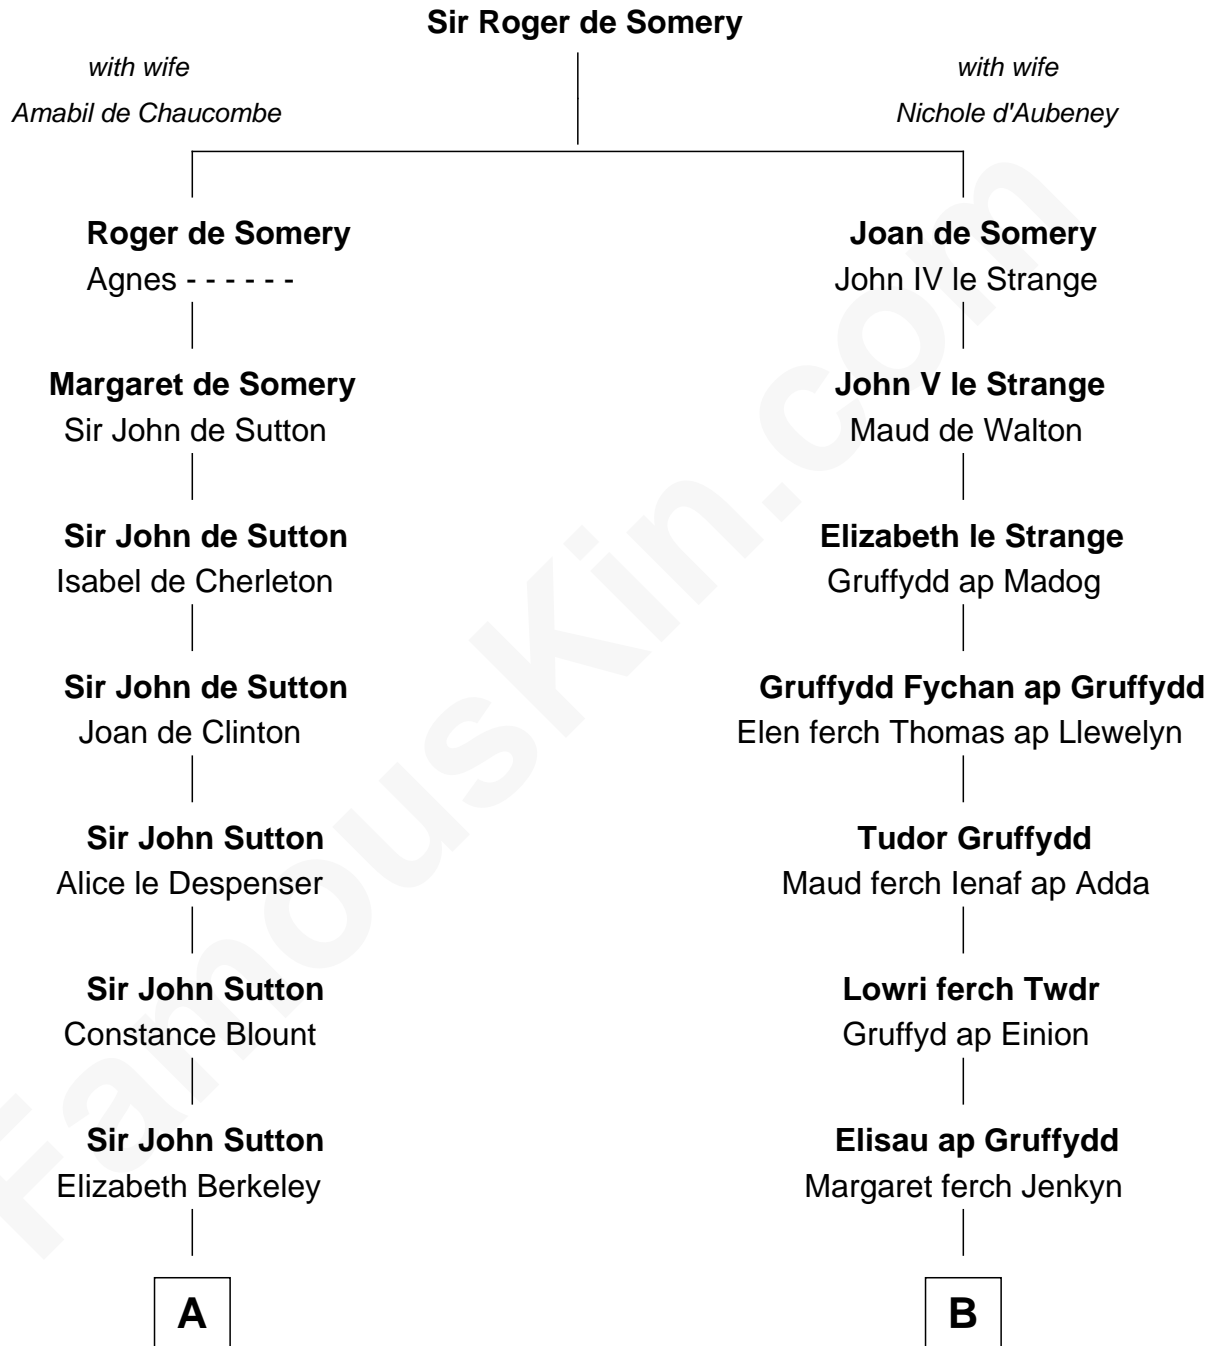

## Relationship Chart of

### Sir Winston Churchill

*Prime Minister of the United Kingdom*

12th cousin 9 times removed of

**Elihu Yale**

*Benefactor and Namesake of Yale College*

**C**

|

**Jane Paget**  
George Stewart

|

**Jane Stewart**  
Sir George Spencer-Churchill

|

**Sir John Winston Spencer-Churchill**  
Frances Anne Emily Vane

|

**Randolph Henry Spencer-Churchill**  
Jeanette Jerome

|

**Sir Winston Churchill**  
*Prime Minister of the United Kingdom*