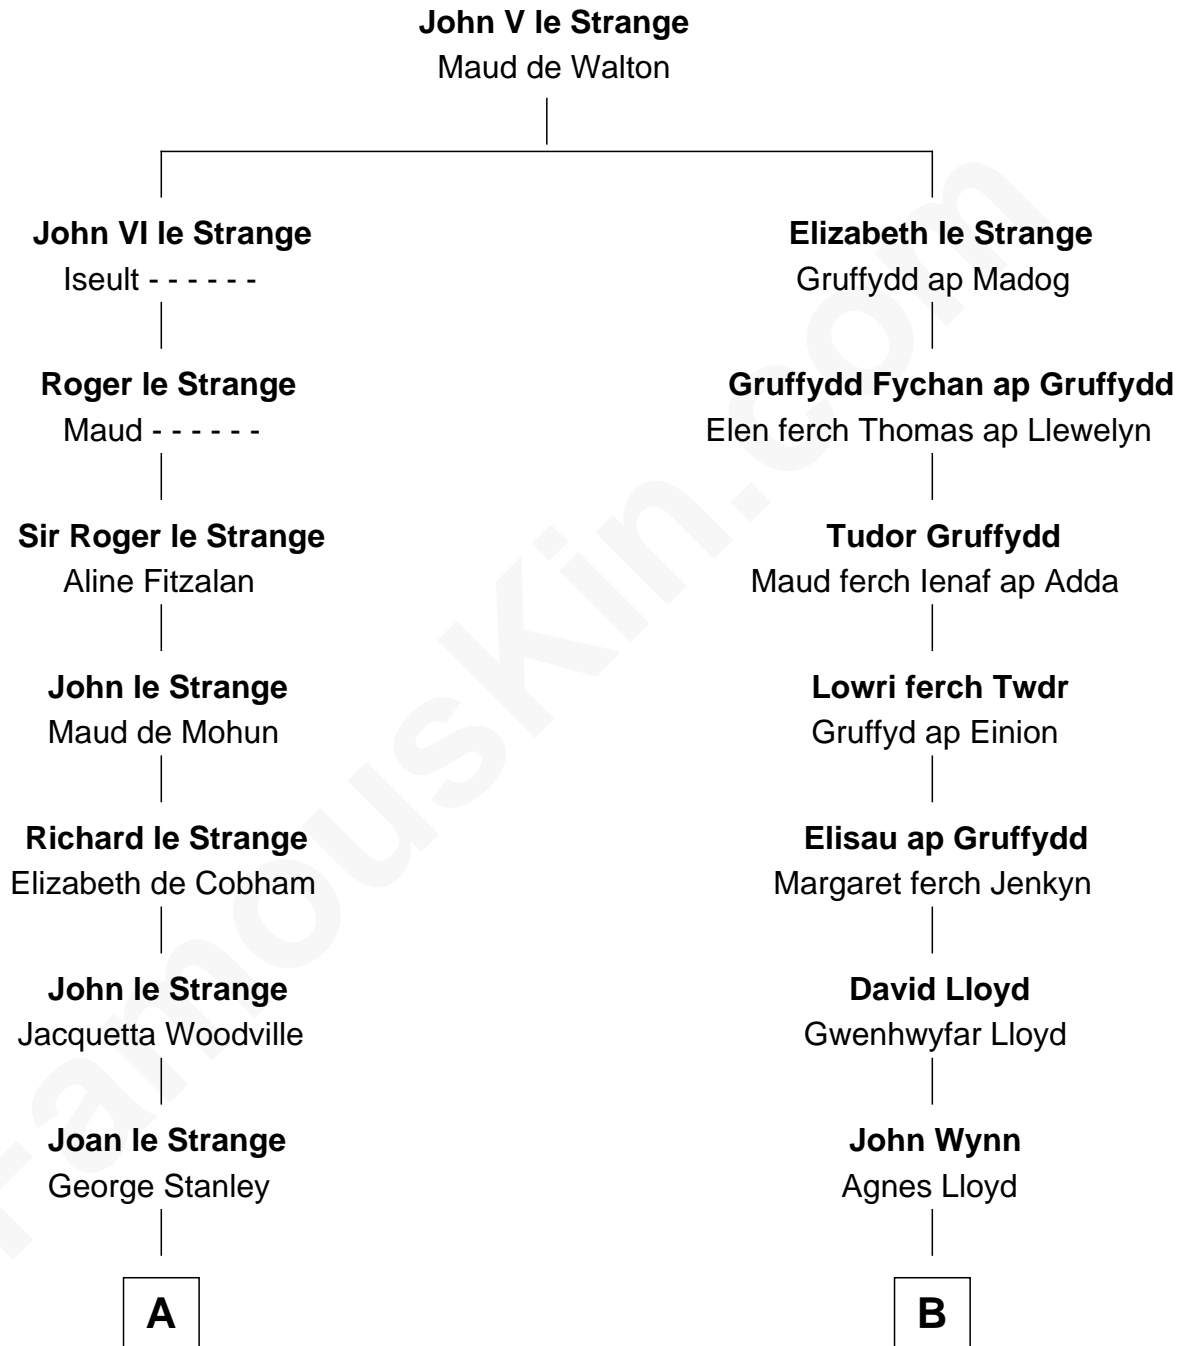

FamousKin.com

Relationship Chart of

Sir Winston Churchill

Prime Minister of the United Kingdom

10th cousin 11 times removed of

Elihu Yale

Benefactor and Namesake of Yale College

C

George Spencer

Susan Stewart

Sir George Spencer-Churchill

Jane Stewart

Sir John Winston Spencer-Churchill

Frances Anne Emily Vane

Randolph Henry Spencer-Churchill

Jeanette Jerome