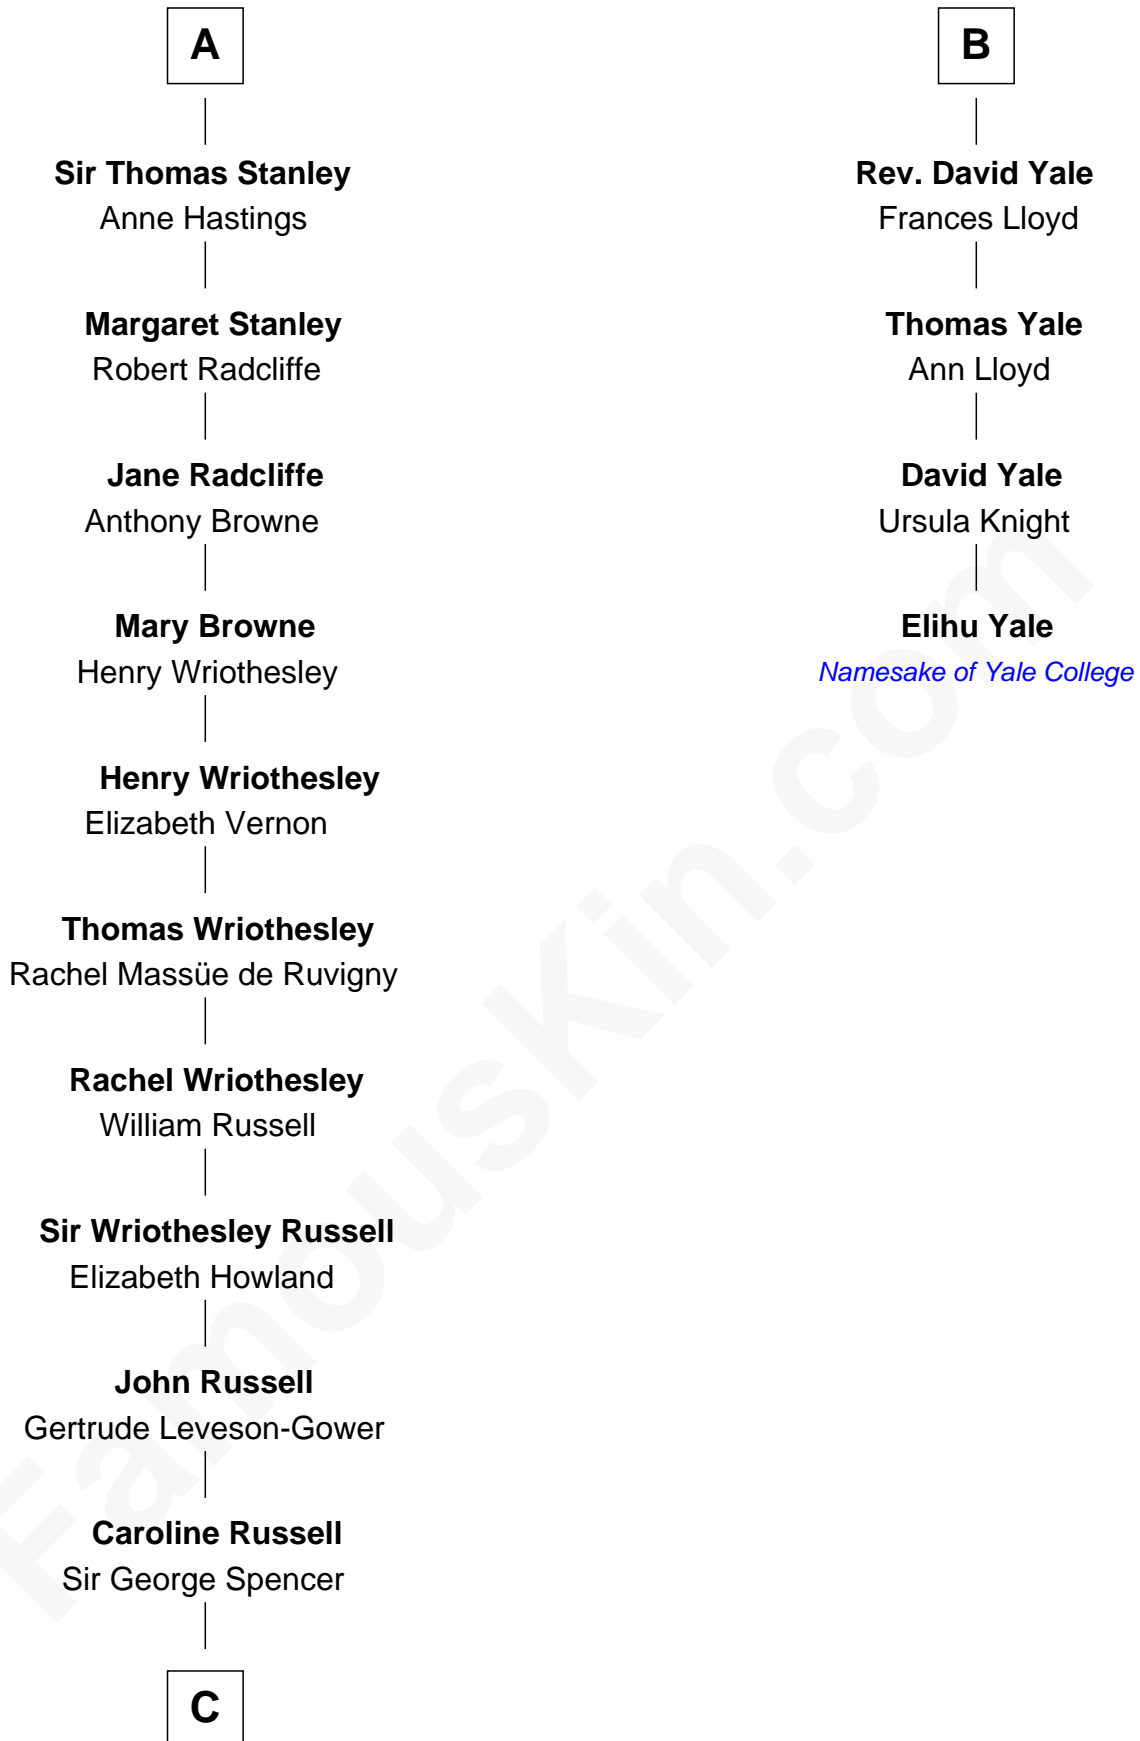

FamousKin.com

Relationship Chart of

Sir Winston Churchill

Prime Minister of the United Kingdom

10th cousin 11 times removed of

Elihu Yale

Benefactor and Namesake of Yale College

C

George Spencer

Susan Stewart

Sir George Spencer-Churchill

Jane Stewart

Sir John Winston Spencer-Churchill

Frances Anne Emily Vane

Randolph Henry Spencer-Churchill

Jeanette Jerome