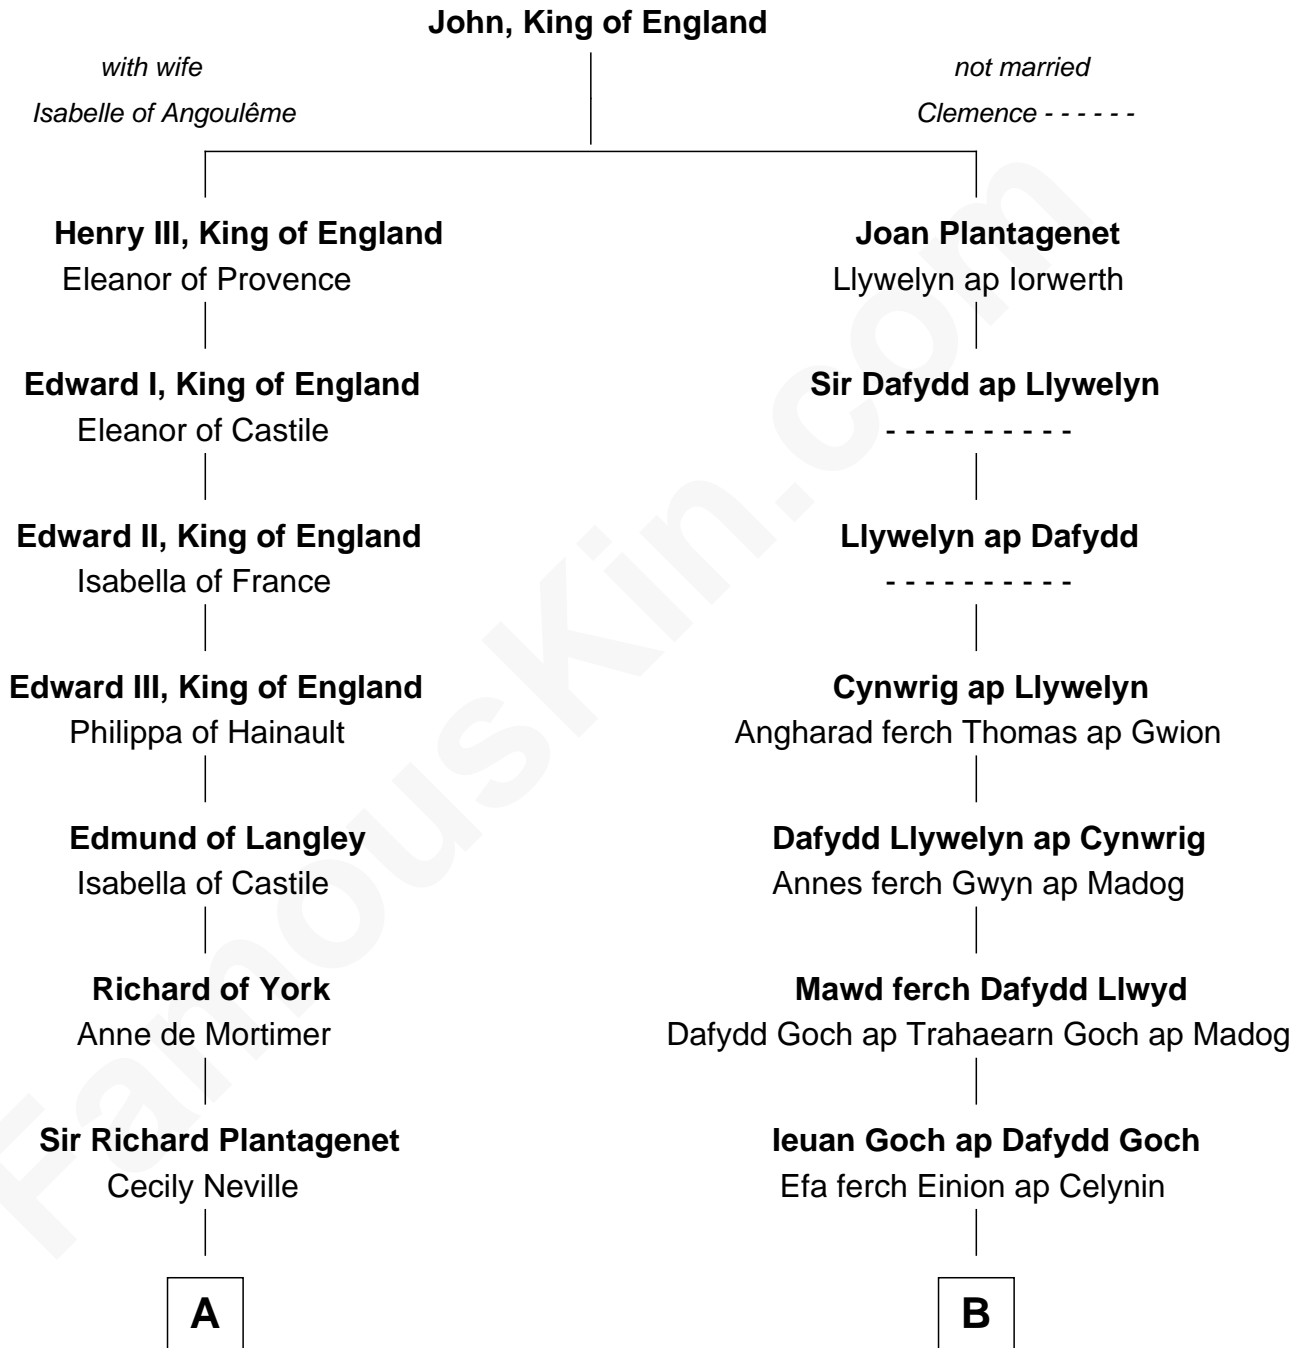

## Relationship Chart of

### Sir Winston Churchill

*Prime Minister of the United Kingdom*

17th cousin 4 times removed of

**Elihu Yale**

*Benefactor and Namesake of Yale College*

**C**

**Jane Paget**  
George Stewart

**Jane Stewart**  
Sir George Spencer-Churchill