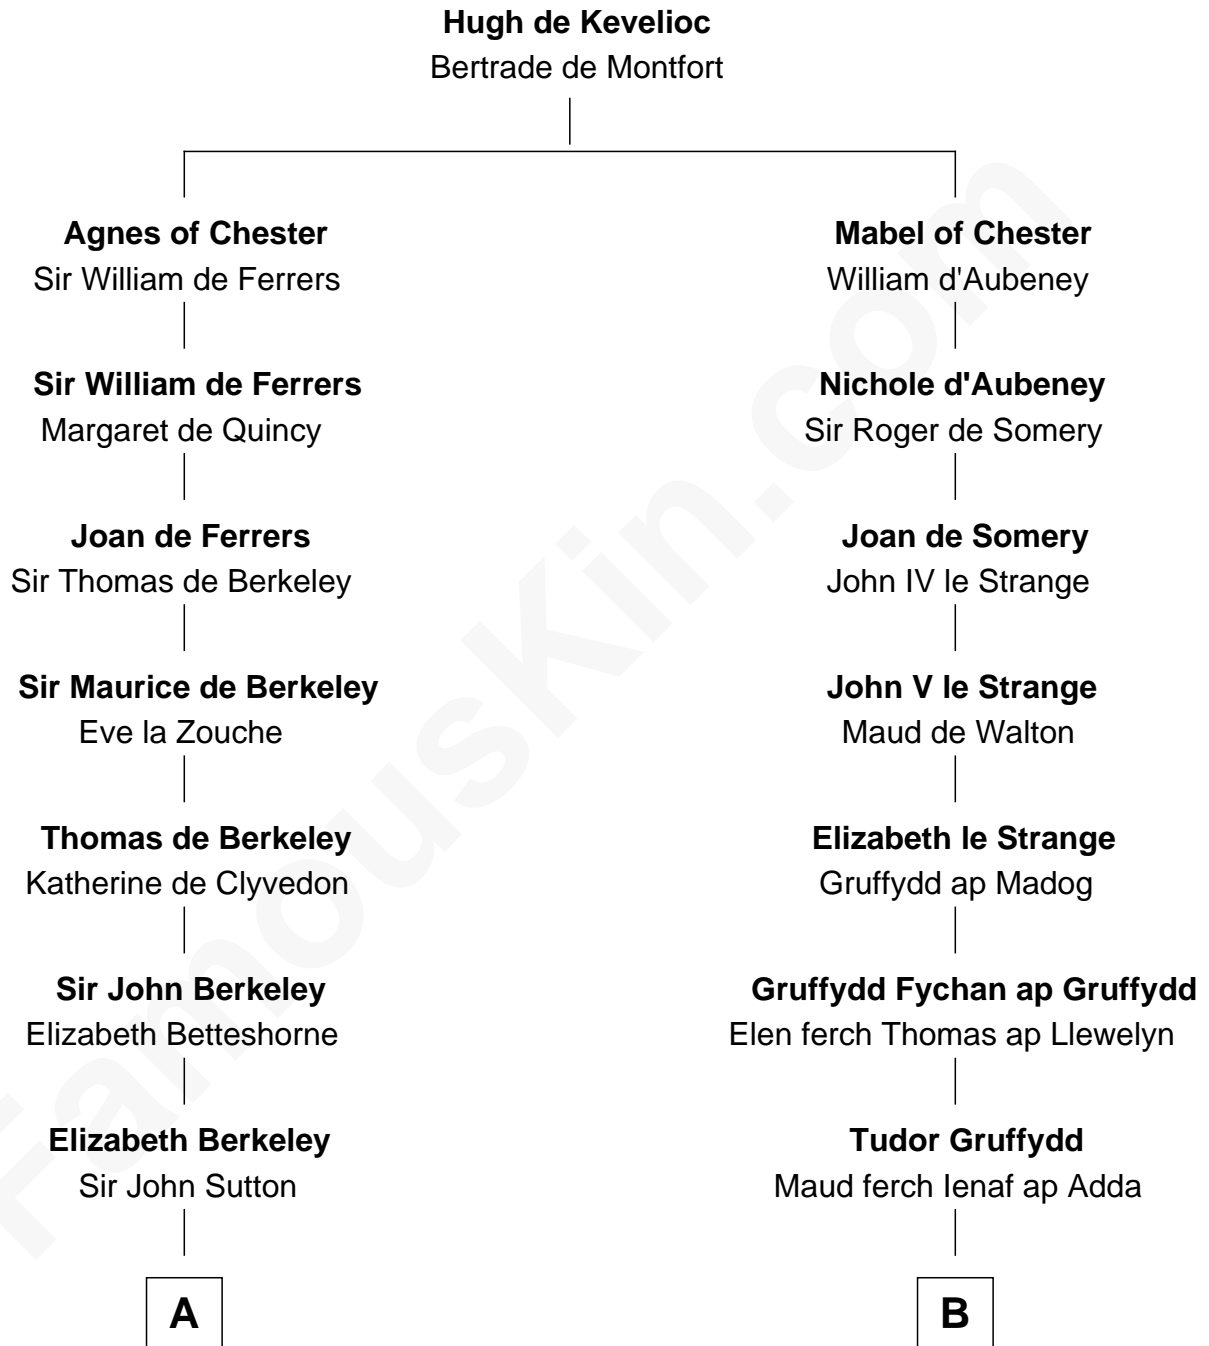

## Relationship Chart of

### Sir Winston Churchill

*Prime Minister of the United Kingdom*

**14th cousin 7 times removed of**

**Elihu Yale**

*Benefactor and Namesake of Yale College*

**C**

**Jane Paget**  
George Stewart

**Jane Stewart**  
Sir George Spencer-Churchill