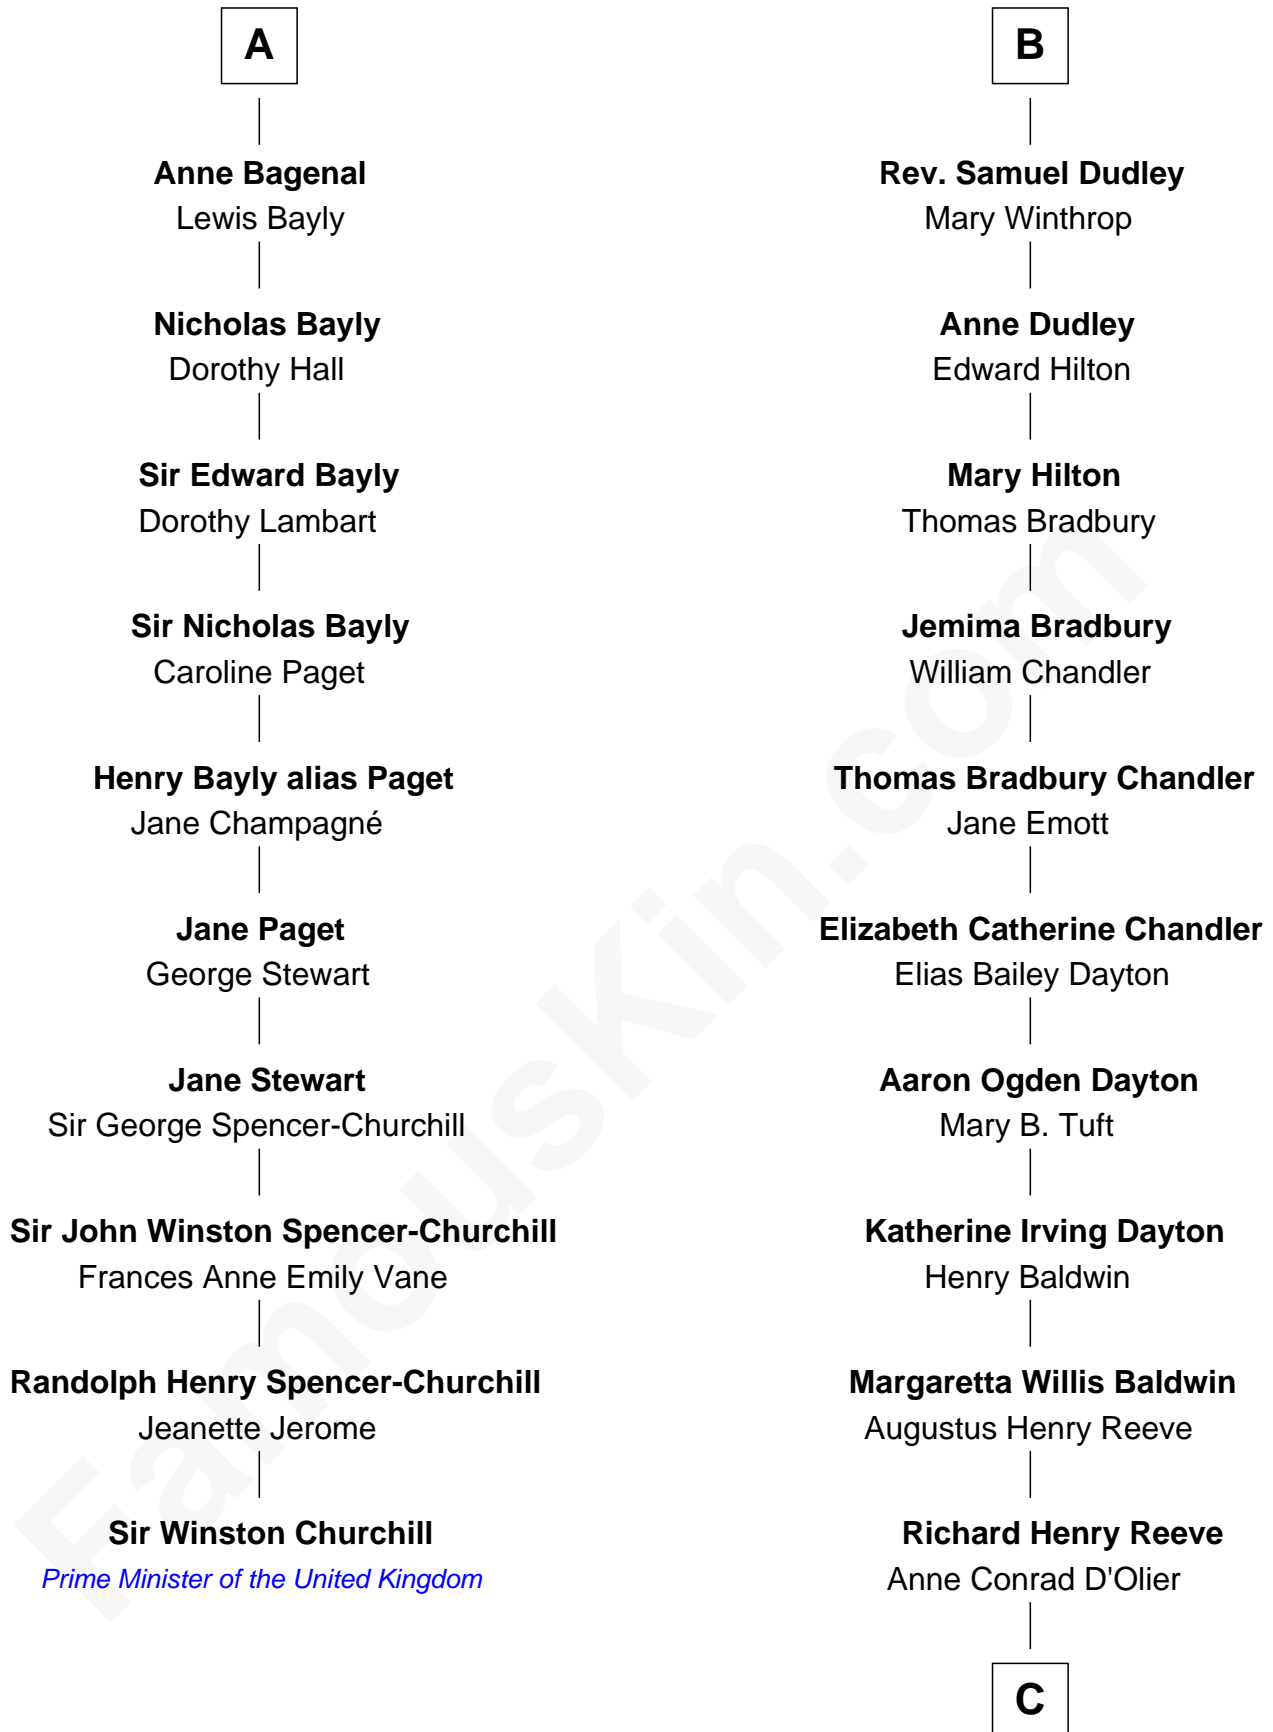

FamousKin.com

Relationship Chart of

Sir Winston Churchill

Prime Minister of the United Kingdom

16th cousin 2 times removed of

Christopher Reeve

Movie Actor

C