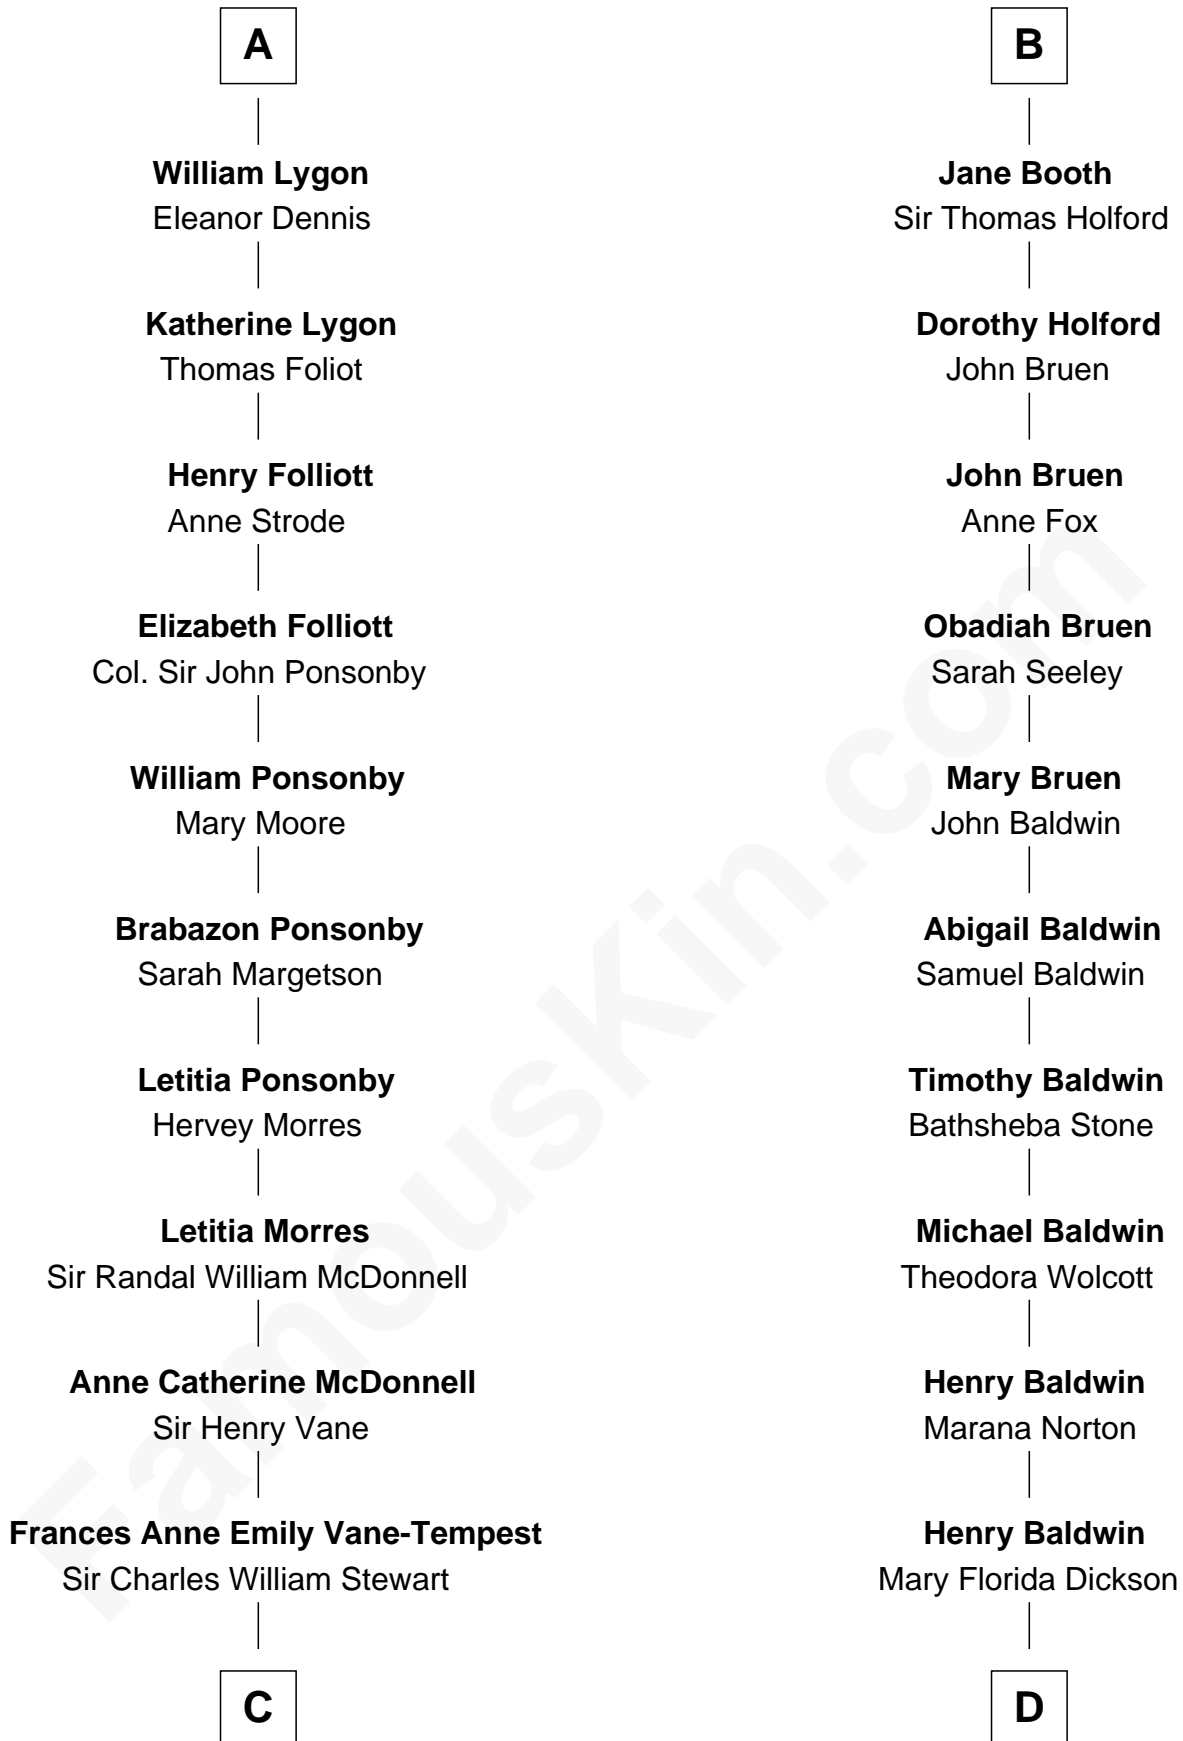

FamousKin.com

Relationship Chart of

Sir Winston Churchill

Prime Minister of the United Kingdom

19th cousin 2 times removed of

Christopher Reeve

Movie Actor

Katherine de Hastang

Ralph de Stafford

C

Frances Anne Emily Vane
Sir John Winston Spencer-Churchill

Randolph Henry Spencer-Churchill
Jeanette Jerome

Sir Winston Churchill
Prime Minister of the United Kingdom

D

Henry Baldwin
Katherine Irving Dayton