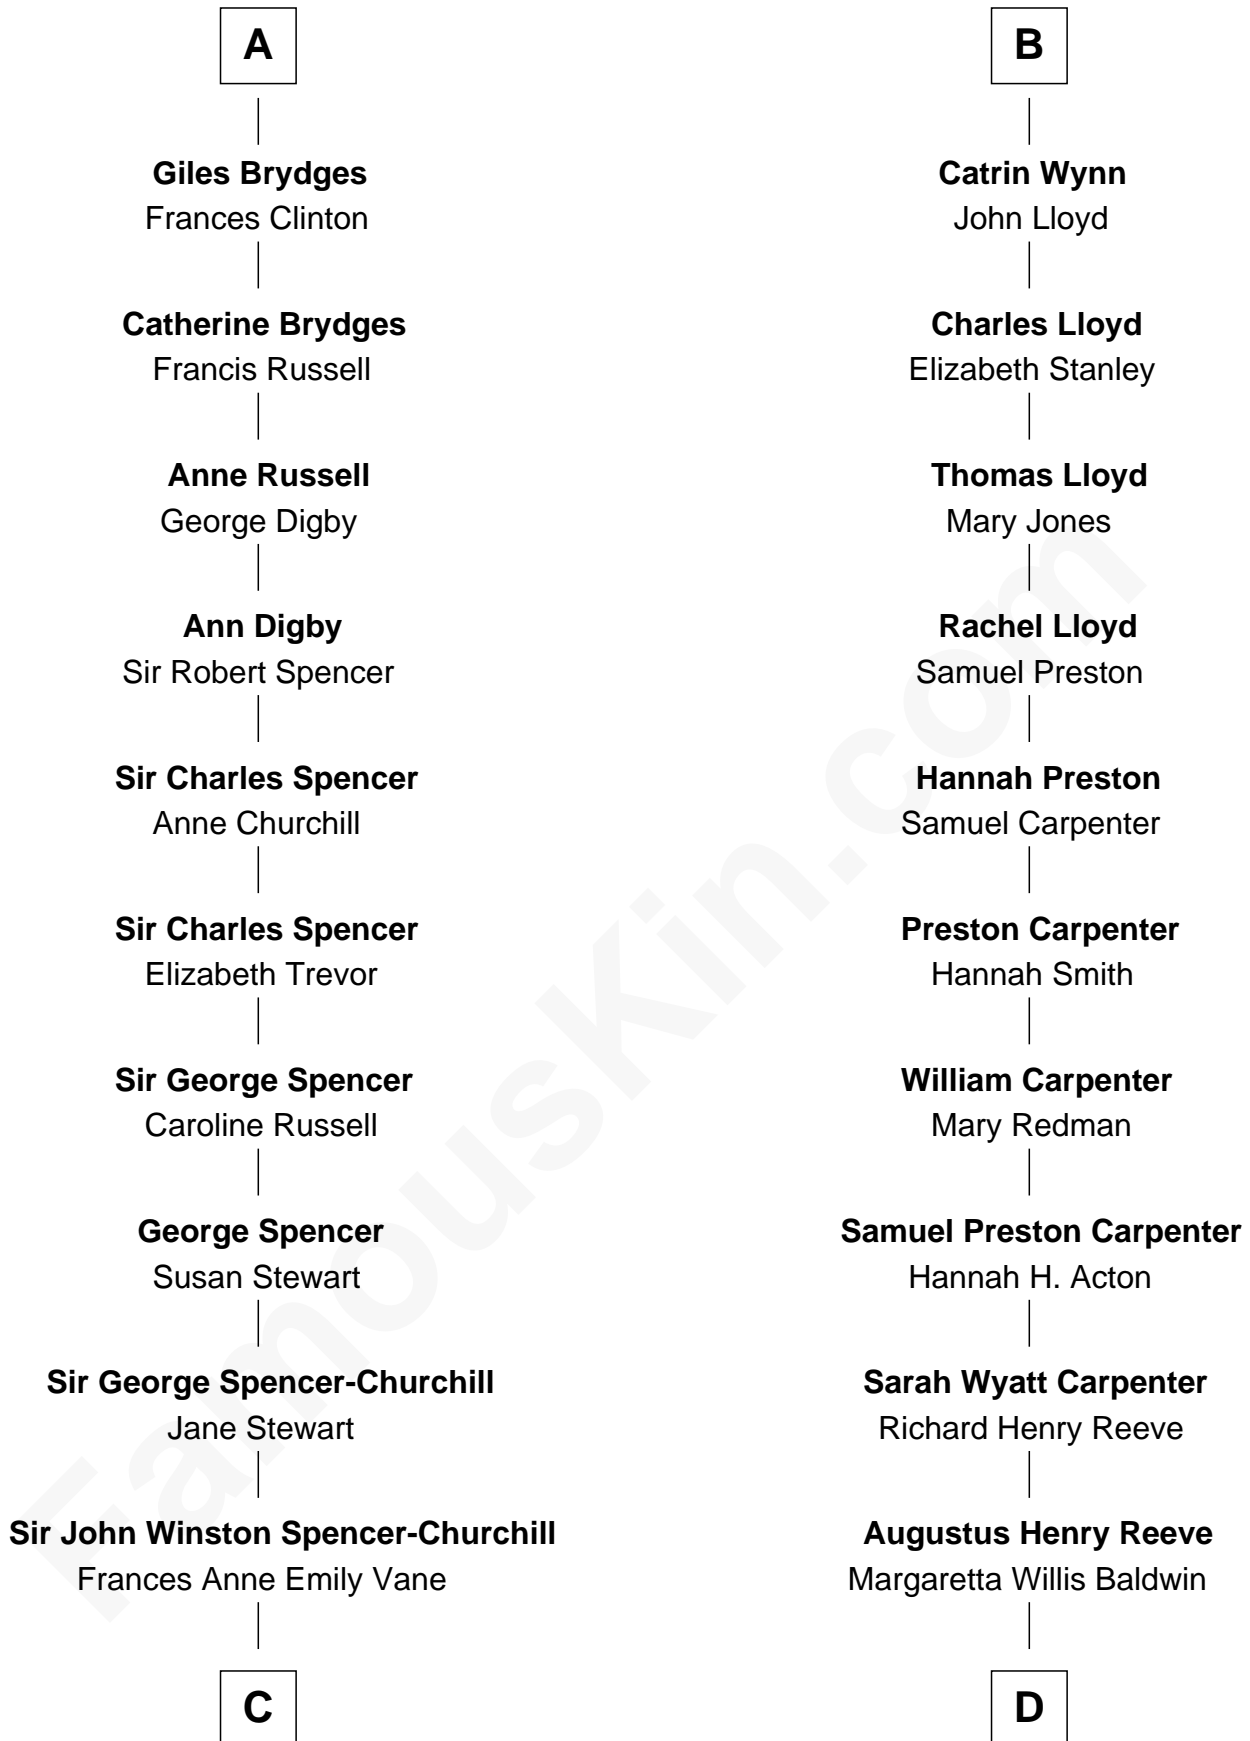

FamousKin.com

Relationship Chart of

Sir Winston Churchill

Prime Minister of the United Kingdom

18th cousin 1 time removed of

Christopher Reeve

Movie Actor

C