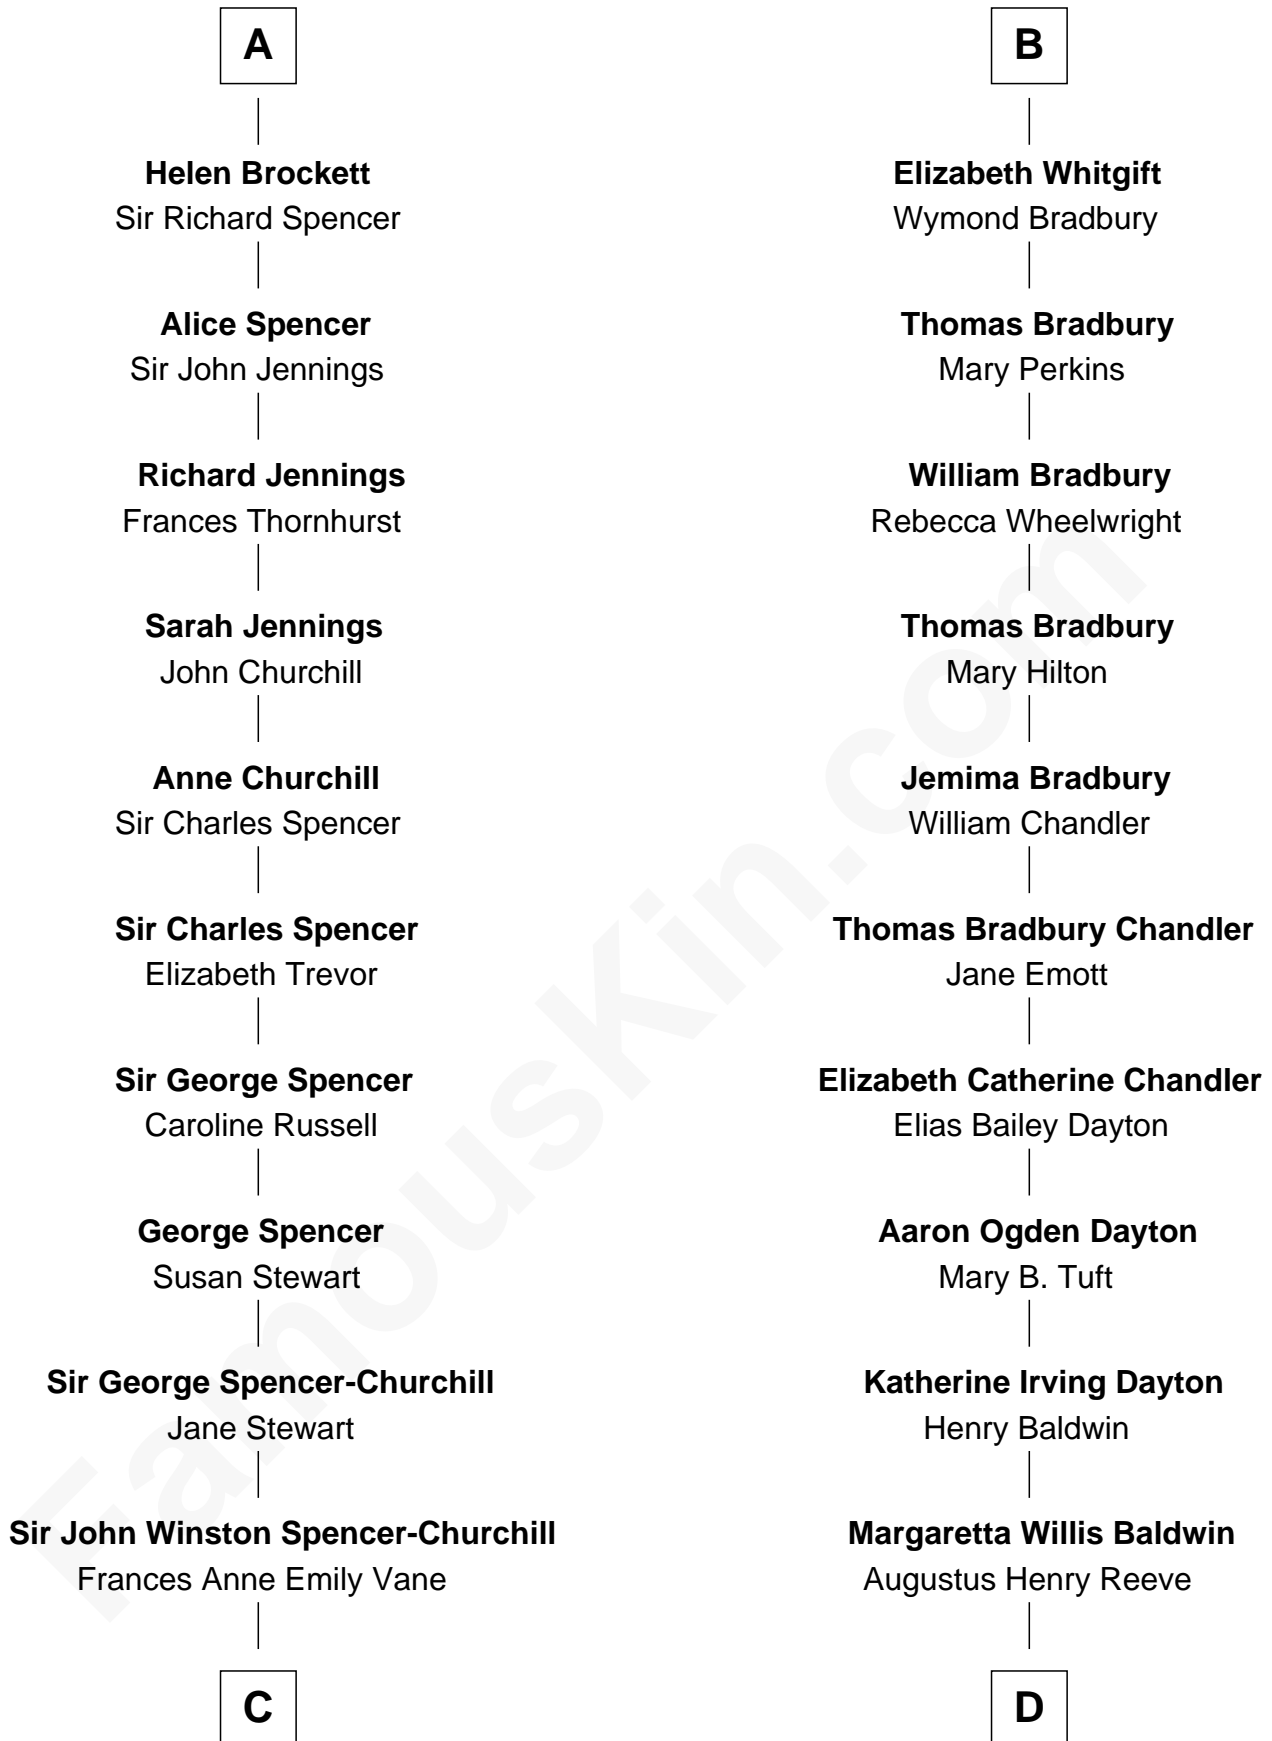

FamousKin.com

Relationship Chart of

Sir Winston Churchill

Prime Minister of the United Kingdom

18th cousin 1 time removed of

Christopher Reeve

Movie Actor

C

Randolph Henry Spencer-Churchill

Jeanette Jerome

Sir Winston Churchill

Prime Minister of the United Kingdom

D

Richard Henry Reeve

Anne Conrad D'Olier

Franklin D'Olier Reeve