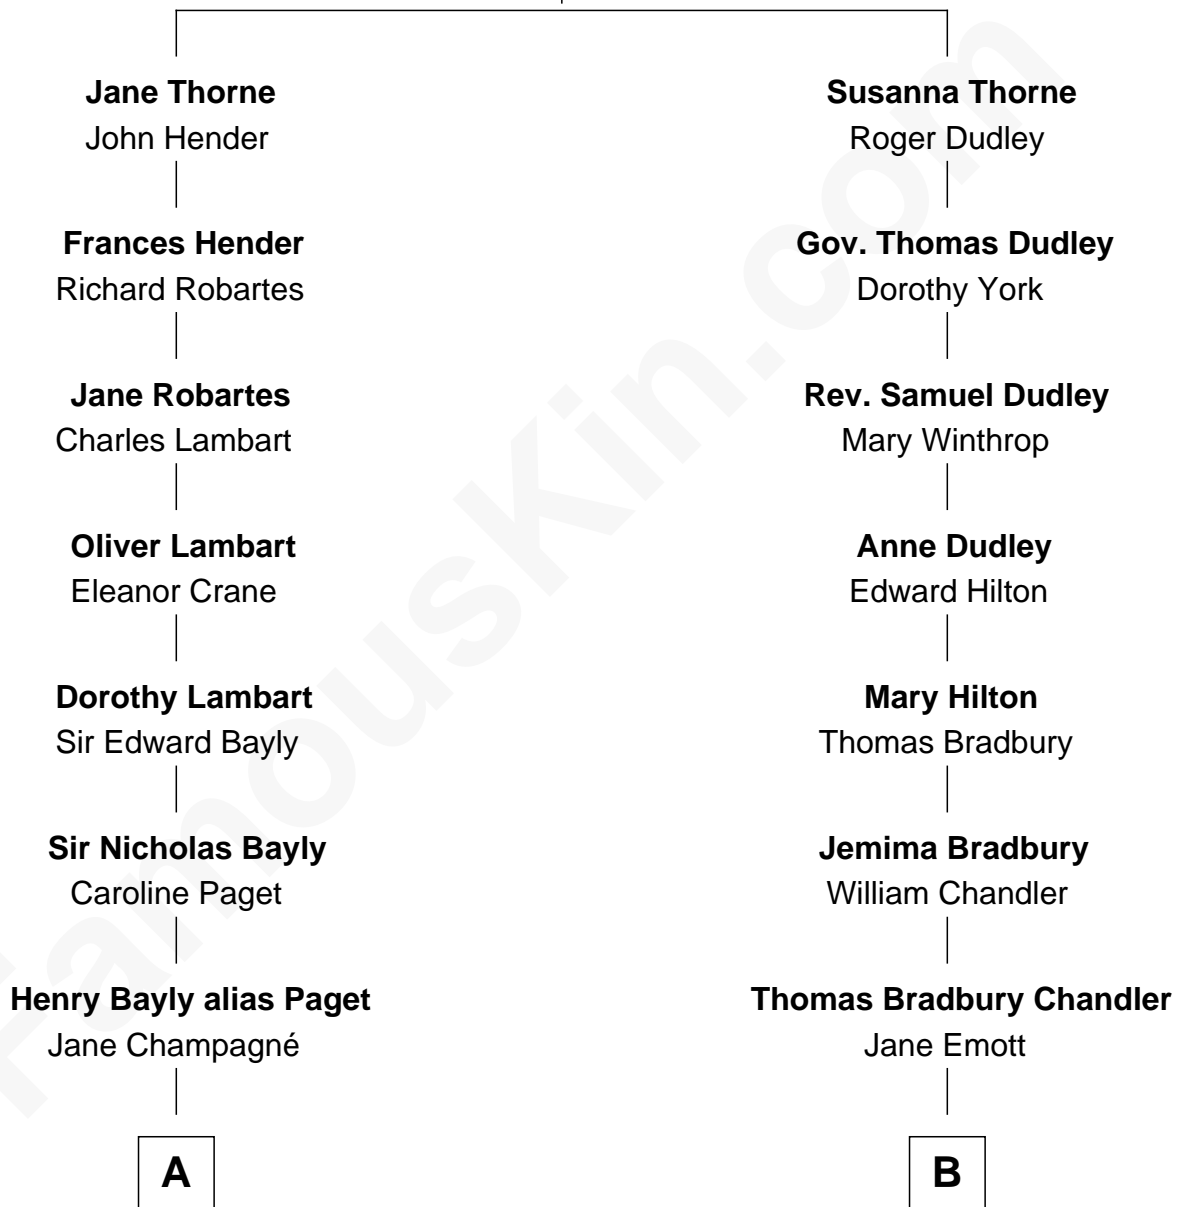

FamousKin.com

Relationship Chart of

Sir Winston Churchill

Prime Minister of the United Kingdom

11th cousin 2 times removed of

Christopher Reeve

Movie Actor

Thomas Thorne

Mary Purefoy

A

Jane Paget
George Stewart

Jane Stewart
Sir George Spencer-Churchill

Sir John Winston Spencer-Churchill
Frances Anne Emily Vane

Randolph Henry Spencer-Churchill
Jeanette Jerome

Sir Winston Churchill
Prime Minister of the United Kingdom