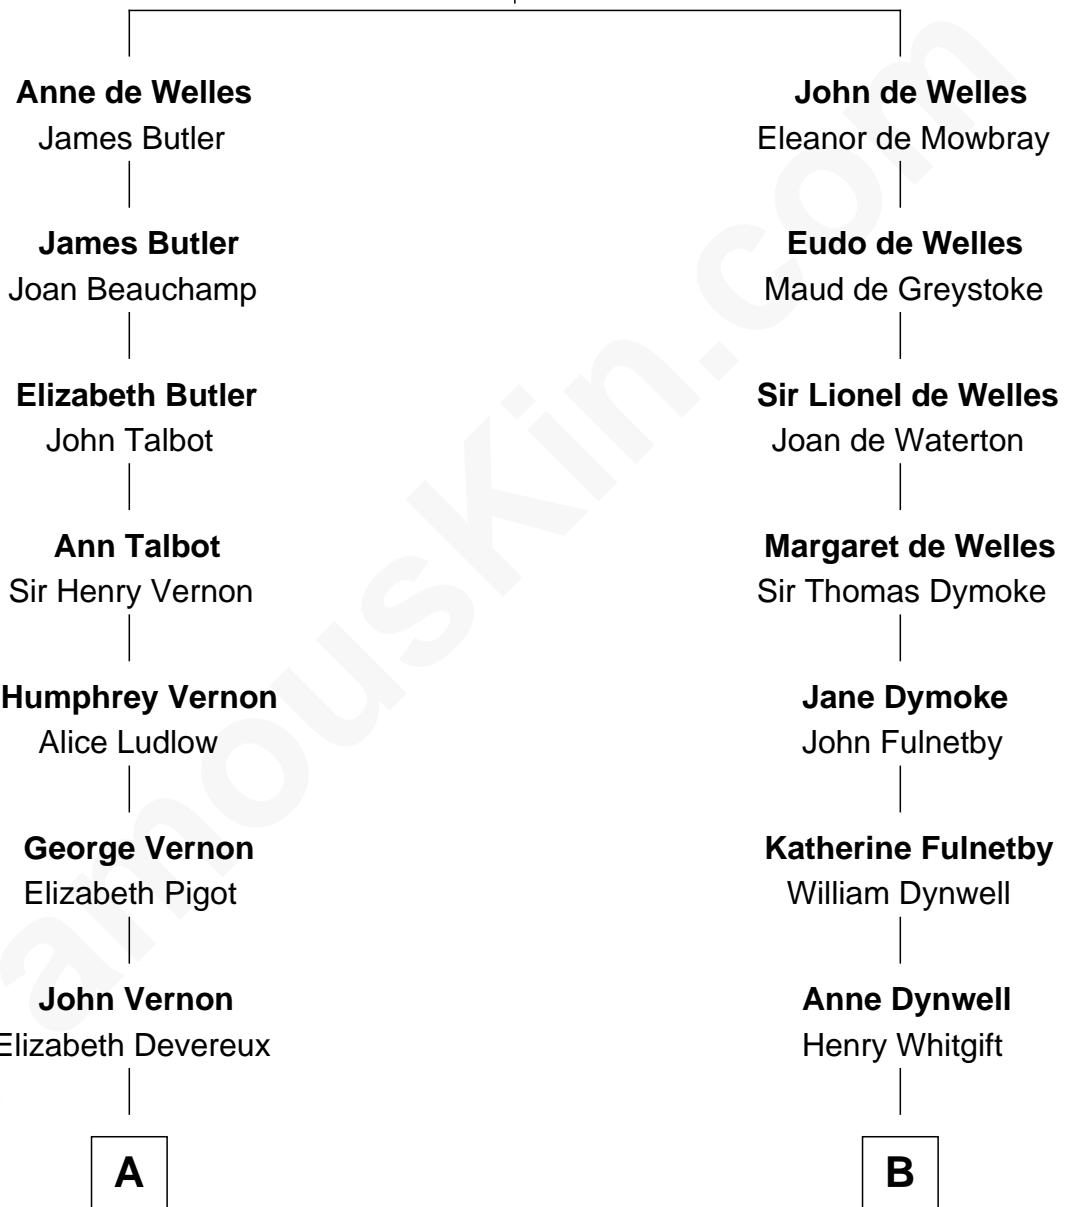

FamousKin.com

Relationship Chart of

Sir Winston Churchill

Prime Minister of the United Kingdom

17th cousin 3 times removed of

Christopher Reeve
Movie Actor

John de Welles
Maud de Roos

C

Margaretta Willis Baldwin

Augustus Henry Reeve

Richard Henry Reeve

Anne Conrad D'Olier

Franklin D'Olier Reeve

Barbara Pitney Lamb

Christopher Reeve

Movie Actor