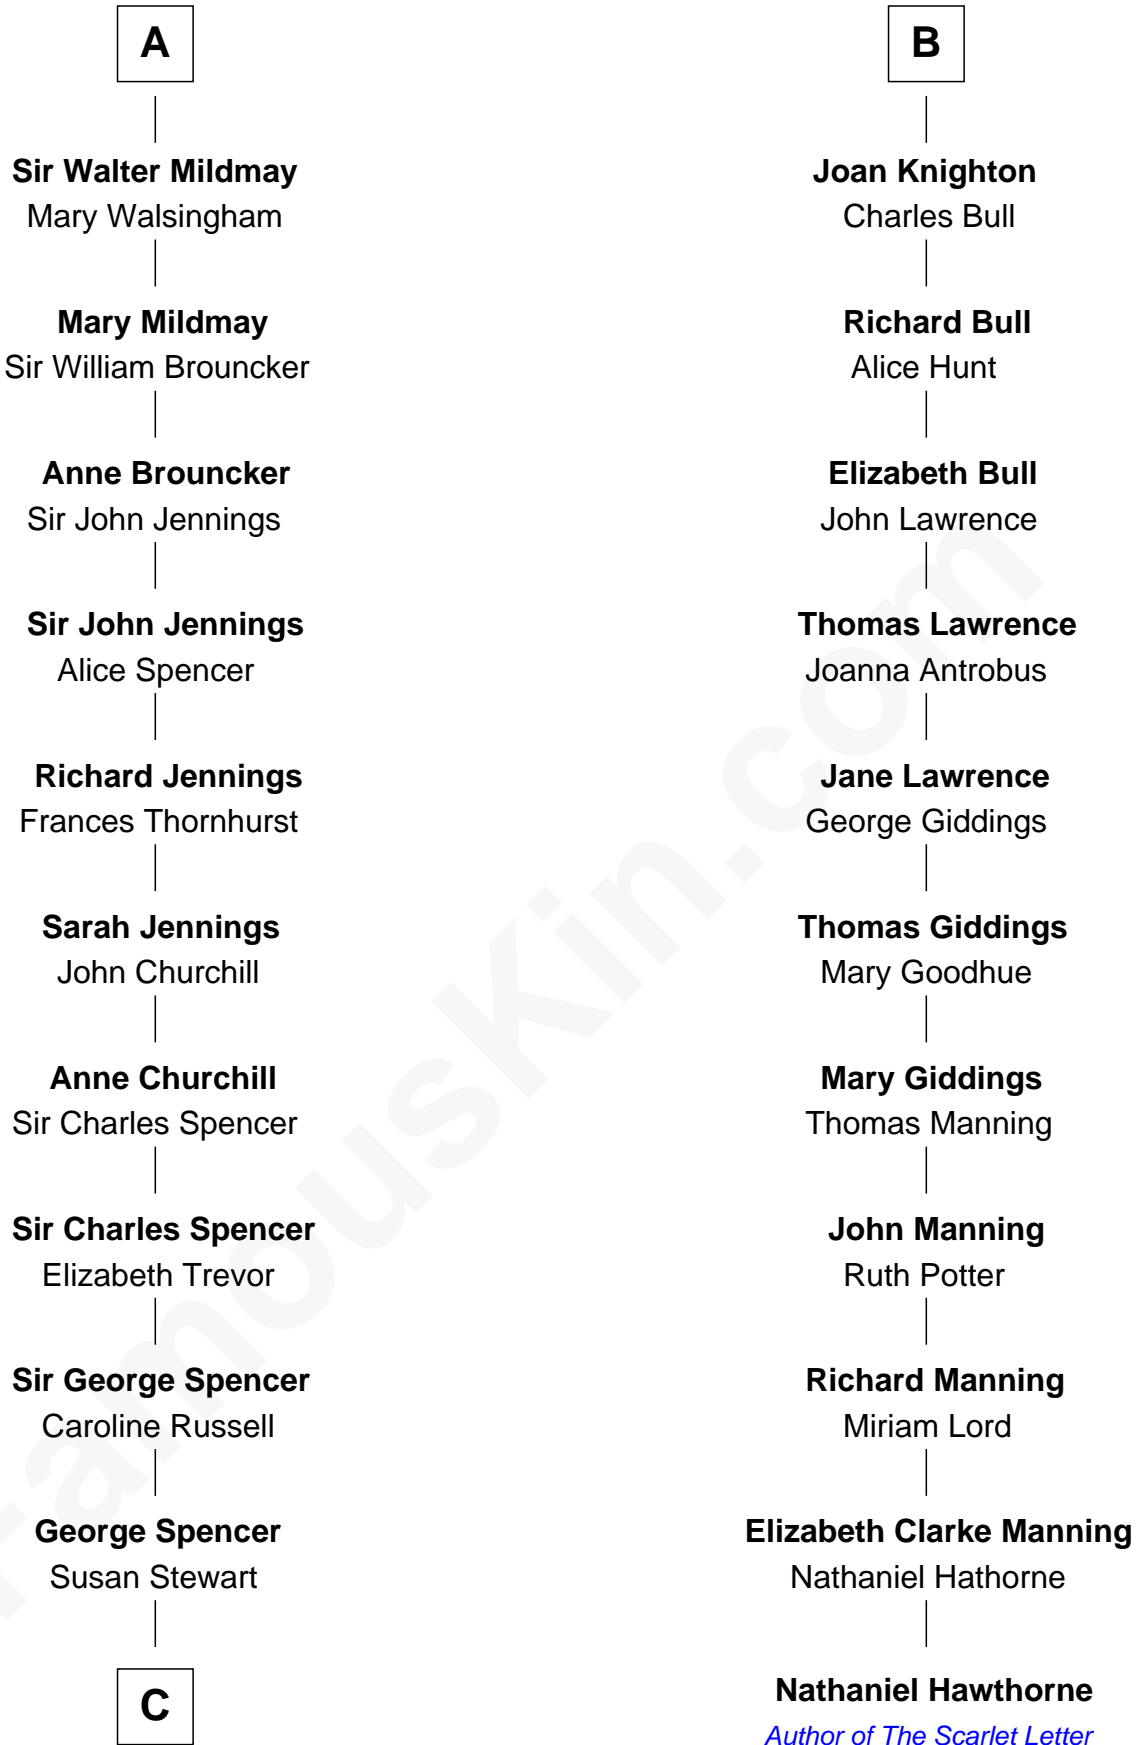

FamousKin.com

Relationship Chart of

Sir Winston Churchill

Prime Minister of the United Kingdom

17th cousin 3 times removed of

Nathaniel Hawthorne

Author of The Scarlet Letter

Sir Gilbert Pecche

Henry Caldebeck

Thomasine Caldebeck

Thomas Underhill

Anne Underhill

Thomas Knighton

B

C

—
Sir George Spencer-Churchill

Jane Stewart

—
Sir John Winston Spencer-Churchill

Frances Anne Emily Vane

—
Randolph Henry Spencer-Churchill

Jeanette Jerome

—
Sir Winston Churchill

Prime Minister of the United Kingdom