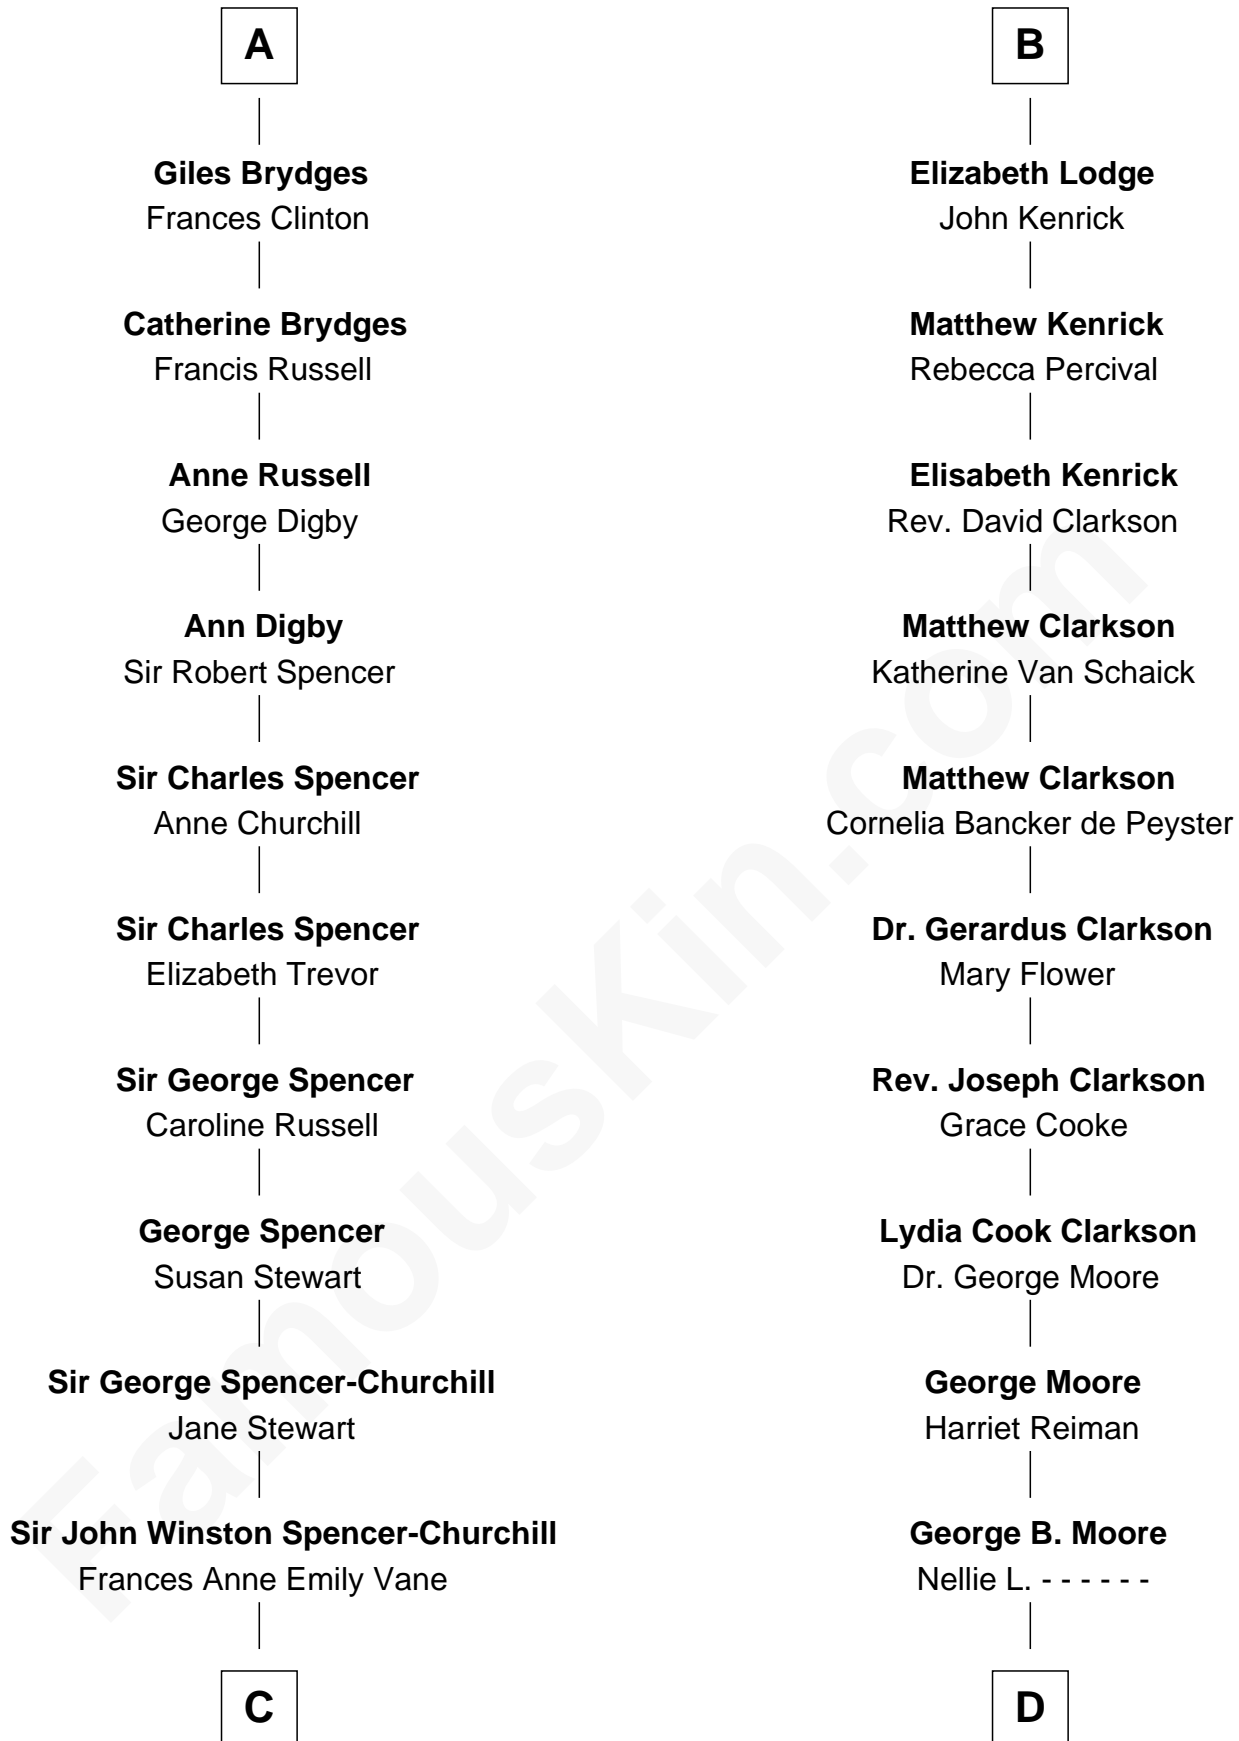

FamousKin.com

Relationship Chart of

Sir Winston Churchill

Prime Minister of the United Kingdom

18th cousin 1 time removed of

Ken Burns

Documentary Filmmaker

C

Randolph Henry Spencer-Churchill

Jeanette Jerome

Sir Winston Churchill

Prime Minister of the United Kingdom

D

Emily Lucille Moore

Dr. Robert Kyle Burns

Robert Kyle Burns