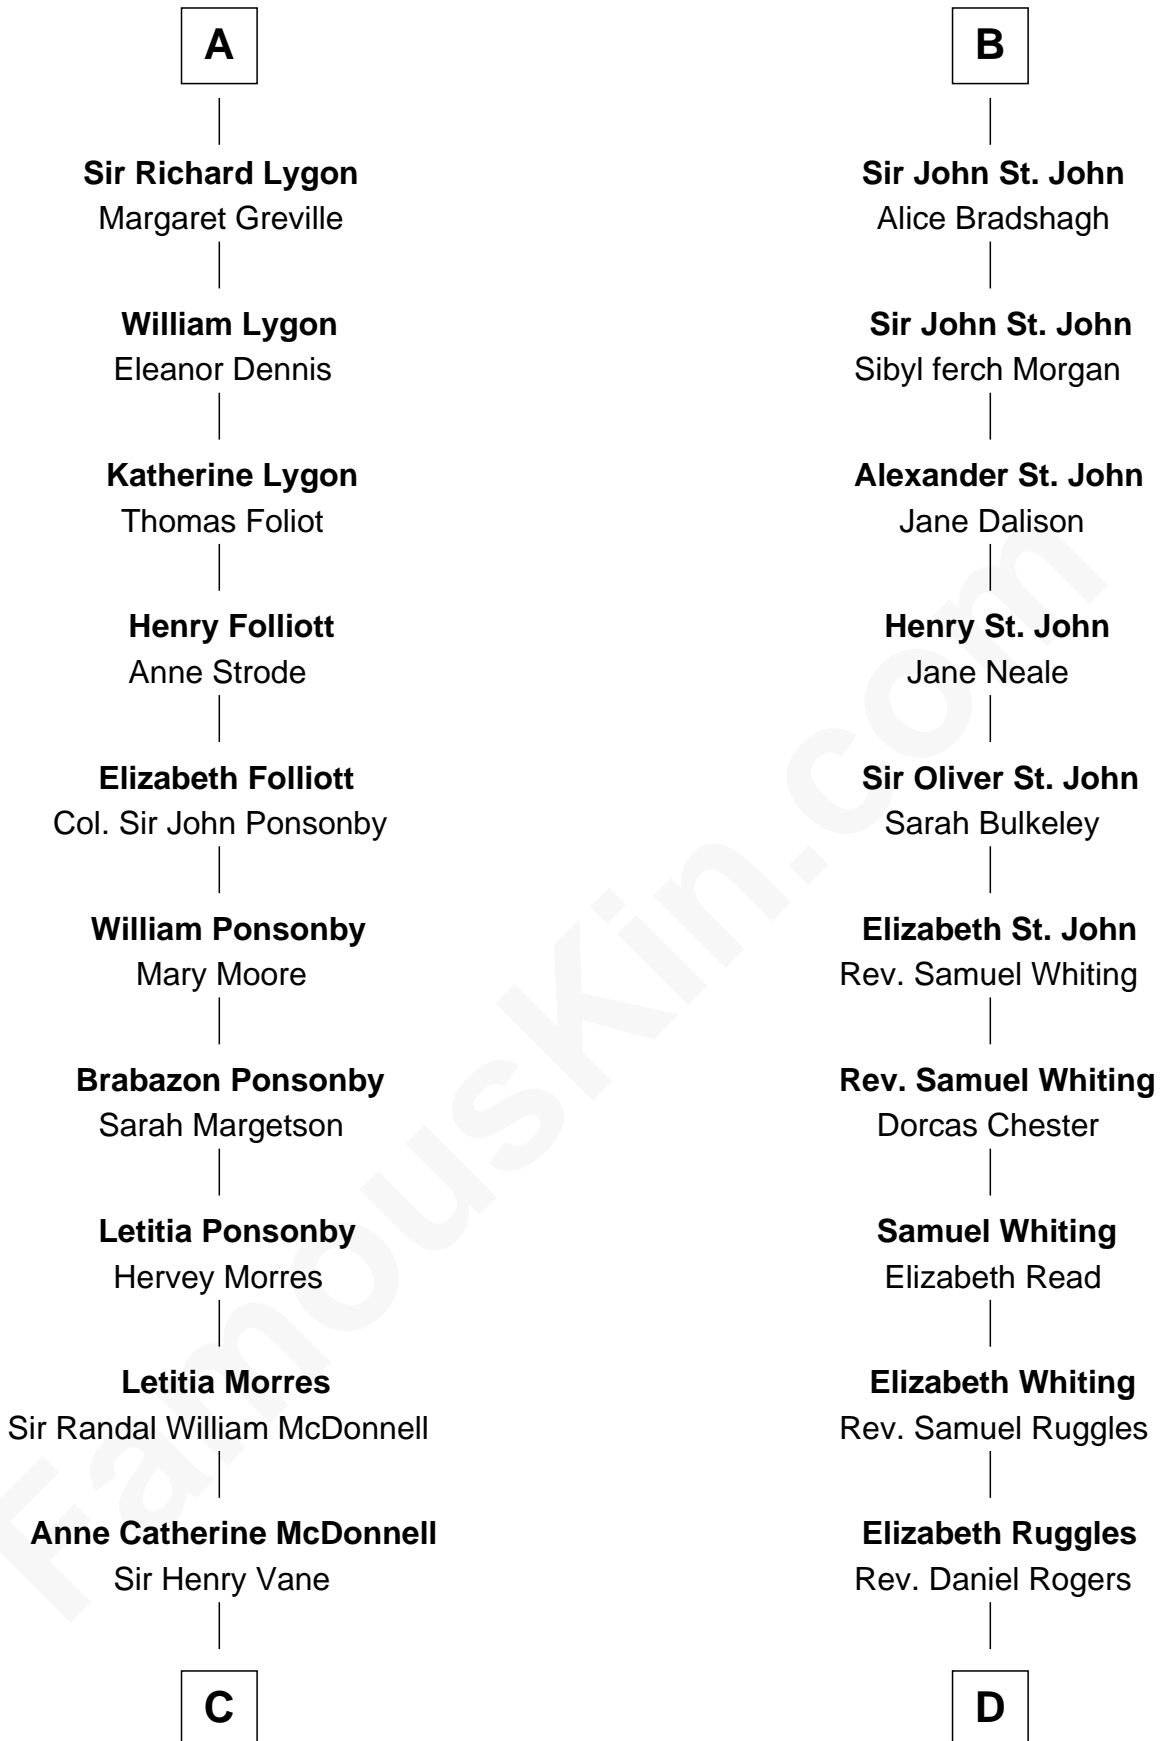

## Relationship Chart of

### Sir Winston Churchill

Prime Minister of the United Kingdom

20th cousin of

### Colonel Robert Gould Shaw

U.S. Civil War leader of film "Glory" fame

**C**

**Frances Anne Emily Vane-Tempest**

Sir Charles William Stewart

**Frances Anne Emily Vane**

Sir John Winston Spencer-Churchill

**Randolph Henry Spencer-Churchill**