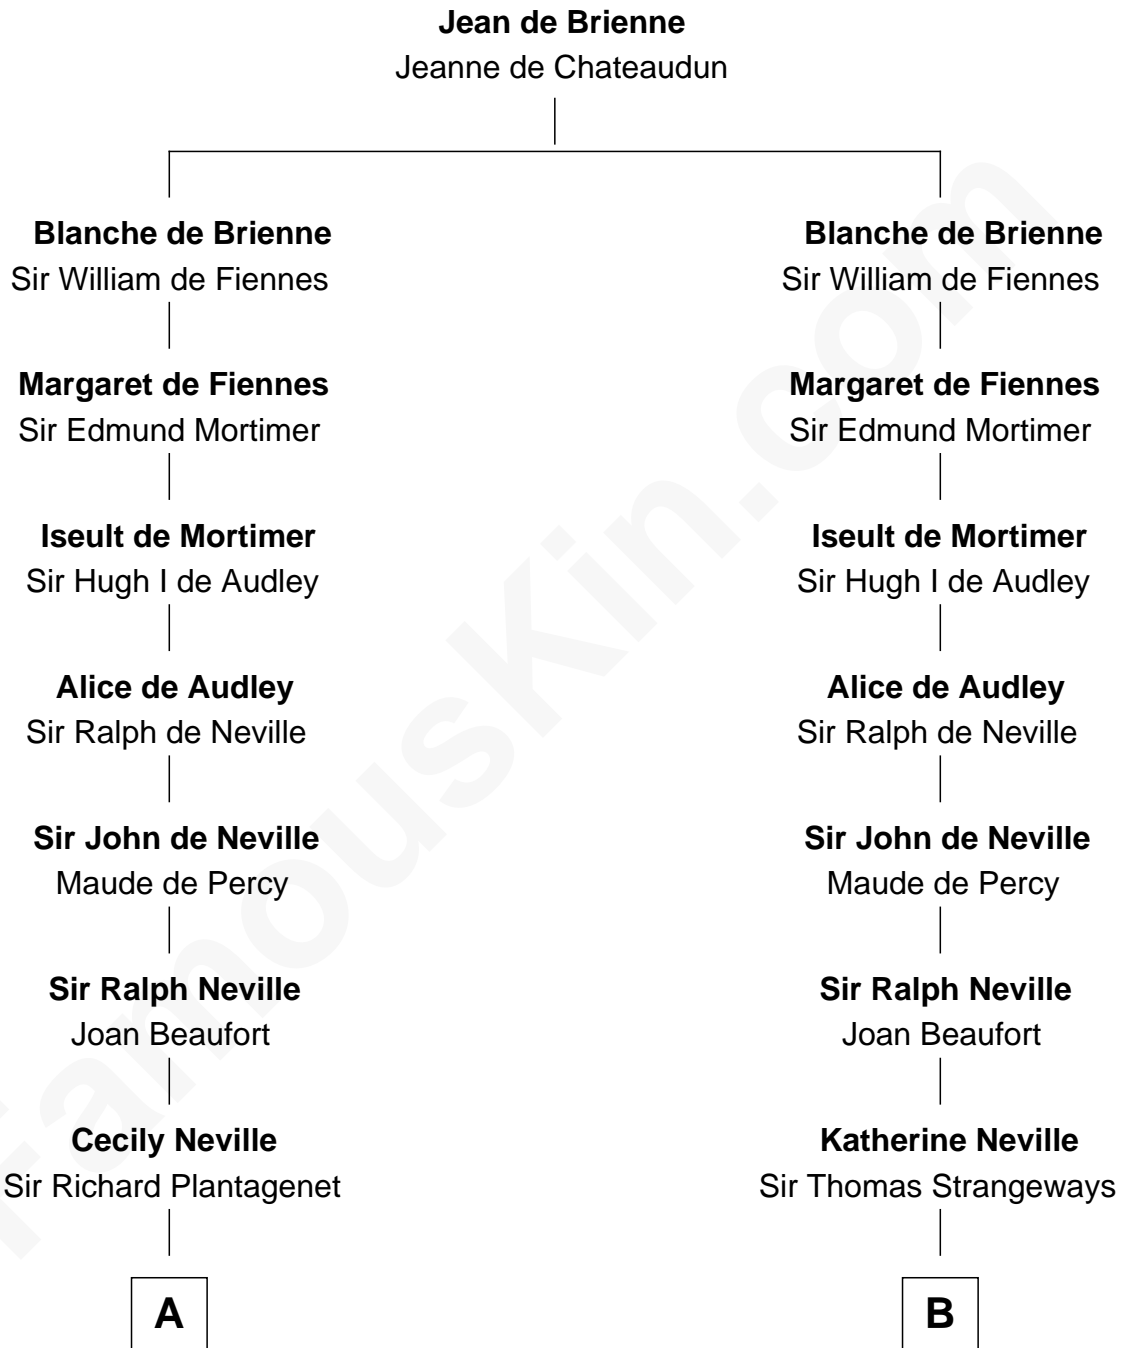

FamousKin.com

Relationship Chart of

Sir Winston Churchill

Prime Minister of the United Kingdom

20th cousin 1 time removed of

Colonel Robert Gould Shaw

U.S. Civil War leader of film "Glory" fame

C

Jane Paget
George Stewart

Jane Stewart
Sir George Spencer-Churchill

Sir John Winston Spencer-Churchill
Frances Anne Emily Vane

Randolph Henry Spencer-Churchill
Jeanette Jerome

Sir Winston Churchill
Prime Minister of the United Kingdom

D

Sarah Rogers
Samuel Parkman

Elizabeth Willard Parkman
Robert Gould Shaw

Francis George Shaw
Sarah Blake Sturgis

Colonel Robert Gould Shaw
Main character in film "Glory"

FamousKin.com