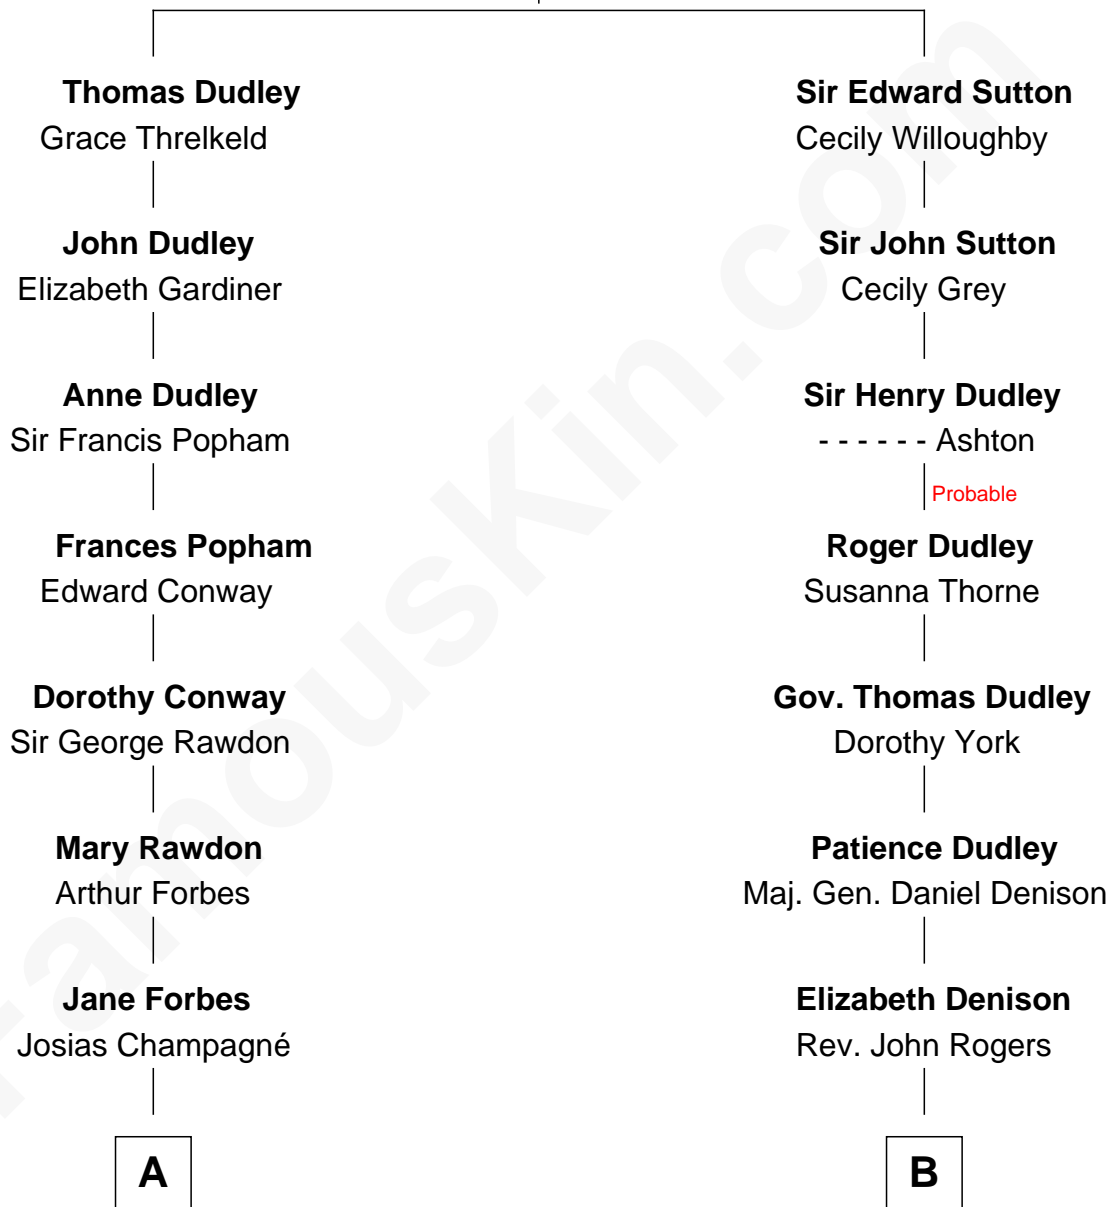

Sir Edmund Sutton

with wife
Matilda Clifford

with wife
Joyce Tiptoft