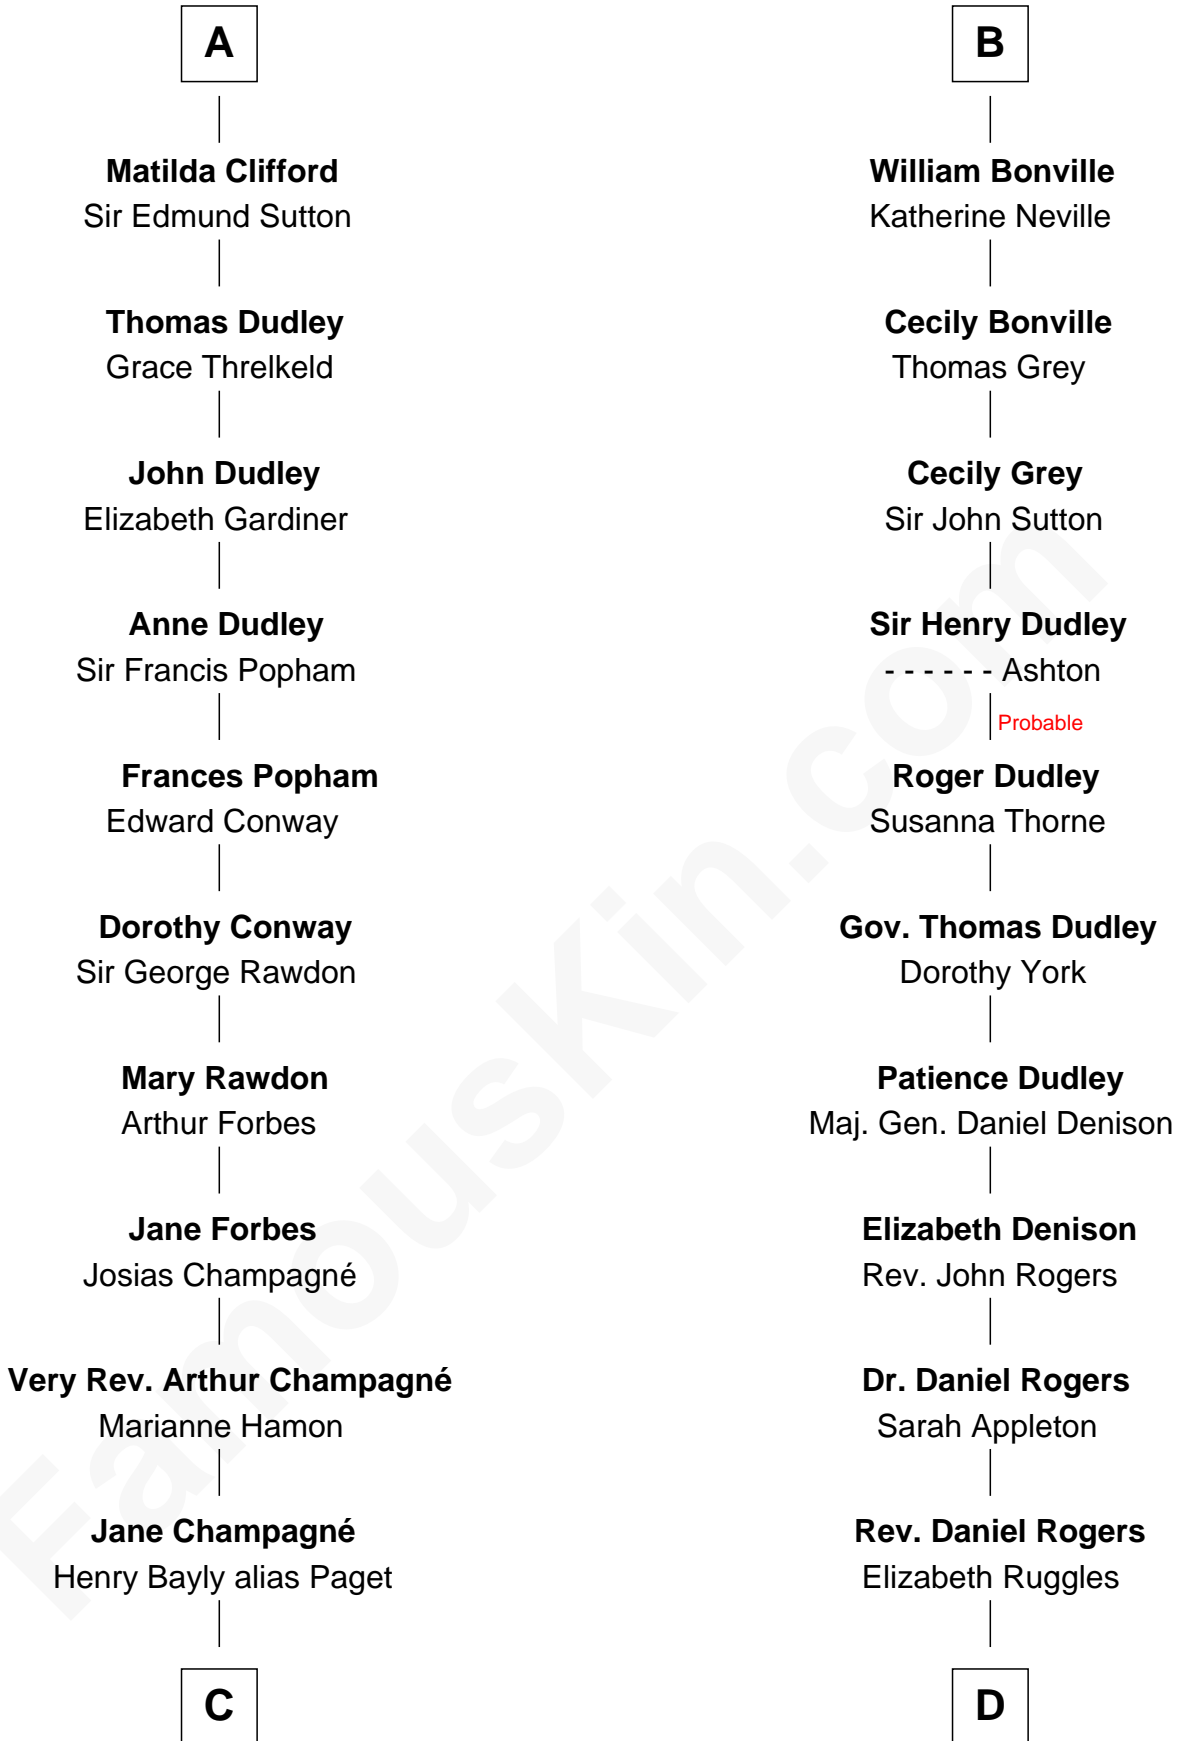

FamousKin.com

Relationship Chart of

Sir Winston Churchill

Prime Minister of the United Kingdom

20th cousin 1 time removed of

Colonel Robert Gould Shaw

U.S. Civil War leader of film "Glory" fame

Ralph Basset
Margaret de Somery

C

Jane Paget
George Stewart

Jane Stewart
Sir George Spencer-Churchill

Sir John Winston Spencer-Churchill
Frances Anne Emily Vane

Randolph Henry Spencer-Churchill
Jeanette Jerome

Sir Winston Churchill
Prime Minister of the United Kingdom

D

Sarah Rogers
Samuel Parkman

Elizabeth Willard Parkman
Robert Gould Shaw

Francis George Shaw
Sarah Blake Sturgis

Colonel Robert Gould Shaw
Main character in film "Glory"