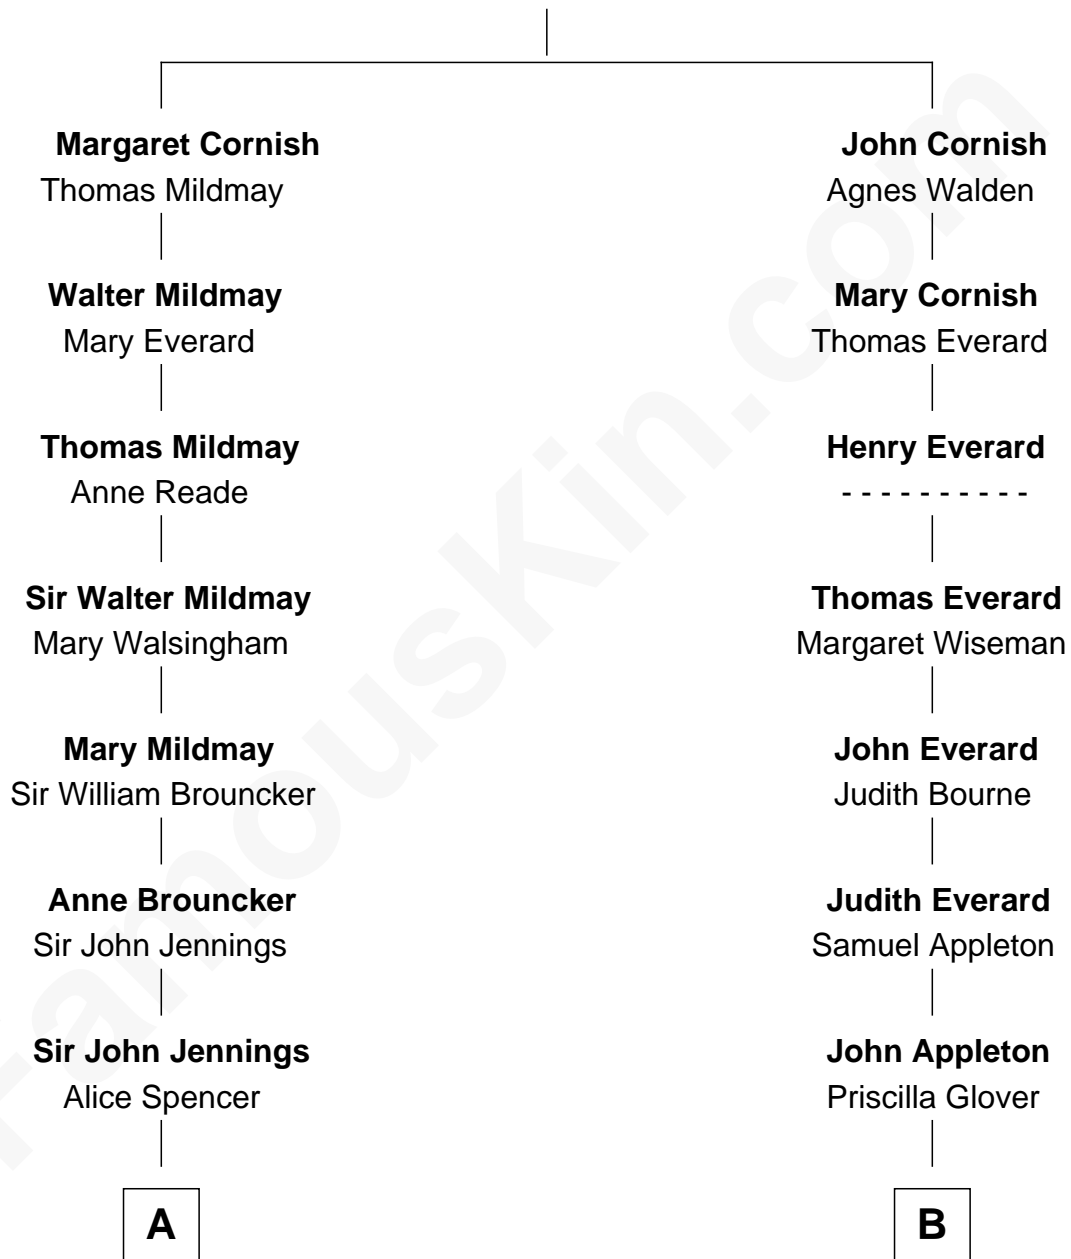

## Relationship Chart of

### Sir Winston Churchill

*Prime Minister of the United Kingdom*

12th cousin 4 times removed of

### Colonel Robert Gould Shaw

*U.S. Civil War leader of film "Glory" fame*

John Cornish

**A**

**Richard Jennings**  
Frances Thornhurst

**Sarah Jennings**  
John Churchill

**Anne Churchill**  
Sir Charles Spencer