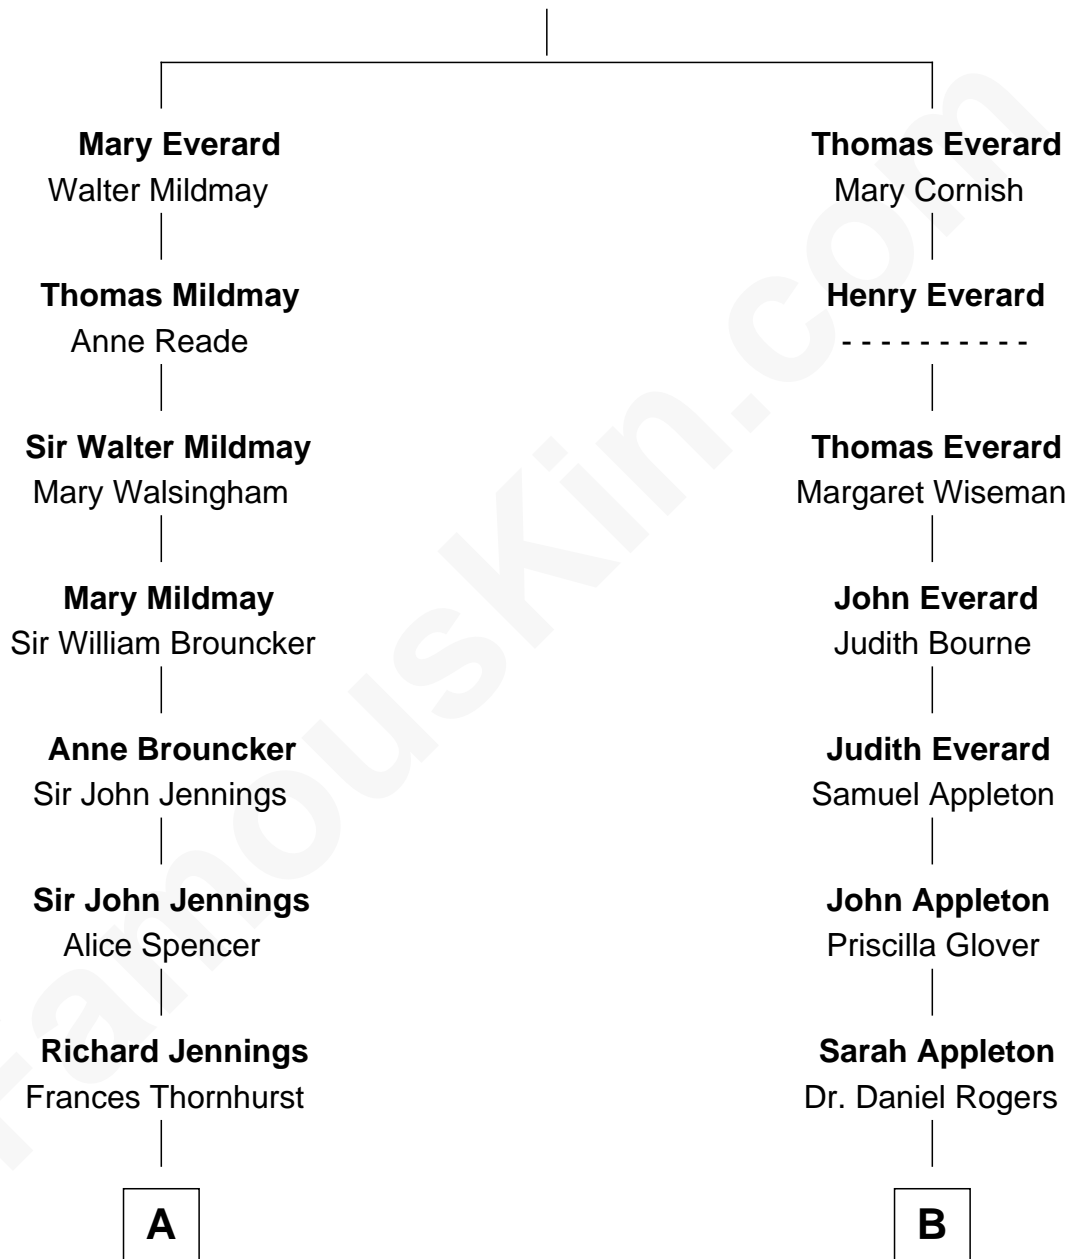

FamousKin.com

Relationship Chart of

Sir Winston Churchill

Prime Minister of the United Kingdom

11th cousin 4 times removed of

Colonel Robert Gould Shaw

U.S. Civil War leader of film "Glory" fame

John Everard

A

Sarah Jennings

John Churchill

Anne Churchill

Sir Charles Spencer

Sir Charles Spencer

Elizabeth Trevor

Sir George Spencer

Caroline Russell

George Spencer

Susan Stewart

Sir George Spencer-Churchill

Jane Stewart

Sir John Winston Spencer-Churchill

Frances Anne Emily Vane

Randolph Henry Spencer-Churchill

Elizabeth Willard Parkman

Robert Gould Shaw

Francis George Shaw

Sarah Blake Sturgis

Colonel Robert Gould Shaw

Main character in film "Glory"