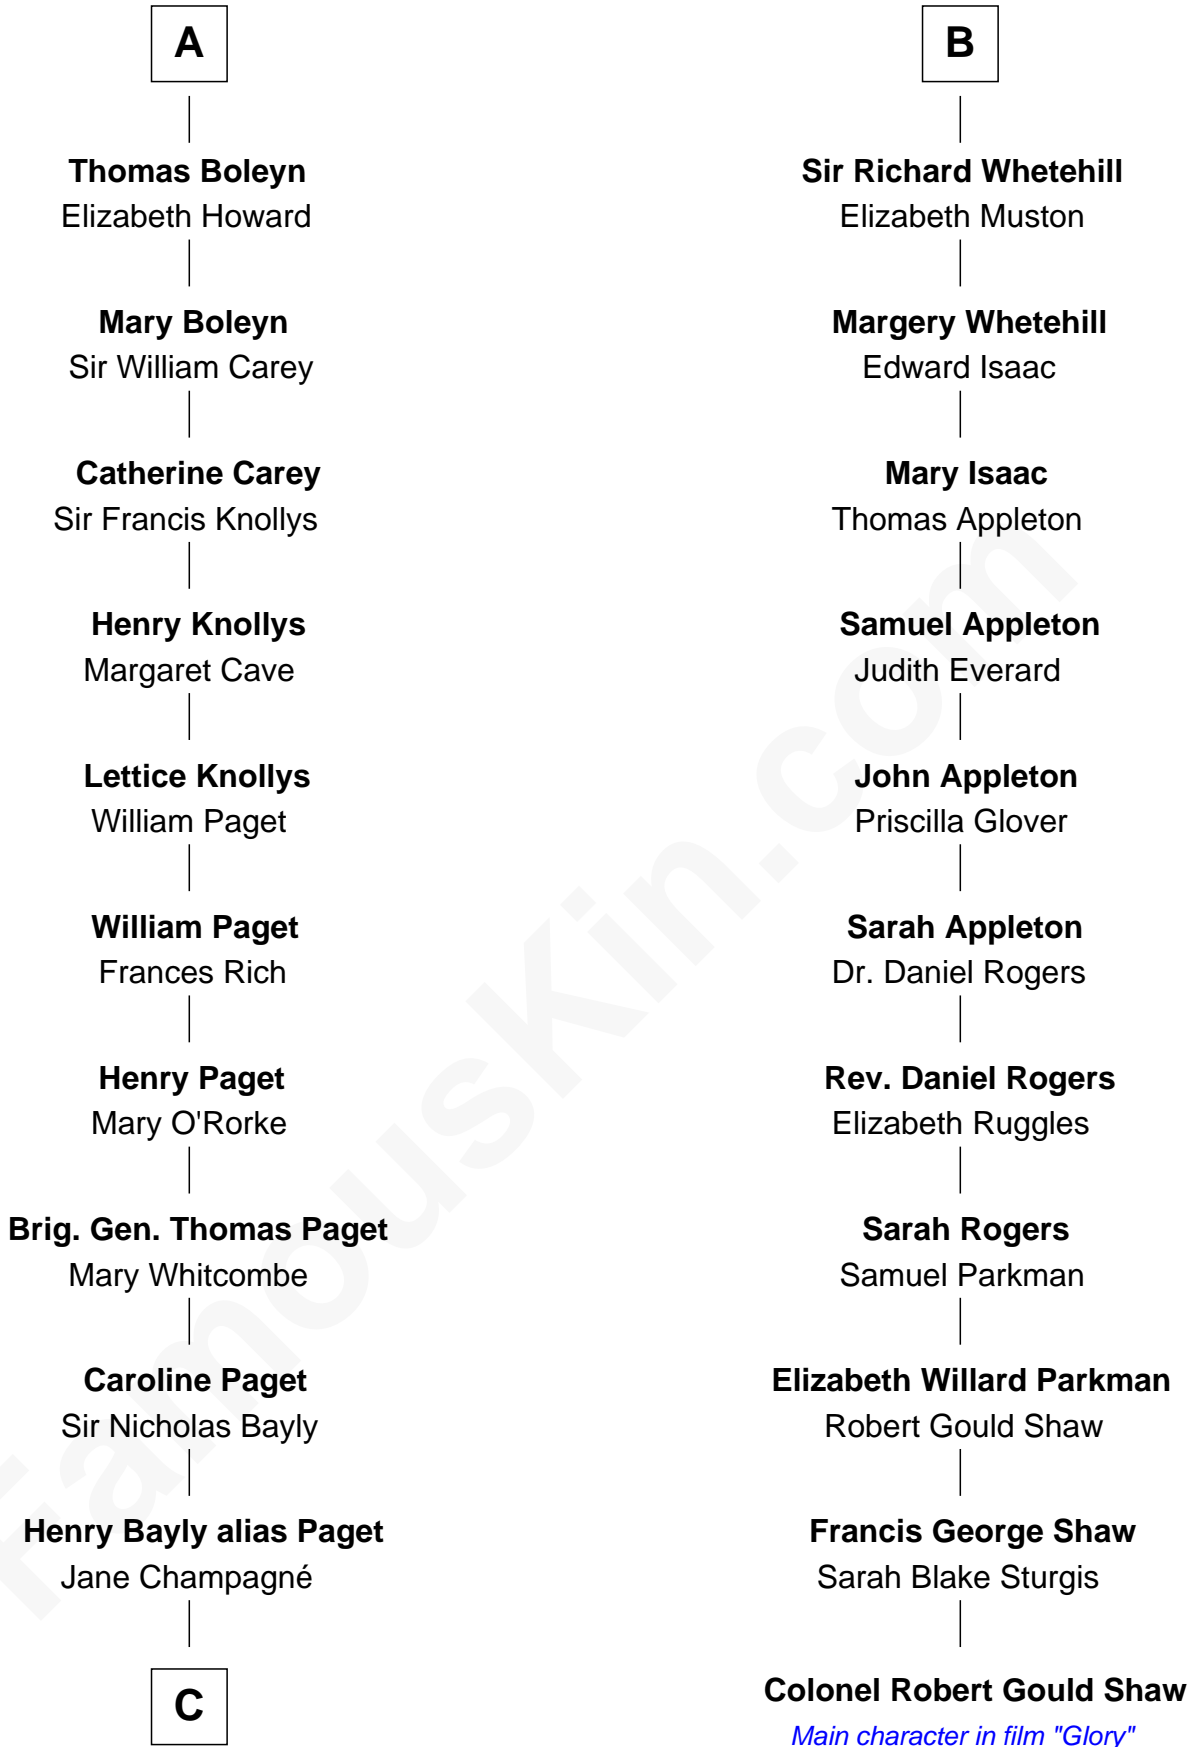

FamousKin.com

Relationship Chart of

Sir Winston Churchill

Prime Minister of the United Kingdom

17th cousin 4 times removed of

Colonel Robert Gould Shaw

U.S. Civil War leader of film "Glory" fame

C

Jane Paget
George Stewart

Jane Stewart
Sir George Spencer-Churchill

Sir John Winston Spencer-Churchill
Frances Anne Emily Vane

Randolph Henry Spencer-Churchill
Jeanette Jerome

Sir Winston Churchill
Prime Minister of the United Kingdom