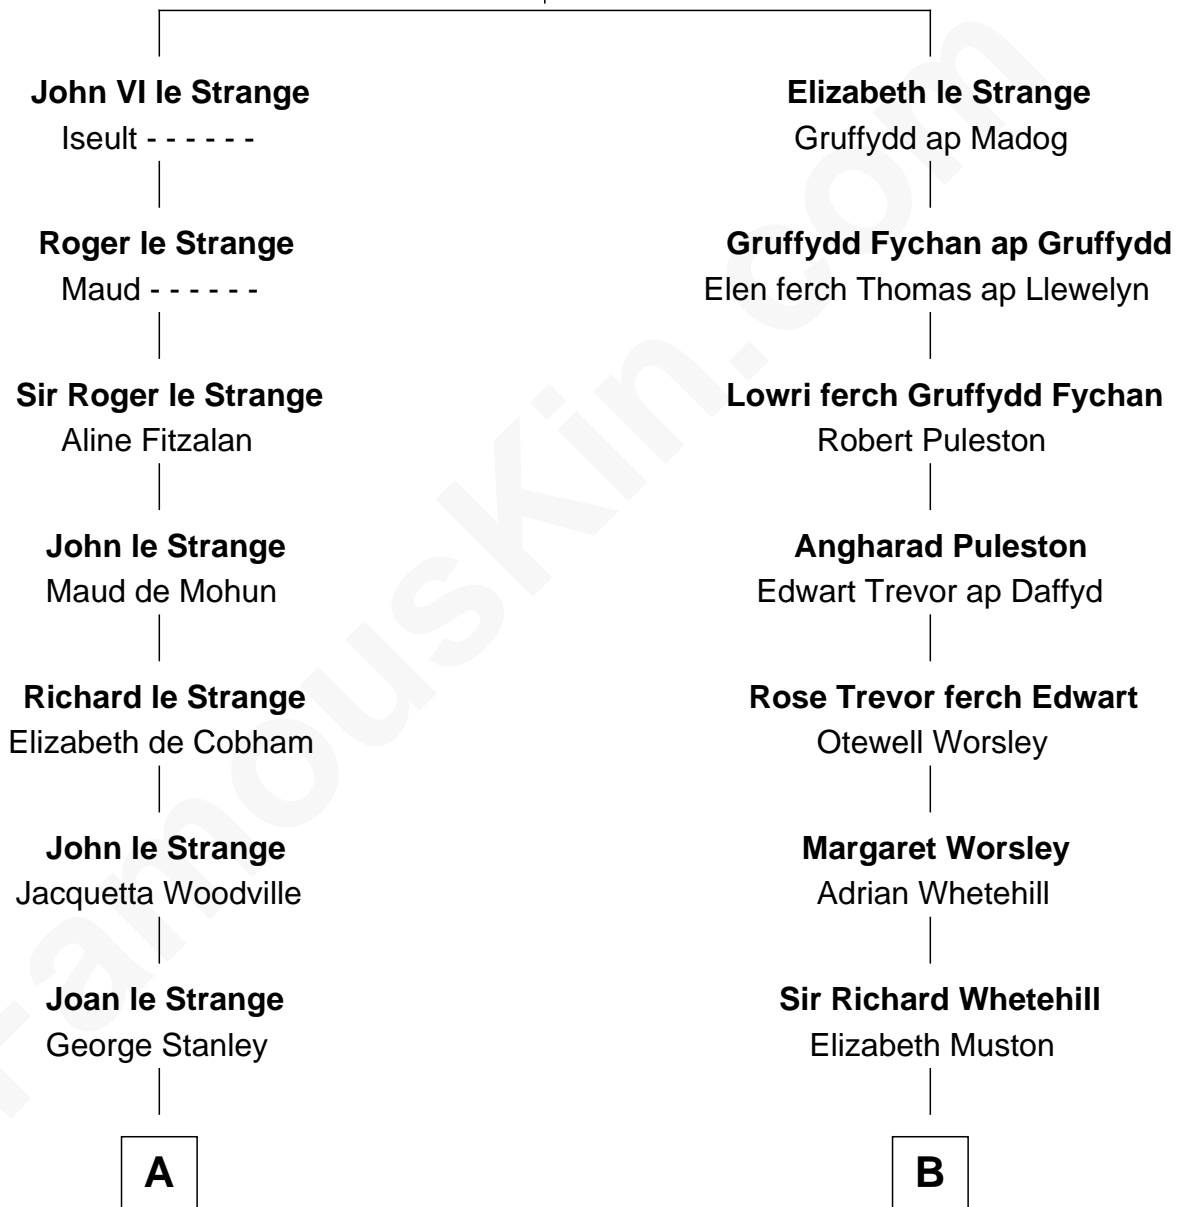

## Relationship Chart of

### Sir Winston Churchill

*Prime Minister of the United Kingdom*

16th cousin 5 times removed of

### Colonel Robert Gould Shaw

*U.S. Civil War leader of film "Glory" fame*

**John V le Strange**

Maud de Walton

**C**

George Spencer

Susan Stewart

Sir George Spencer-Churchill